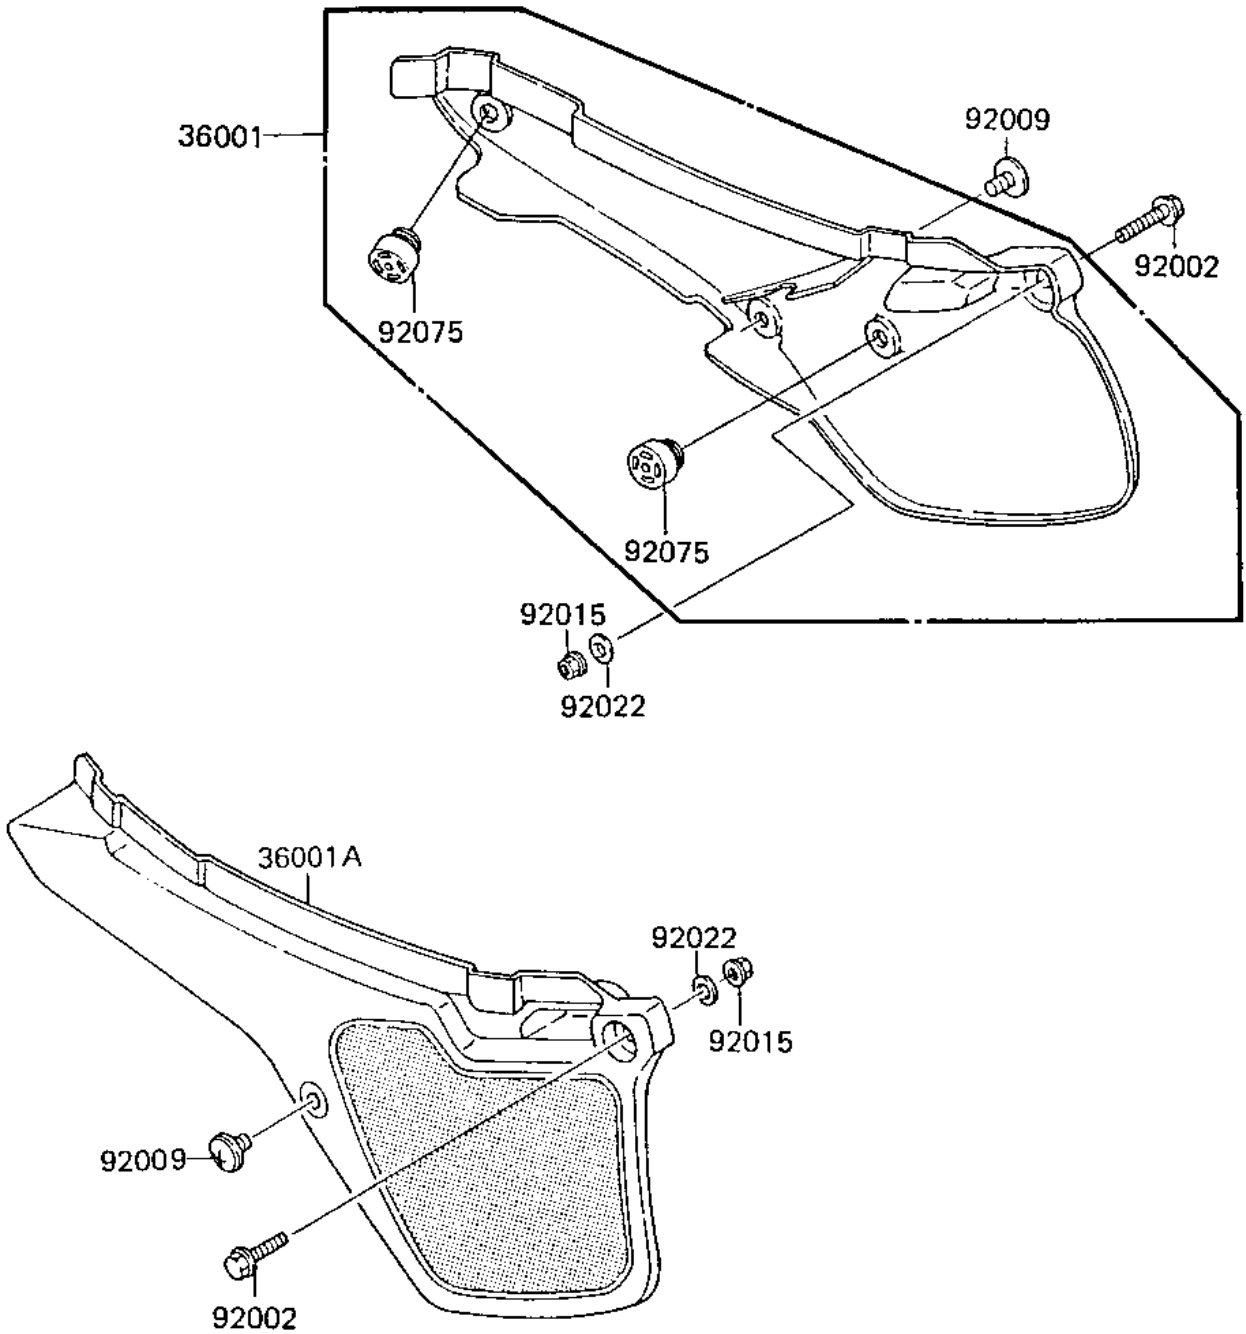

1984 KX80 PARTS DIAGRAM

SIDE COVERS ('85 KX80-E3)

F2611-0001

1984 KX80 PARTS LIST

SIDE COVERS ('85 KX80-E3)

ITEM NAME	PART NUMBER	QUANTITY
COVER-SIDE,RH,GREEN/B (Ref # 36001)	36001-1401-AE	1
COVER-SIDE,LH,GREEN/B (Ref # 36001A)	36001-1400-AE	1
BOLT,6X30 (Ref # 92002)	92002-1335	2
SCREW,6X10 (Ref # 92009)	92009-1286	2
NUT,LOCK,FLANGED,6MM (Ref # 92015)	92015-1339	2
WASHER PLAIN (Ref # 92022)	92022-024	2
DAMPER,SIDE COVER (Ref # 92075)	92075-1598	2