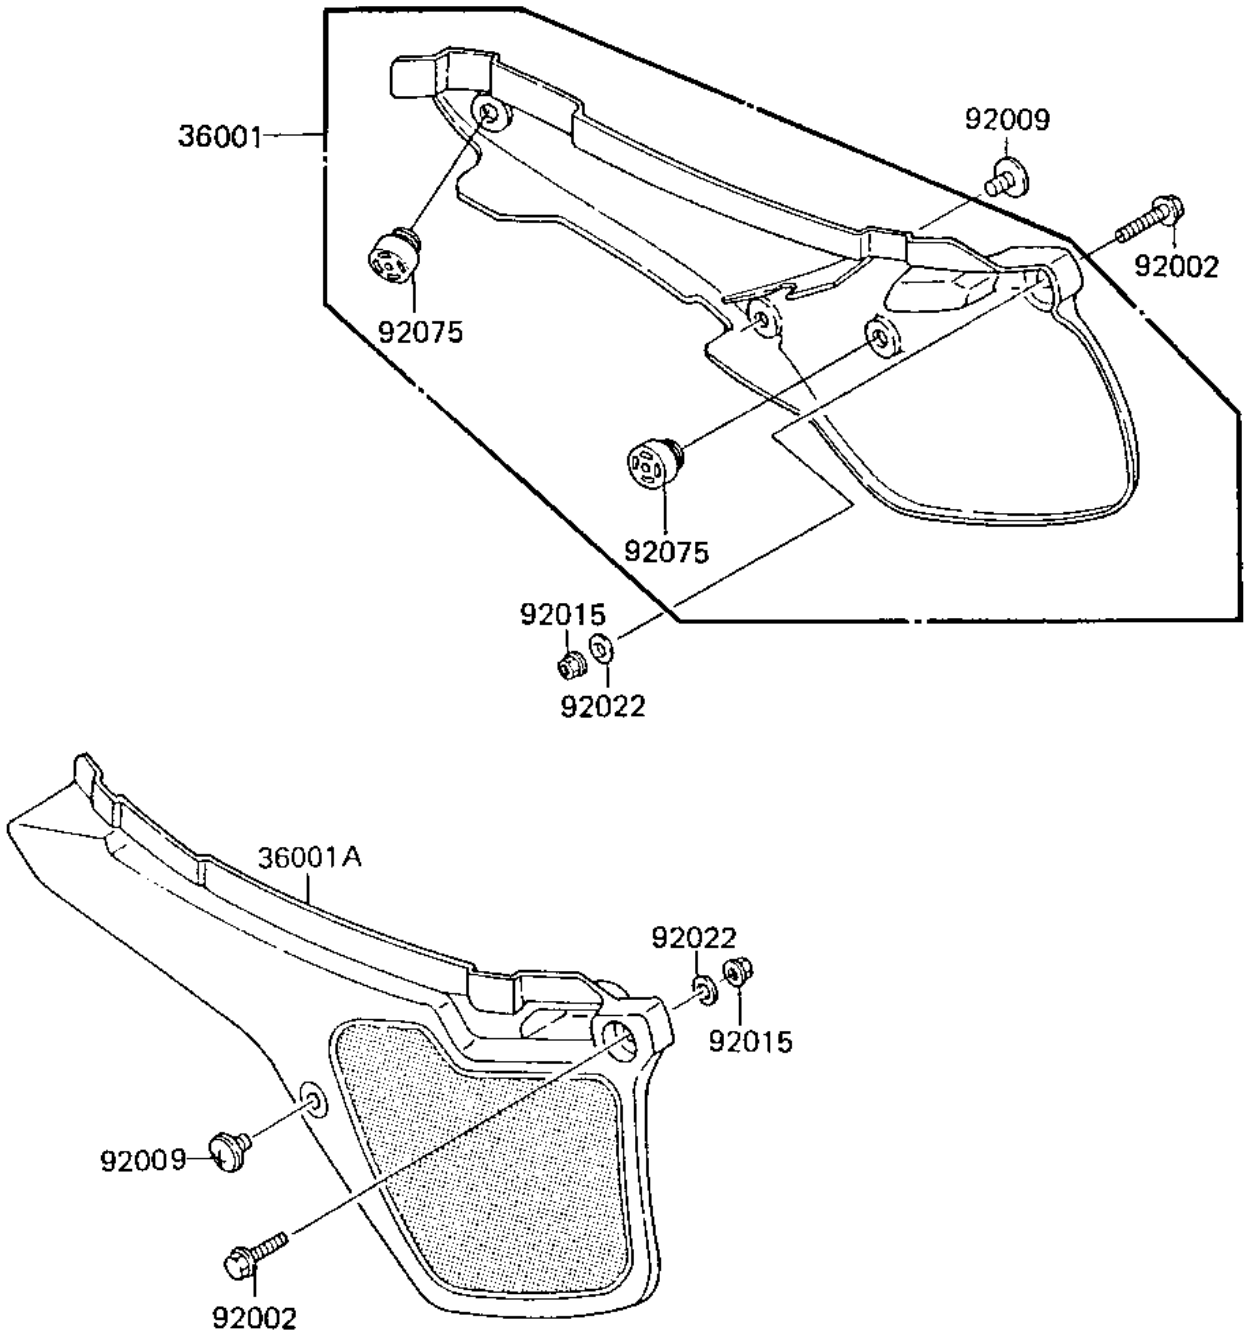

# 1985 KX80 PARTS DIAGRAM

SIDE COVERS ('85 KX80-E3)

F2611-0001

# 1985 KX80 PARTS LIST

## SIDE COVERS ('85 KX80-E3)

ITEM NAME	PART NUMBER	QUANTITY
COVER-SIDE,RH,GREEN/B (Ref # 36001)	36001-1401-AE	1
COVER-SIDE,LH,GREEN/B (Ref # 36001A)	36001-1400-AE	1
BOLT,6X30 (Ref # 92002)	92002-1335	2
SCREW,6X10 (Ref # 92009)	92009-1286	2
NUT,LOCK,FLANGED,6MM (Ref # 92015)	92015-1339	2
WASHER PLAIN (Ref # 92022)	92022-024	2
DAMPER,SIDE COVER (Ref # 92075)	92075-1598	2