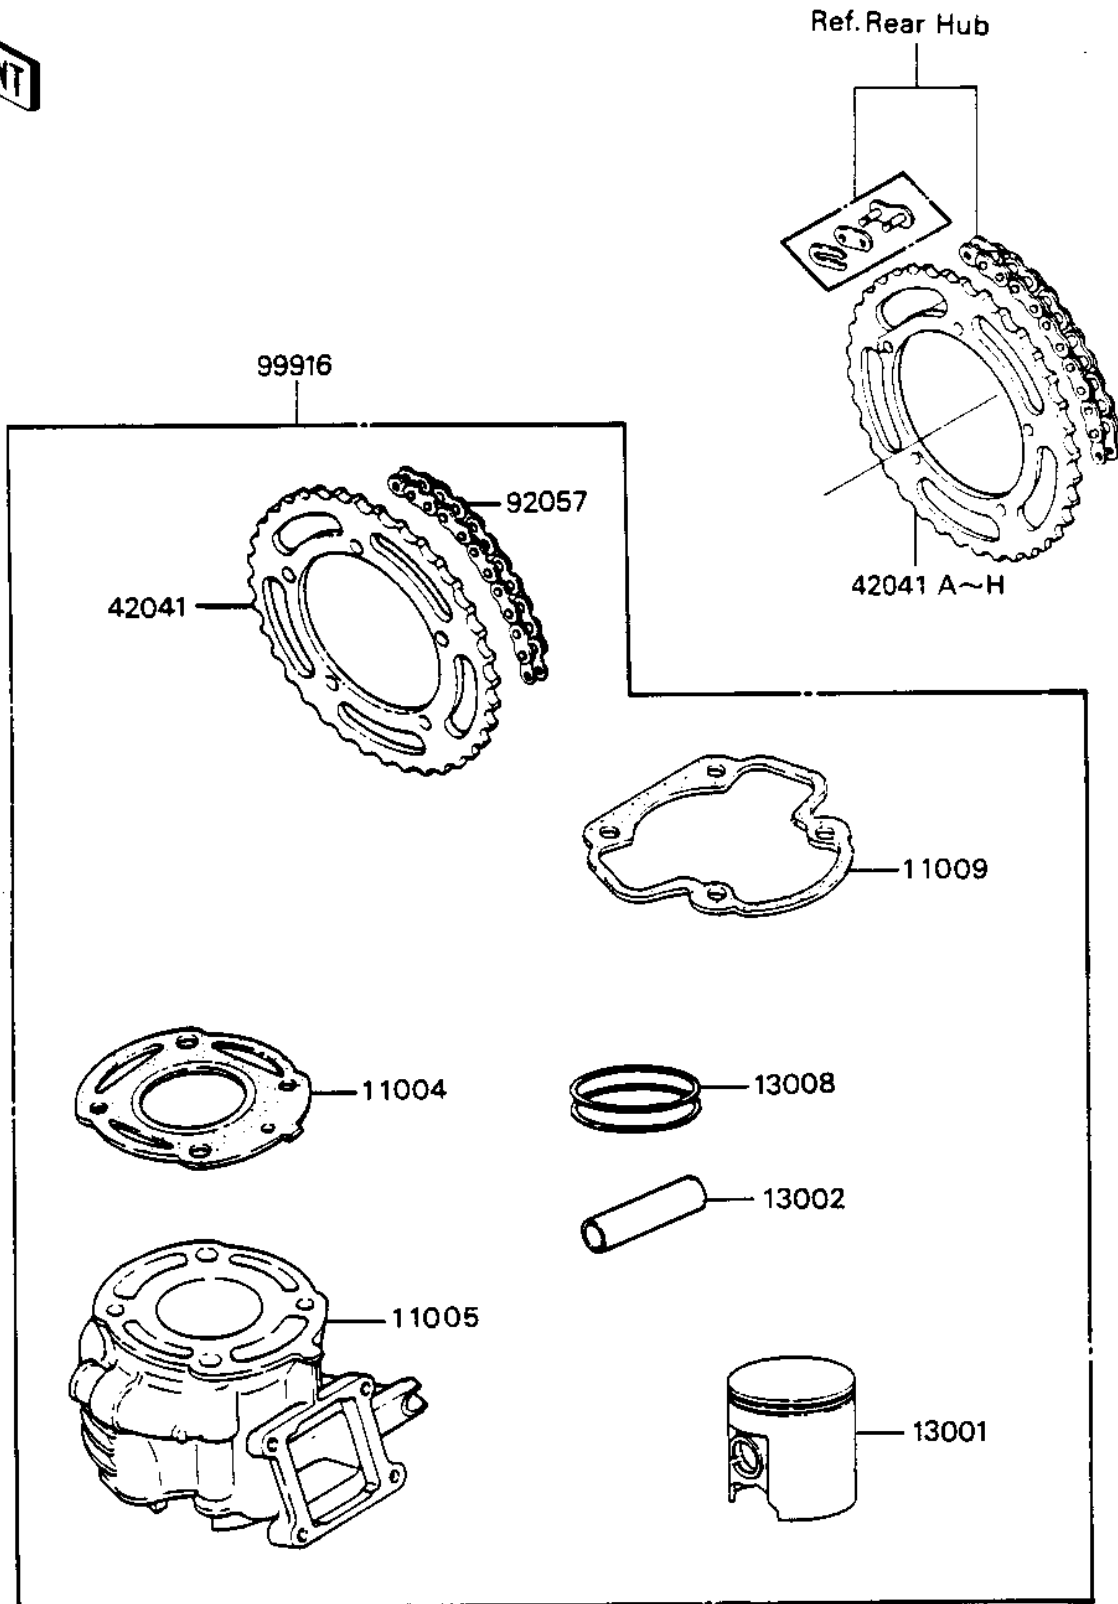

# 1985 KX80 PARTS DIAGRAM

OPTIONAL PARTS ('85 KX80-E3)

# 1985 KX80 PARTS LIST

## OPTIONAL PARTS ('85 KX80-E3)

ITEM NAME	PART NUMBER	QUANTITY
GASKET-HEAD,CYLINDER (Ref # 11004)	11004-1060	1
CYLINDER-ENGINE,BORE (Ref # 11005)	11005-1449	1
GASKET,CYLINDER BASE (Ref # 11009)	11009-1975	1
PISTON (Ref # 13001)	13001-1081	1
PIN-PISTON (Ref # 13002)	13002-1018	1
RING-SET-PISTON (Ref # 13008)	13008-5041	1
SPROCKET-HUB,49T (Ref # 42041)	42041-1121	1
SPROCKET-HUB,43T,AL (Ref # 42041A)	42041-1167	(1
SPROCKET-HUB,44T,AL (Ref # 42041B)	42041-1168	(1
SPROCKET-HUB,48T,AL (Ref # 42041C)	42041-1169	(1
SPROCKET-HUB,49T,AL (Ref # 42041D)	42041-1170	(1
SPROCKET-HUB,50T,AL (Ref # 42041E)	42041-1171	(1
SPROCKET-HUB,45T,AL (Ref # 42041F)	42041-1175	(1
SPROCKET-HUB,46T,AL (Ref # 42041G)	42041-1176	(1
SPROCKET-HUB,47T,AL (Ref # 42041H)	42041-1177	(1
SPROCKET-HUB,51T,AL (Ref # 42041I)	42041-1182	(1
CHAIN,EK420SH-G,118L (Ref # 92057)	92057-1105	1
KIT PARTS,BORE UP (Ref # 99916)	99916-1052	1