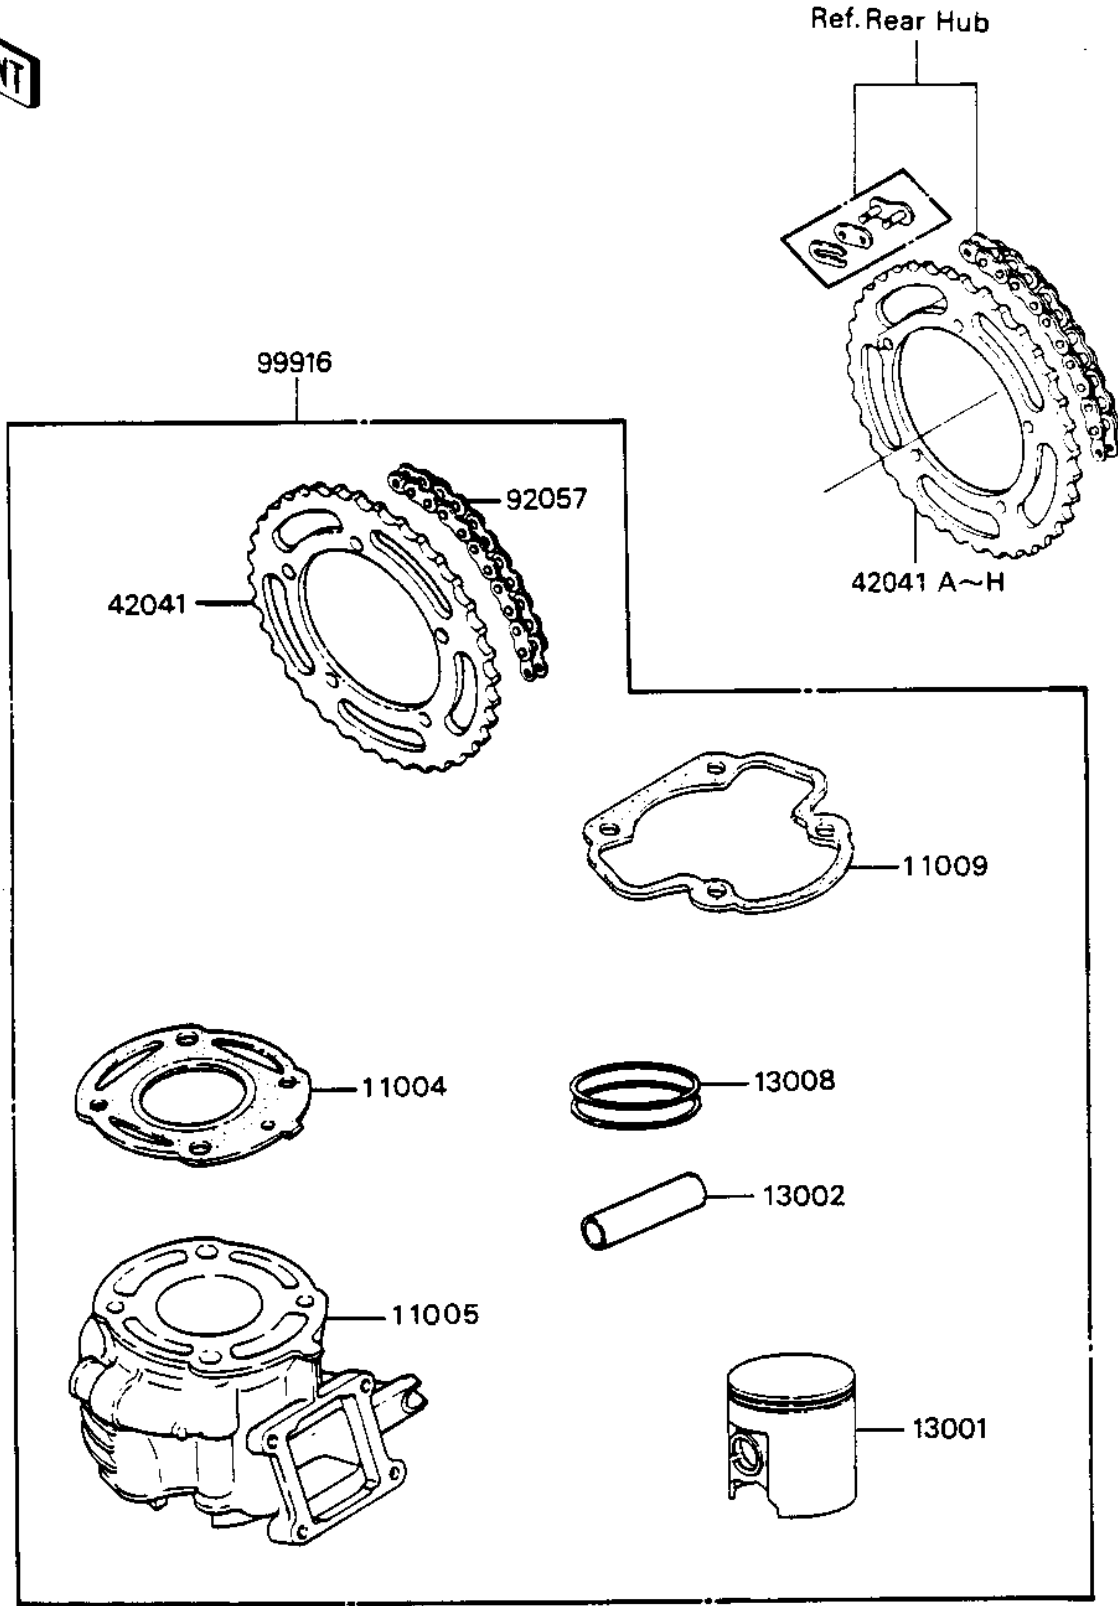

1985 KX80 PARTS DIAGRAM

OPTIONAL PARTS ('85 KX80-E3)

1985 KX80 PARTS LIST

OPTIONAL PARTS ('85 KX80-E3)

ITEM NAME	PART NUMBER	QUANTITY
GASKET-HEAD,CYLINDER (Ref # 11004)	11004-1060	1
CYLINDER-ENGINE,BORE (Ref # 11005)	11005-1449	1
GASKET,CYLINDER BASE (Ref # 11009)	11009-1975	1
PISTON (Ref # 13001)	13001-1081	1
PIN-PISTON (Ref # 13002)	13002-1018	1
RING-SET-PISTON (Ref # 13008)	13008-5041	1
SPROCKET-HUB,49T (Ref # 42041)	42041-1121	1
SPROCKET-HUB,43T,AL (Ref # 42041A)	42041-1167	(1
SPROCKET-HUB,44T,AL (Ref # 42041B)	42041-1168	(1
SPROCKET-HUB,48T,AL (Ref # 42041C)	42041-1169	(1
SPROCKET-HUB,49T,AL (Ref # 42041D)	42041-1170	(1
SPROCKET-HUB,50T,AL (Ref # 42041E)	42041-1171	(1
SPROCKET-HUB,45T,AL (Ref # 42041F)	42041-1175	(1
SPROCKET-HUB,46T,AL (Ref # 42041G)	42041-1176	(1
SPROCKET-HUB,47T,AL (Ref # 42041H)	42041-1177	(1
SPROCKET-HUB,51T,AL (Ref # 42041I)	42041-1182	(1
CHAIN,EK420SH-G,118L (Ref # 92057)	92057-1105	1
KIT PARTS,BORE UP (Ref # 99916)	99916-1052	1