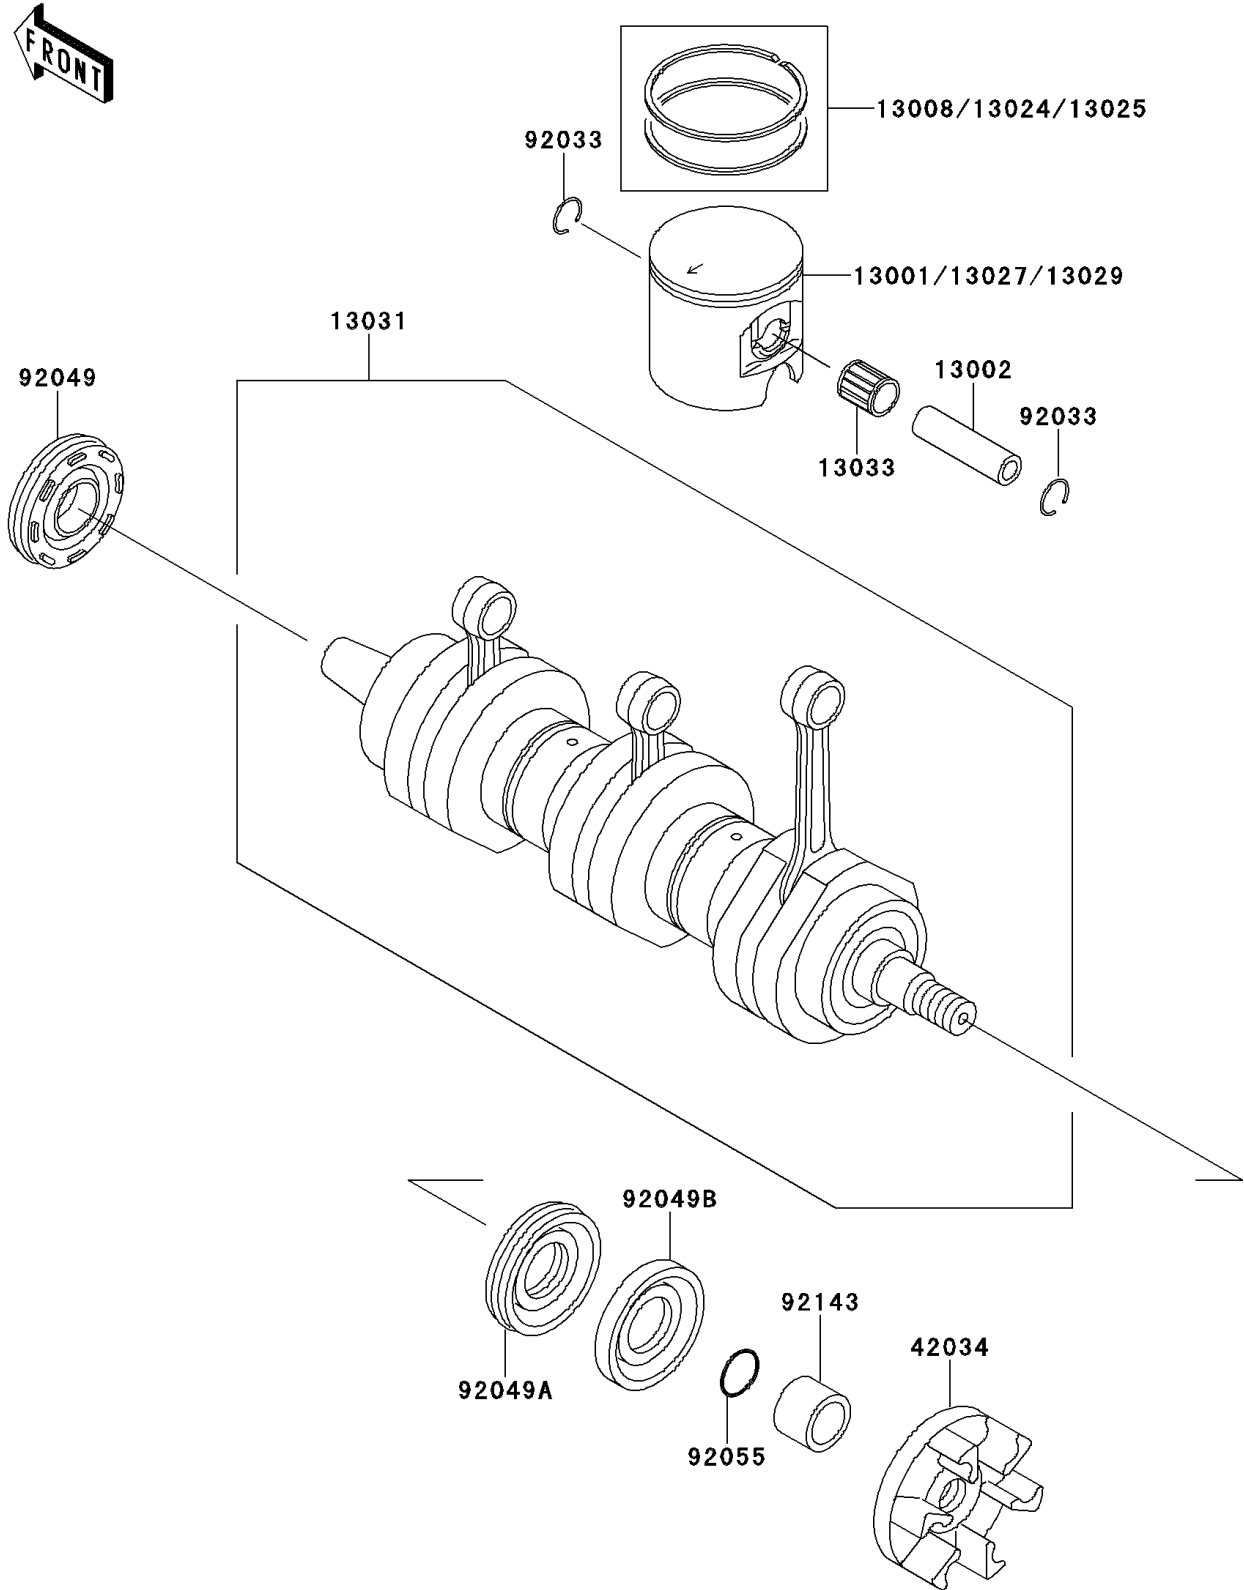

1996 900 ZXi PARTS DIAGRAM

Crankshaft/Piston(s)

E1320

1996 900 ZXi PARTS LIST

Crankshaft/Piston(s)

ITEM NAME	PART NUMBER	QUANTITY
PISTON-ENGINE,STD (Ref # 13001)	13001-3720	3
PIN-PISTON (Ref # 13002)	13002-3705	3
RING-SET-PISTON,STD (Ref # 13008)	13008-3709	3
RING-SET-PISTON LL,O/S,1.00 (Ref # 13024)	13024-3707	AR
RING-SET-PISTON L,O/S,0.50 (Ref # 13025)	13025-3707	AR
PISTON-ENGINE LL,O/S,1.00 (Ref # 13027)	13027-3712	AR
PISTON-ENGINE L,O/S,0.50 (Ref # 13029)	13029-3712	AR
CRANKSHAFT-COMP (Ref # 13031)	13031-3725	1
BEARING-SMALL END (Ref # 13033)	13033-3702	3
COUPLING (Ref # 42034)	42034-3708	1
RING-SNAP (Ref # 92033)	92033-1207	6
SEAL-OIL,FWJ7307210ZS (Ref # 92049)	92049-3713	1
SEAL-OIL (Ref # 92049A)	92049-3715	1
SEAL-OIL (Ref # 92049B)	92049-3716	1
RING-O,20.8X2.4 (Ref # 92055)	92055-3740	1
COLLAR (Ref # 92143)	92143-3745	1