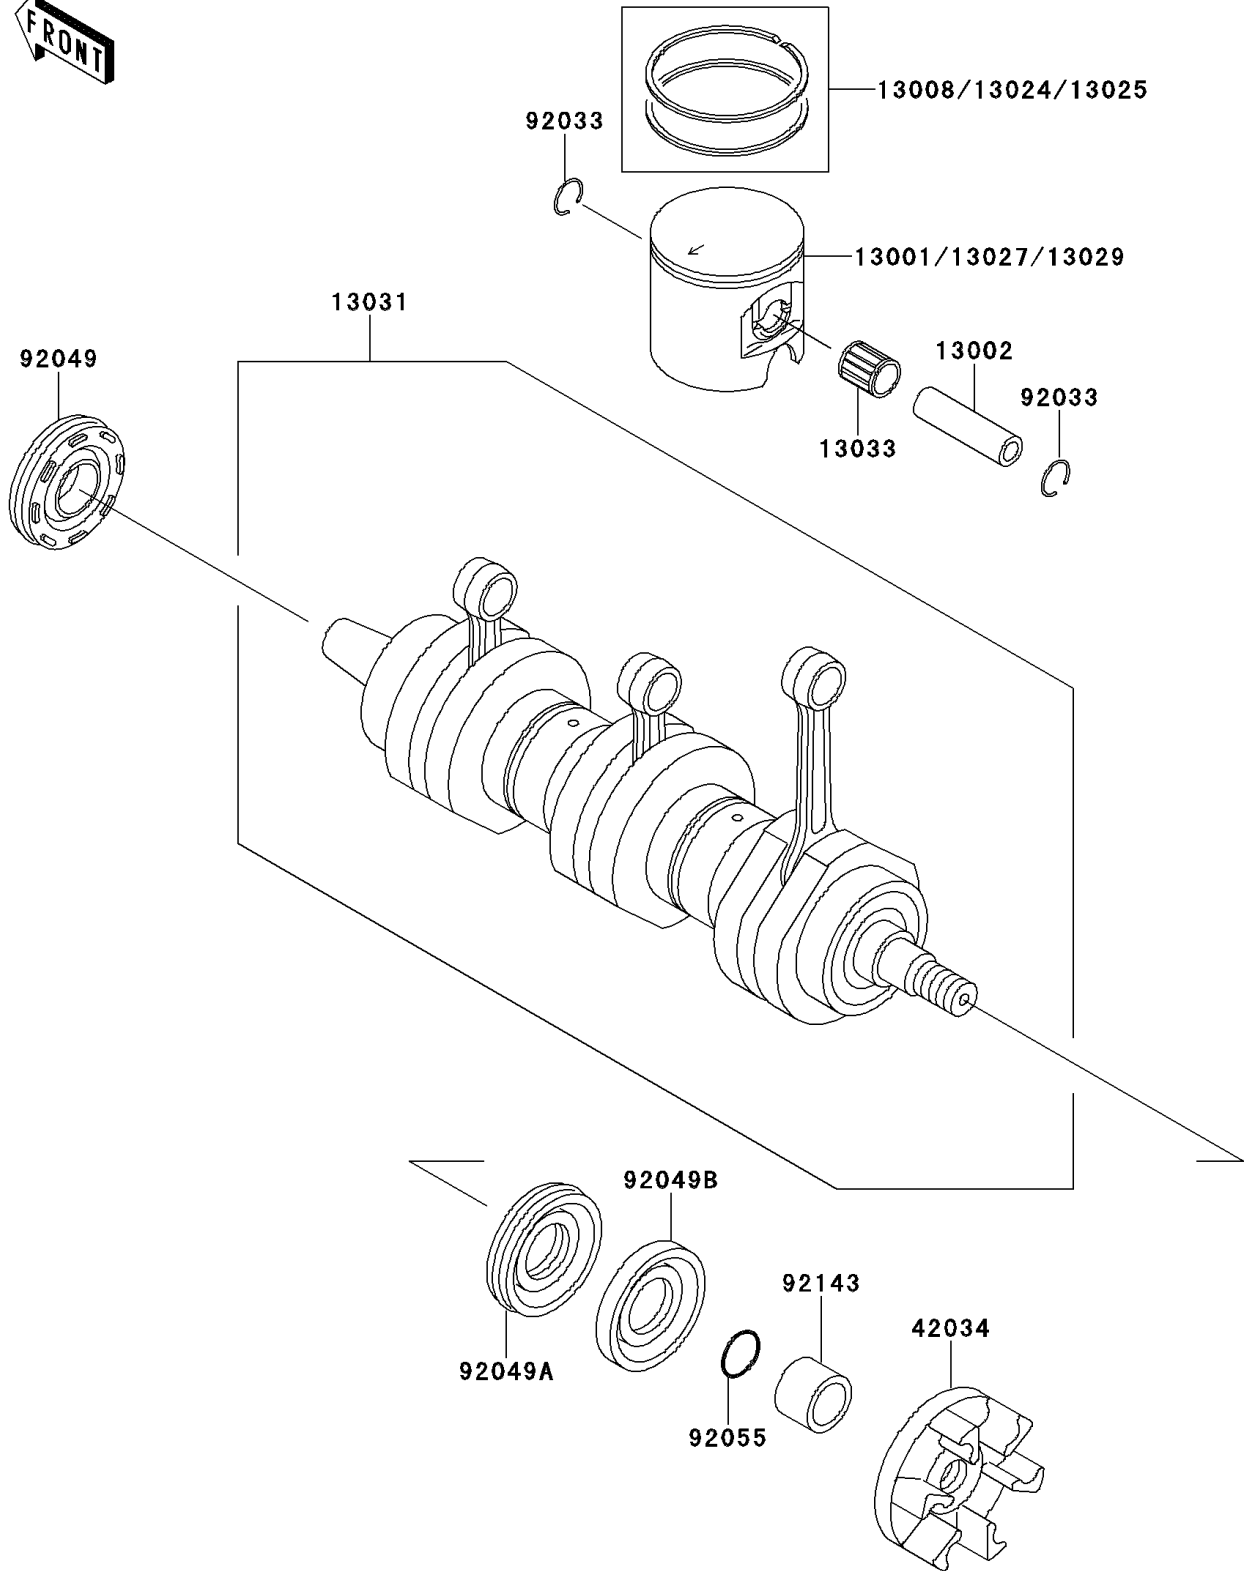

1997 900 ZXi PARTS DIAGRAM

Crankshaft/Piston(s)

E1320

1997 900 ZXi PARTS LIST

Crankshaft/Piston(s)

ITEM NAME	PART NUMBER	QUANTITY
PISTON-ENGINE,STD (Ref # 13001)	13001-3720	3
PIN-PISTON (Ref # 13002)	13002-3705	3
RING-SET-PISTON,STD (Ref # 13008)	13008-3709	3
RING-SET-PISTON LL,O/S,1.00 (Ref # 13024)	13024-3707	AR
RING-SET-PISTON L,O/S,0.50 (Ref # 13025)	13025-3707	AR
PISTON-ENGINE LL,O/S,1.00 (Ref # 13027)	13027-3712	AR
PISTON-ENGINE L,O/S,0.50 (Ref # 13029)	13029-3712	AR
CRANKSHAFT-COMP (Ref # 13031)	13031-3725	1
BEARING-SMALL END (Ref # 13033)	13033-3702	3
COUPLING (Ref # 42034)	42034-3708	1
RING-SNAP (Ref # 92033)	92033-1207	6
SEAL-OIL,FWJ7307210ZS (Ref # 92049)	92049-3713	1
SEAL-OIL (Ref # 92049A)	92049-3715	1
SEAL-OIL (Ref # 92049B)	92049-3716	1
RING-O,20.8X2.4 (Ref # 92055)	92055-3740	1
COLLAR (Ref # 92143)	92143-3745	1