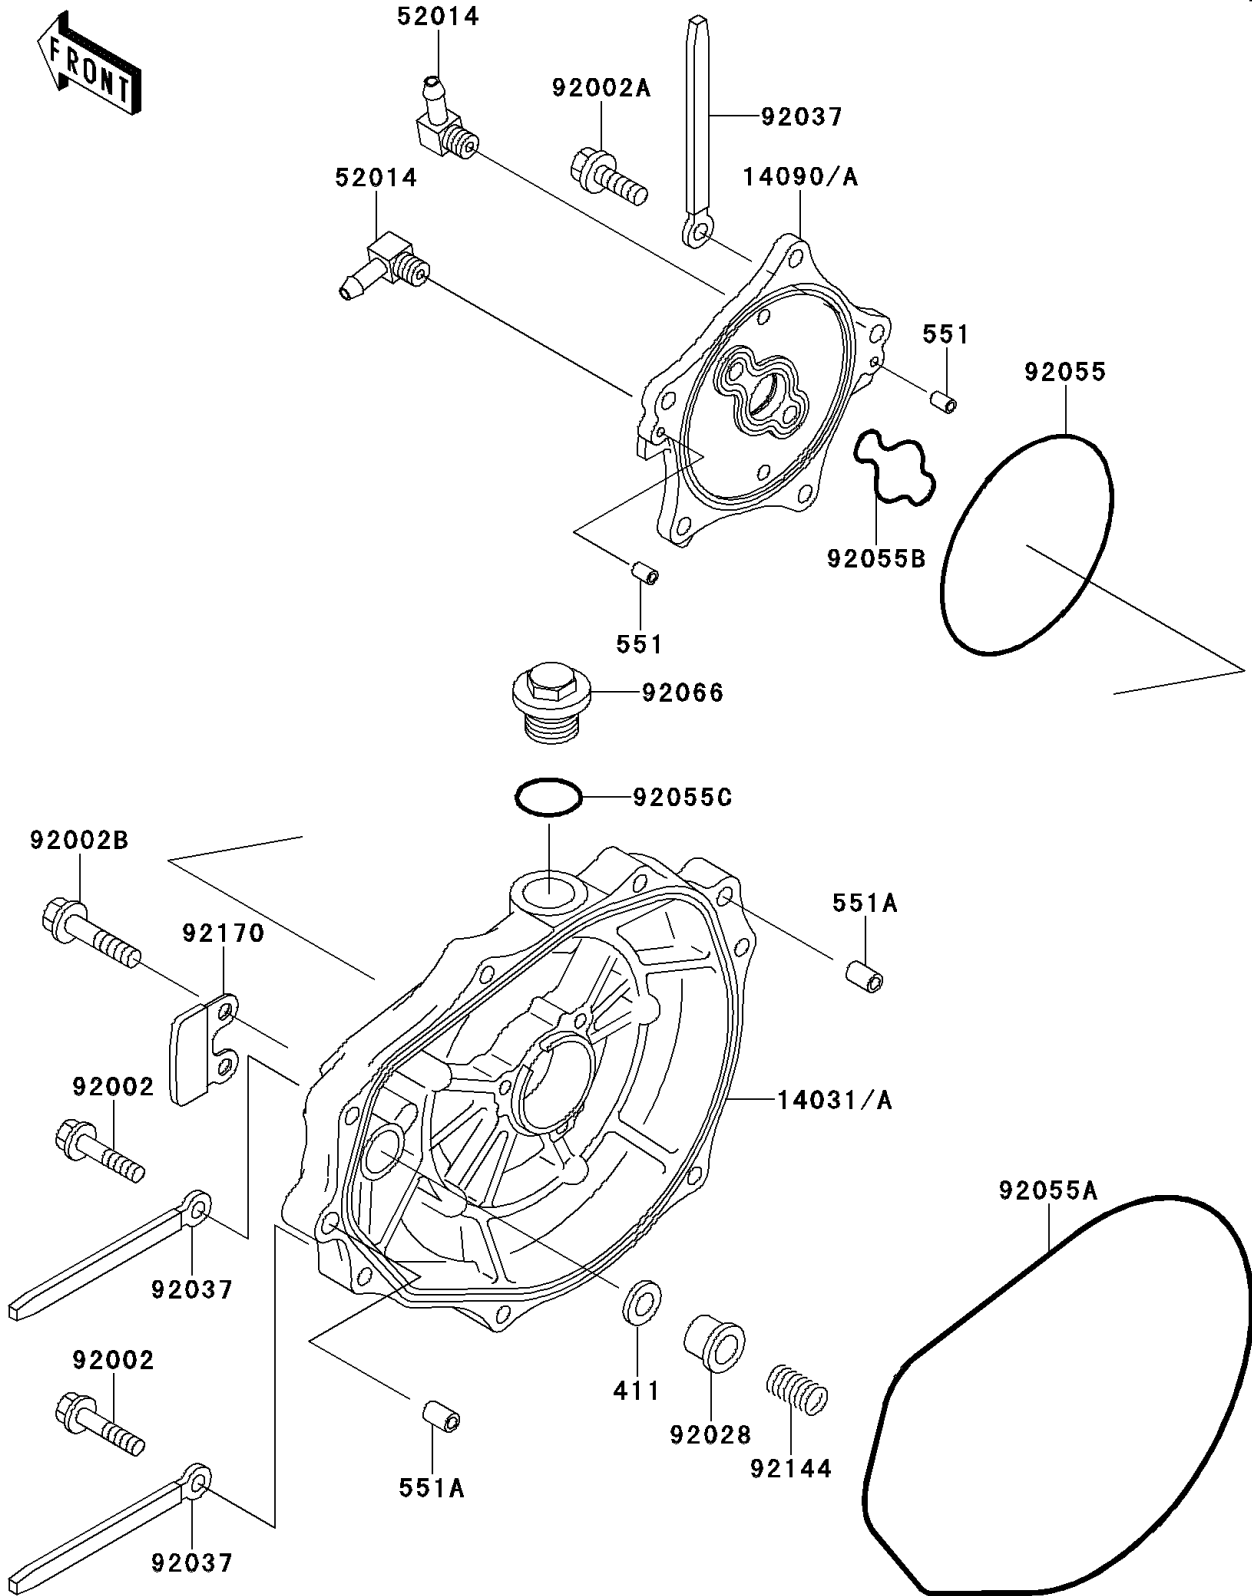

1997 900 ZXi PARTS DIAGRAM

Engine Cover(s)

E1431

1997 900 ZXi PARTS LIST

Engine Cover(s)

ITEM NAME	PART NUMBER	QUANTITY
WASHER-PLAIN,5MM (Ref # 411)	411S0500	1
PIN-DOWEL (Ref # 551)	551R0408	2
PIN-DOWEL (Ref # 551A)	551R0812	2
COVER-GENERATOR (Ref # 14031A)	14031-3724	1
COVER (Ref # 14090A)	14090-3773	1
ELBOW (Ref # 52014)	52014-3709	2
BOLT,6X30 (Ref # 92002)	92002-3726	7
BOLT,6X20 (Ref # 92002A)	92002-3755	5
BOLT,6X12 (Ref # 92002B)	92002-3763	2
BUSHING (Ref # 92028)	92028-3718	1
CLAMP,L=100 (Ref # 92037)	92037-3736	3
RING-O,BREATHER BODY (Ref # 92055)	92055-1284	1
RING-O,GENERATOR COVER (Ref # 92055A)	92055-3712	1
RING-O (Ref # 92055B)	92055-3739	1
RING-O (Ref # 92055C)	92055-515	1
PLUG (Ref # 92066)	92066-3739	1
SPRING (Ref # 92144)	92144-3728	1
CLAMP (Ref # 92170)	92170-3746	1