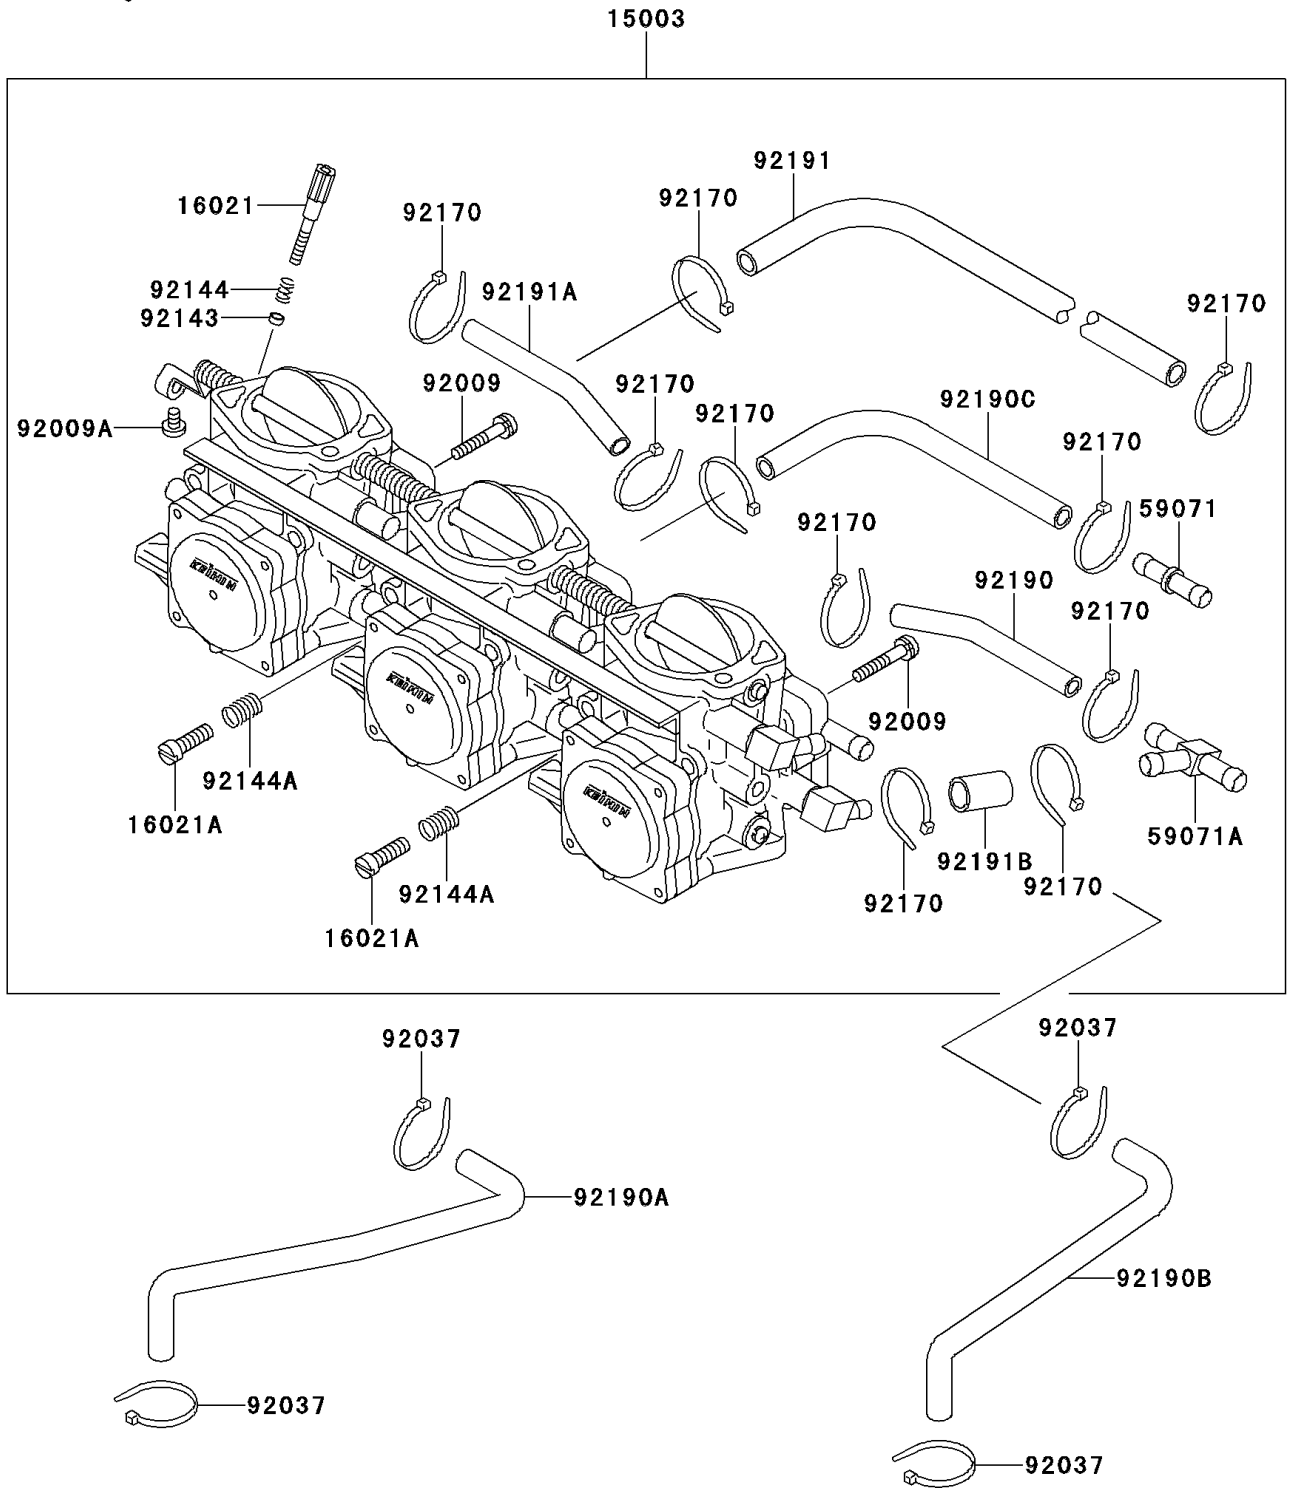

1995 900 ZXi PARTS DIAGRAM

Carburetor

E1611

1995 900 ZXi PARTS LIST

Carburetor

| ITEM NAME | PART NUMBER | QUANTITY |
|---|-------------|----------|
| CARBURETOR-ASSY (Ref # 15003) | 15003-3702 | 1 |
| SCREW-THROTTLE STOP (Ref # 16021) | 16021-3702 | 1 |
| SCREW-THROTTLE STOP (Ref # 16021A) | 16021-3704 | 2 |
| JOINT,PIPE (Ref # 59071) | 59071-3740 | 1 |
| JOINT (Ref # 59071A) | 59071-3741 | 1 |
| SCREW,5X28 (Ref # 92009) | 92009-3783 | 8 |
| SCREW,4X6 (Ref # 92009A) | 92009-3786 | 1 |
| CLAMP (Ref # 92037) | 92037-1173 | 4 |
| COLLAR,THROTTLE STOP SCREW (Ref # 92143) | 92143-3709 | 1 |
| SPRING,THROTTLE STOP SCREW (Ref # 92144) | 92144-3706 | 1 |
| SPRING,THROTTLE STOP SCREW (Ref # 92144A) | 92144-3745 | 2 |
| CLAMP,TUBE (Ref # 92170) | 92170-3740 | 10 |
| TUBE,5.3X10.5X180 (Ref # 92190) | 92190-3910 | 1 |
| TUBE (Ref # 92190A) | 92190-3948 | 1 |
| TUBE (Ref # 92190B) | 92190-3949 | 1 |
| TUBE (Ref # 92190C) | 92190-3997 | 1 |
| TUBE (Ref # 92191) | 92191-3710 | 1 |
| TUBE (Ref # 92191A) | 92191-3711 | 1 |
| TUBE (Ref # 92191B) | 92191-3712 | 1 |