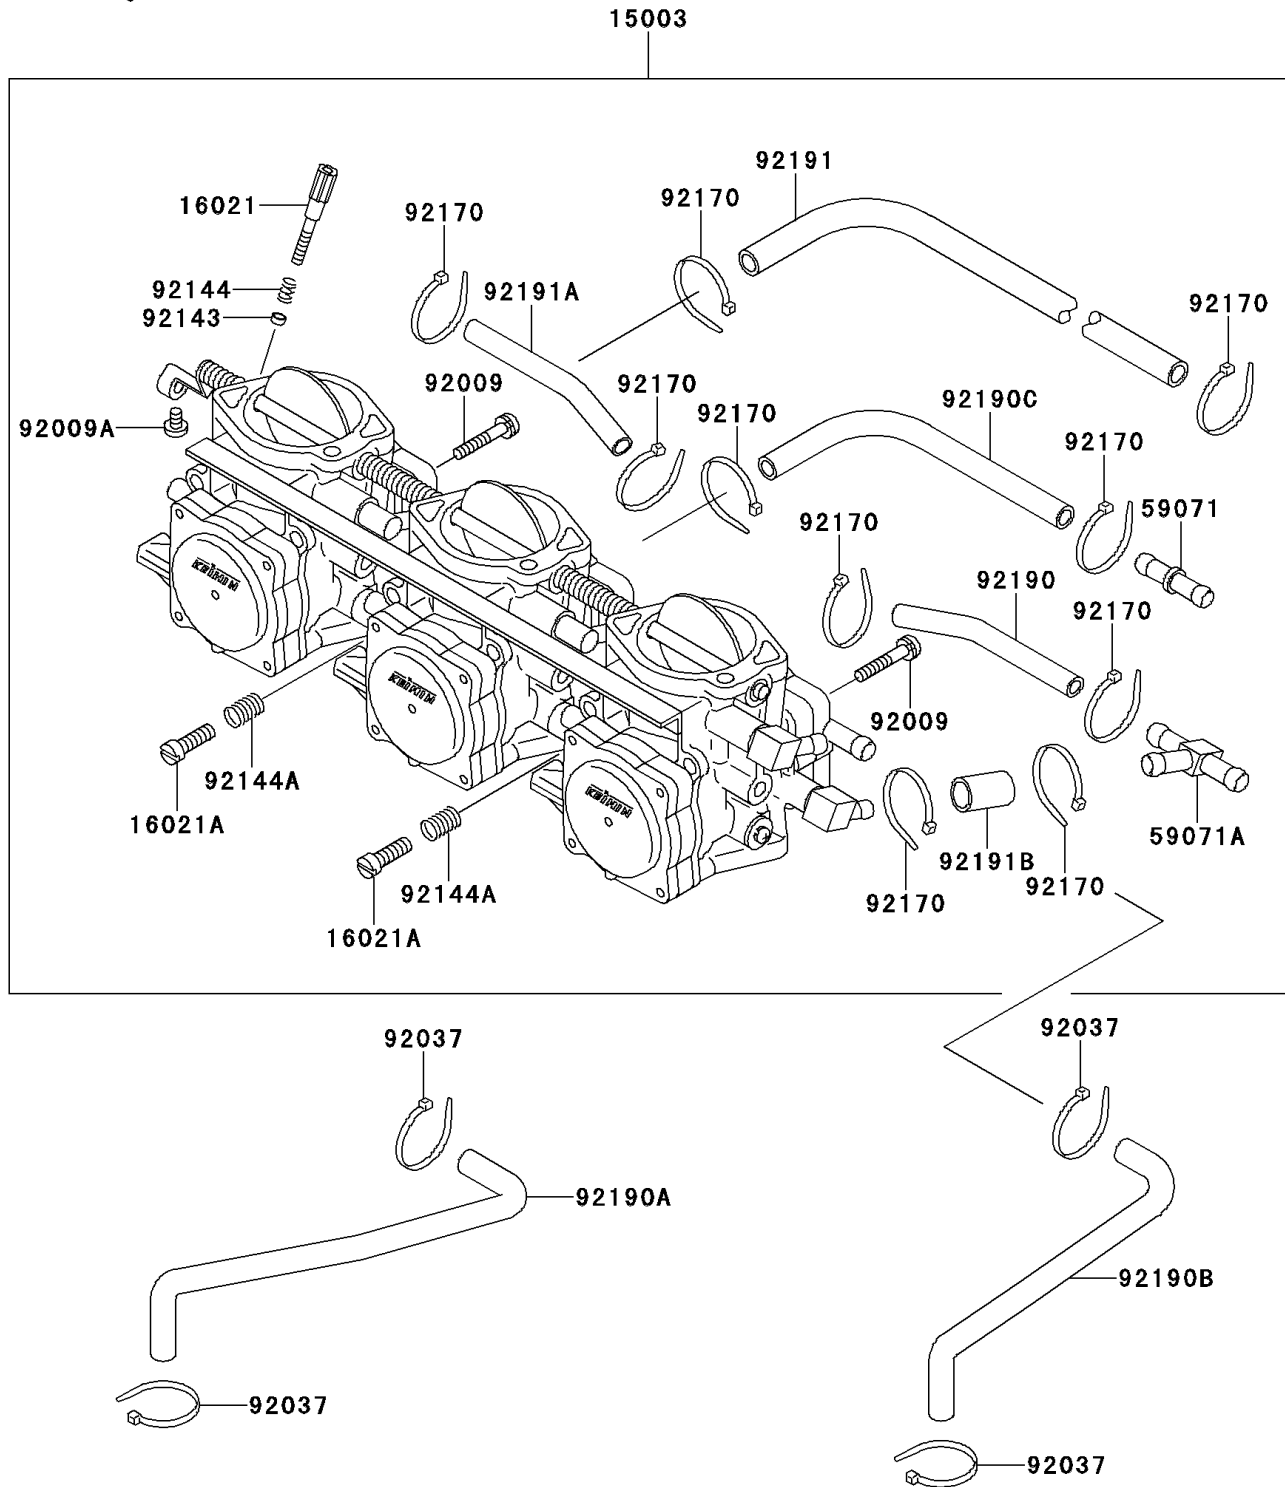

# 1995 900 ZXi PARTS DIAGRAM

Carburetor

E1611

# 1995 900 ZXi PARTS LIST

## Carburetor

ITEM NAME	PART NUMBER	QUANTITY
CARBURETOR-ASSY (Ref # 15003)	15003-3702	1
SCREW-THROTTLE STOP (Ref # 16021)	16021-3702	1
SCREW-THROTTLE STOP (Ref # 16021A)	16021-3704	2
JOINT,PIPE (Ref # 59071)	59071-3740	1
JOINT (Ref # 59071A)	59071-3741	1
SCREW,5X28 (Ref # 92009)	92009-3783	8
SCREW,4X6 (Ref # 92009A)	92009-3786	1
CLAMP (Ref # 92037)	92037-1173	4
COLLAR,THROTTLE STOP SCREW (Ref # 92143)	92143-3709	1
SPRING,THROTTLE STOP SCREW (Ref # 92144)	92144-3706	1
SPRING,THROTTLE STOP SCREW (Ref # 92144A)	92144-3745	2
CLAMP,TUBE (Ref # 92170)	92170-3740	10
TUBE,5.3X10.5X180 (Ref # 92190)	92190-3910	1
TUBE (Ref # 92190A)	92190-3948	1
TUBE (Ref # 92190B)	92190-3949	1
TUBE (Ref # 92190C)	92190-3997	1
TUBE (Ref # 92191)	92191-3710	1
TUBE (Ref # 92191A)	92191-3711	1
TUBE (Ref # 92191B)	92191-3712	1