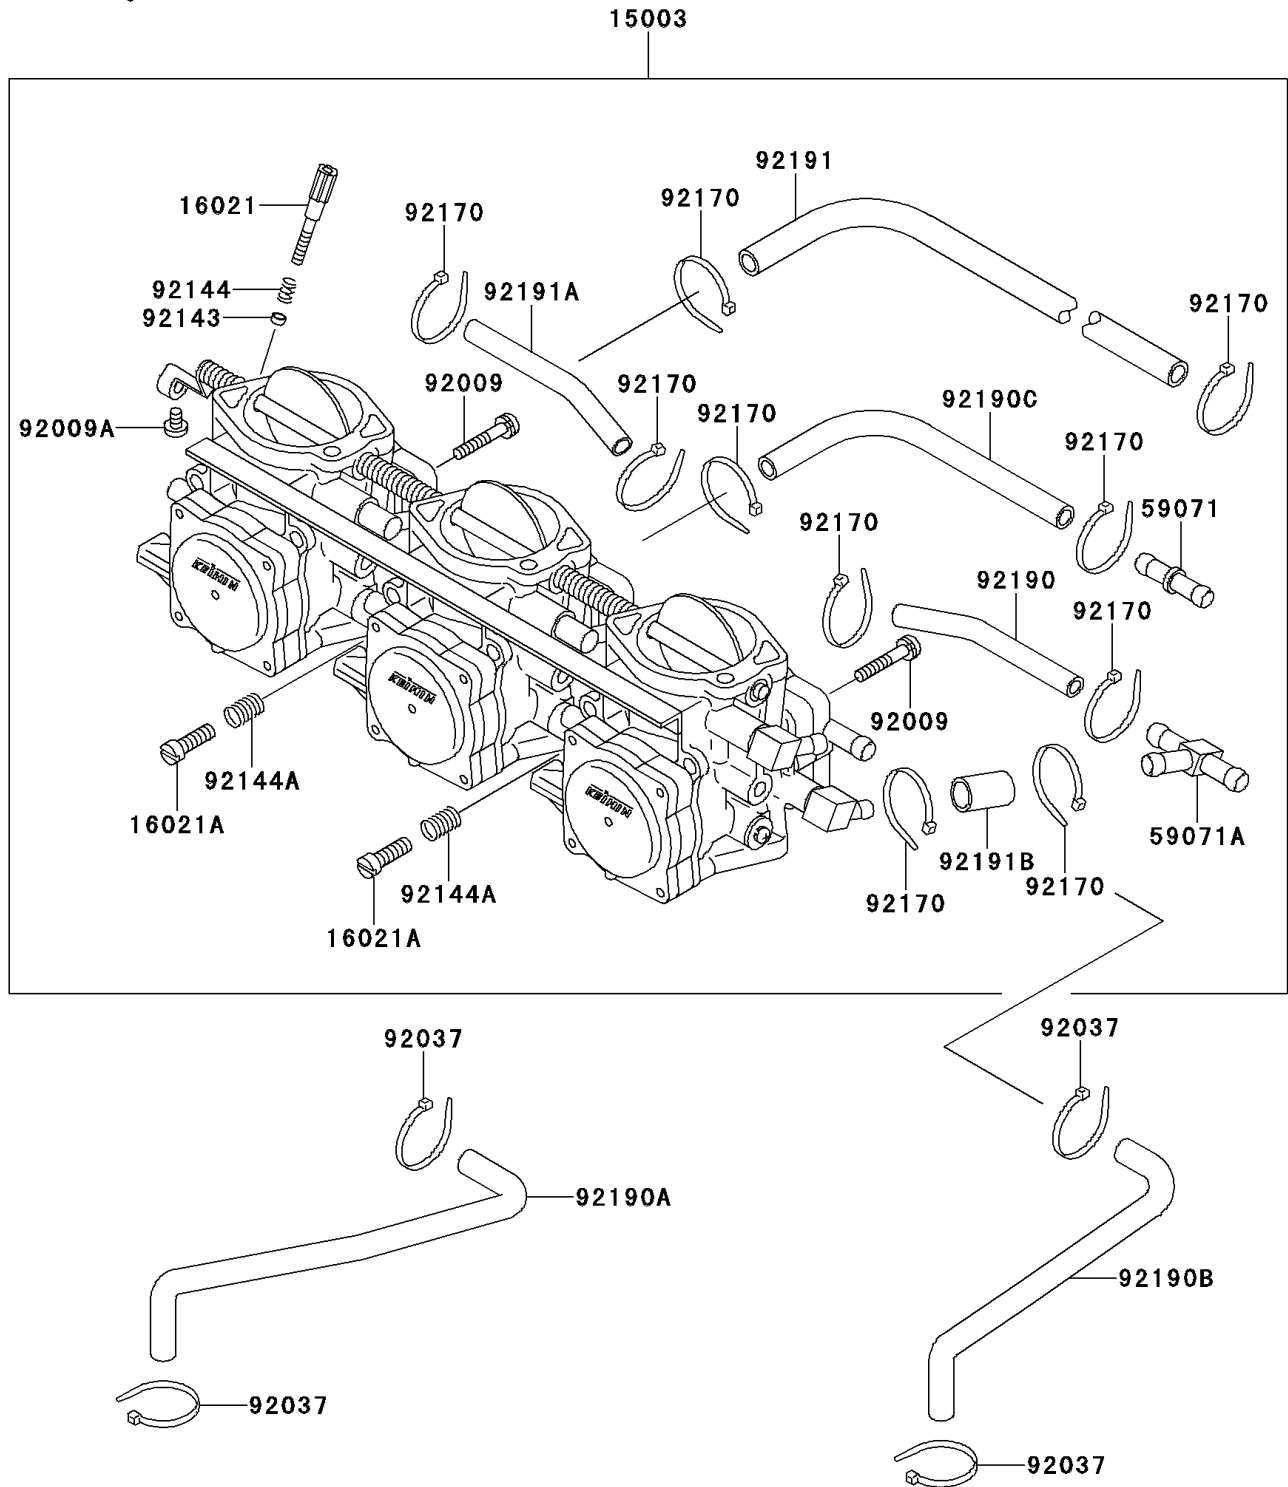

# 1996 900 ZXi PARTS DIAGRAM

Carburetor

E1611

# 1996 900 ZXi PARTS LIST

## Carburetor

ITEM NAME	PART NUMBER	QUANTITY
CARBURETOR-ASSY (Ref # 15003)	15003-3702	1
SCREW-THROTTLE STOP (Ref # 16021)	16021-3702	1
SCREW-THROTTLE STOP (Ref # 16021A)	16021-3704	2
JOINT,PIPE (Ref # 59071)	59071-3740	1
JOINT (Ref # 59071A)	59071-3741	1
SCREW,5X28 (Ref # 92009)	92009-3783	8
SCREW,4X6 (Ref # 92009A)	92009-3786	1
CLAMP (Ref # 92037)	92037-1173	4
COLLAR,THROTTLE STOP SCREW (Ref # 92143)	92143-3709	1
SPRING,THROTTLE STOP SCREW (Ref # 92144)	92144-3706	1
SPRING,THROTTLE STOP SCREW (Ref # 92144A)	92144-3745	2
CLAMP,TUBE (Ref # 92170)	92170-3740	10
TUBE,5.3X10.5X180 (Ref # 92190)	92190-3910	1
TUBE (Ref # 92190A)	92190-3948	1
TUBE (Ref # 92190B)	92190-3949	1
TUBE (Ref # 92190C)	92190-3997	1
TUBE (Ref # 92191)	92191-3710	1
TUBE (Ref # 92191A)	92191-3711	1
TUBE (Ref # 92191B)	92191-3712	1