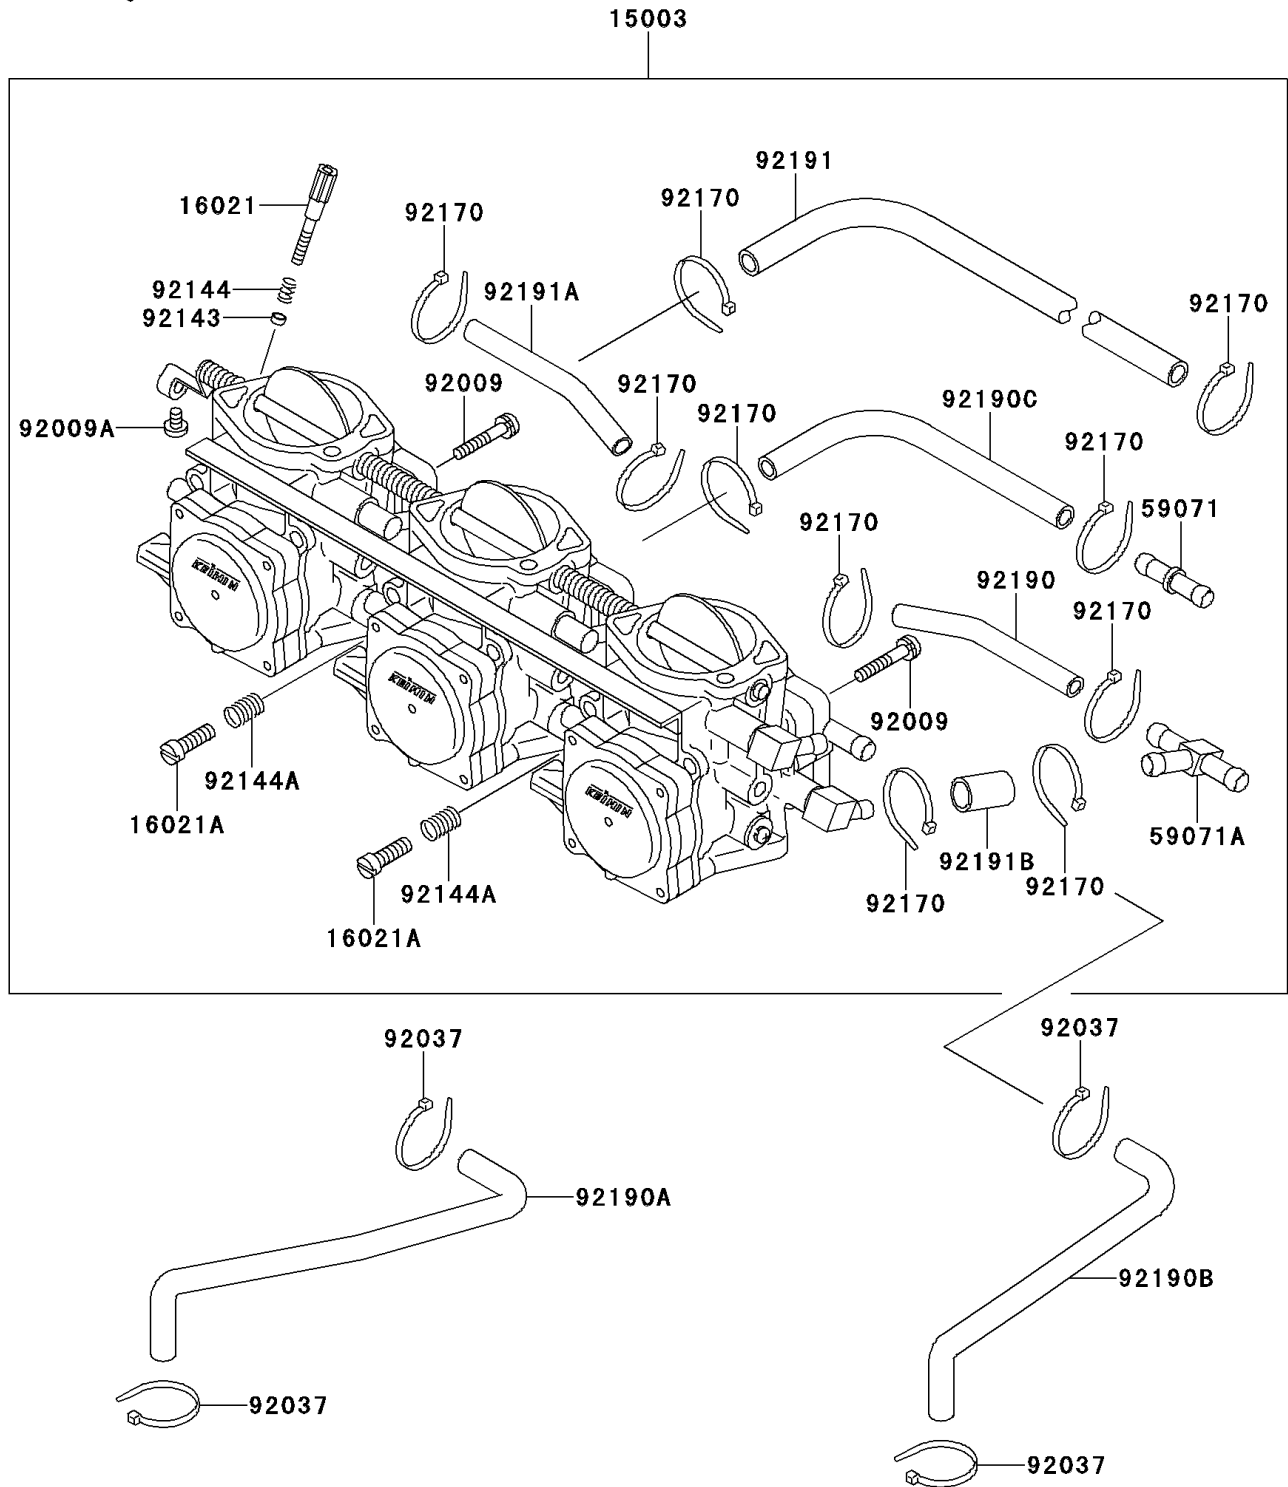

# 1997 900 ZXi PARTS DIAGRAM

Carburetor

E1611

# 1997 900 ZXi PARTS LIST

## Carburetor

ITEM NAME	PART NUMBER	QUANTITY
CARBURETOR-ASSY (Ref # 15003)	15003-3702	1
SCREW-THROTTLE STOP (Ref # 16021)	16021-3702	1
SCREW-THROTTLE STOP (Ref # 16021A)	16021-3704	2
JOINT,PIPE (Ref # 59071)	59071-3740	1
JOINT (Ref # 59071A)	59071-3741	1
SCREW,5X28 (Ref # 92009)	92009-3783	8
SCREW,4X6 (Ref # 92009A)	92009-3786	1
CLAMP (Ref # 92037)	92037-1173	4
COLLAR,THROTTLE STOP SCREW (Ref # 92143)	92143-3709	1
SPRING,THROTTLE STOP SCREW (Ref # 92144)	92144-3706	1
SPRING,THROTTLE STOP SCREW (Ref # 92144A)	92144-3745	2
CLAMP,TUBE (Ref # 92170)	92170-3740	10
TUBE,5.3X10.5X180 (Ref # 92190)	92190-3910	1
TUBE (Ref # 92190A)	92190-3948	1
TUBE (Ref # 92190B)	92190-3949	1
TUBE (Ref # 92190C)	92190-3997	1
TUBE (Ref # 92191)	92191-3710	1
TUBE (Ref # 92191A)	92191-3711	1
TUBE (Ref # 92191B)	92191-3712	1