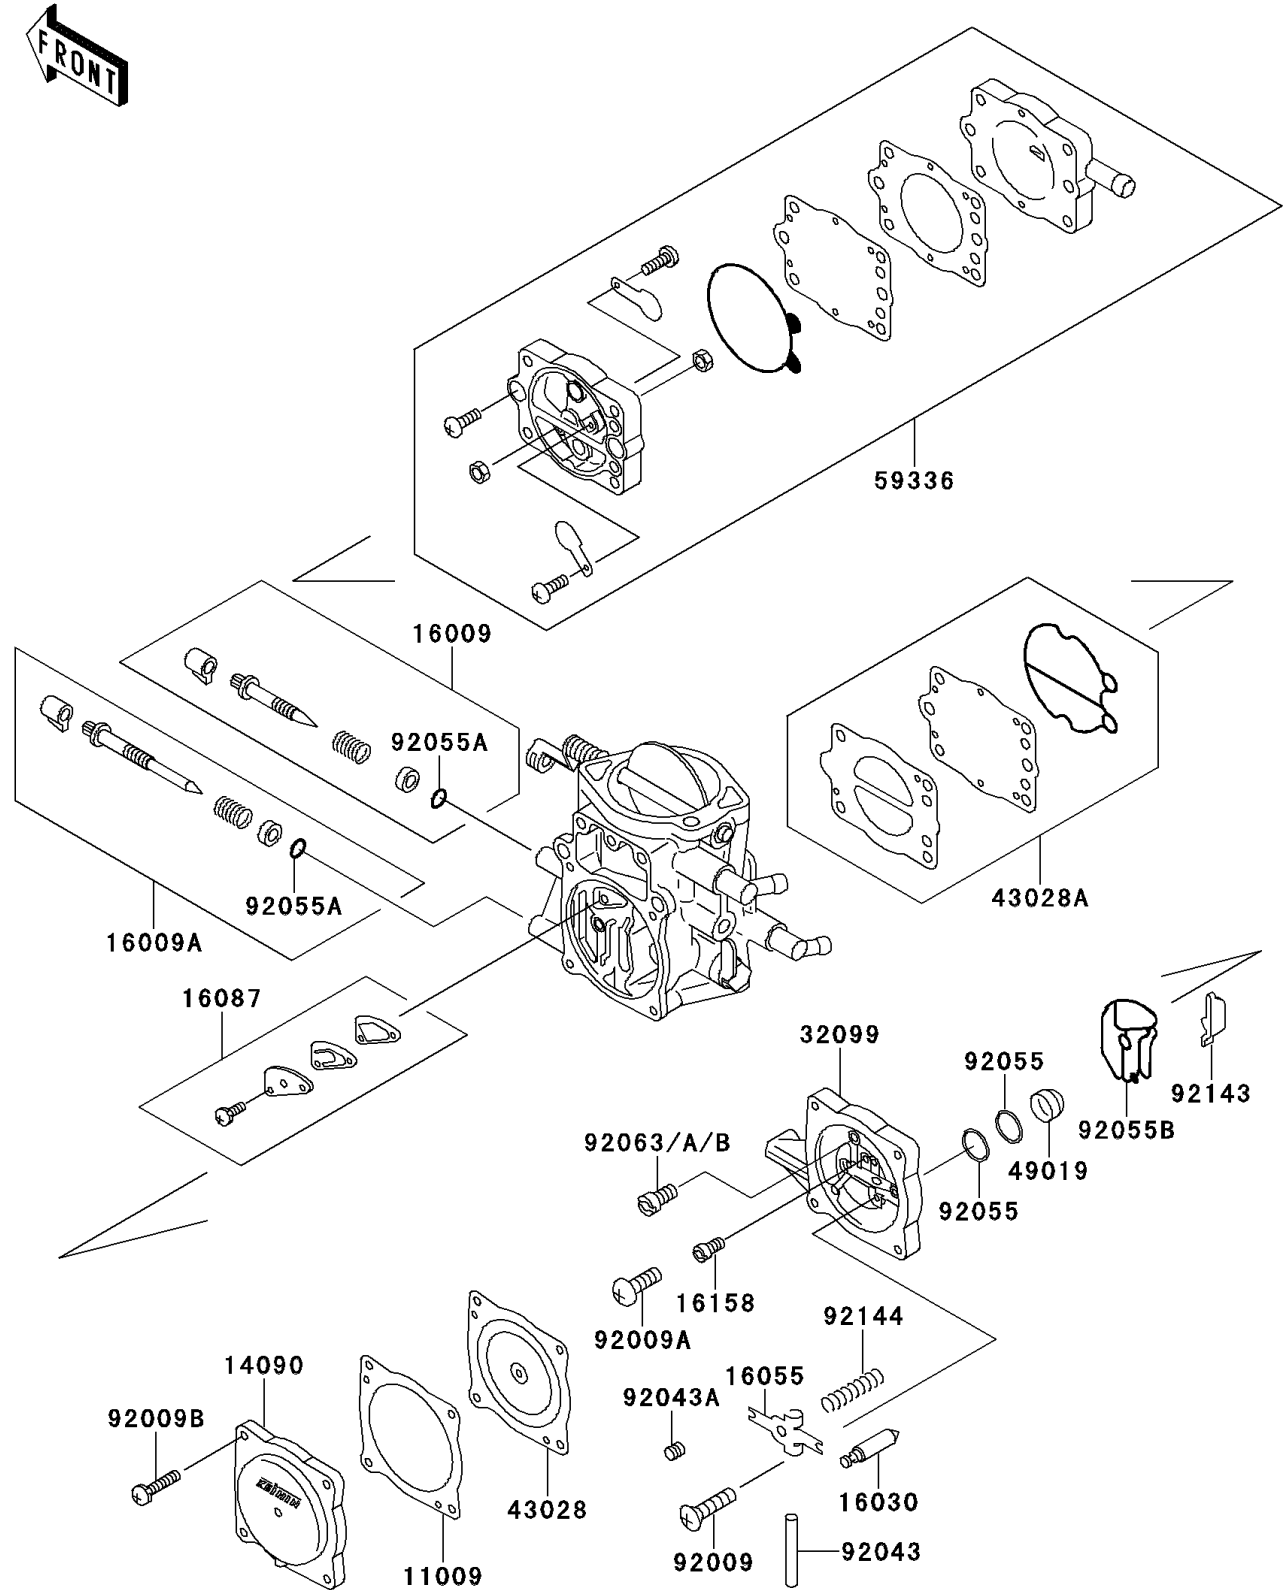

# 1995 900 ZXi PARTS DIAGRAM

Carburetor Parts

E1612

# 1995 900 ZXi PARTS LIST

## Carburetor Parts

| ITEM NAME                              | PART NUMBER | QUANTITY |
|--|-------------|----------|
| GASKET,DIAPHRAGM (Ref # 11009)         | 11009-3730  | 3        |
| COVER,DIAPHRAGM (Ref # 14090)          | 14090-3702  | 3        |
| NEEDLE-JET,MAIN (Ref # 16009)          | 16009-3713  | 3        |
| NEEDLE-JET,SLOW (Ref # 16009A)         | 16009-3715  | 3        |
| VALVE-FLOAT (Ref # 16030)              | 16030-3701  | 3        |
| ARM-FLOAT (Ref # 16055)                | 16055-3701  | 3        |
| VALVE-CHECK,MAIN (Ref # 16087)         | 16087-3705  | 3        |
| JET-SLOW,#78 (Ref # 16158)             | 16158-3712  | 3        |
| CASE (Ref # 32099)                     | 32099-3823  | 3        |
| DIAPHRAGM,CARBURETOR (Ref # 43028)     | 43028-3704  | 3        |
| DIAPHRAGM,PUMP (Ref # 43028A)          | 43028-3706  | 1        |
| FILTER-FUEL,STRAINER (Ref # 49019)     | 49019-3707  | 3        |
| CASE-PUMP (Ref # 59336)                | 59336-3710  | 1        |
| SCREW,3X6 (Ref # 92009)                | 92009-3712  | 3        |
| SCREW (Ref # 92009A)                   | 92009-3804  | 3        |
| SCREW,4X18 (Ref # 92009B)              | 92009-3808  | 12       |
| PIN,FLOAT (Ref # 92043)                | 92043-1209  | 3        |
| PIN,THROTTLE STOP SCREW (Ref # 92043A) | 92043-3712  | 3        |
| RING-O (Ref # 92055)                   | 92055-1246  | 6        |
| RING-O,ADJUST SCREW (Ref # 92055A)     | 92055-3713  | 6        |
| RING-O (Ref # 92055B)                  | 92055-3735  | 3        |
| JET-MAIN,#115 (Ref # 92063)            | 92063-3712  | 1        |
| JET-MAIN,#105 (Ref # 92063A)           | 92063-3713  | 1        |
| JET-MAIN,#110 (Ref # 92063B)           | 92063-3714  | 1        |
| COLLAR (Ref # 92143)                   | 92143-3727  | 3        |
| SPRING,FLOAT ARM (Ref # 92144)         | 92144-3744  | 3        |