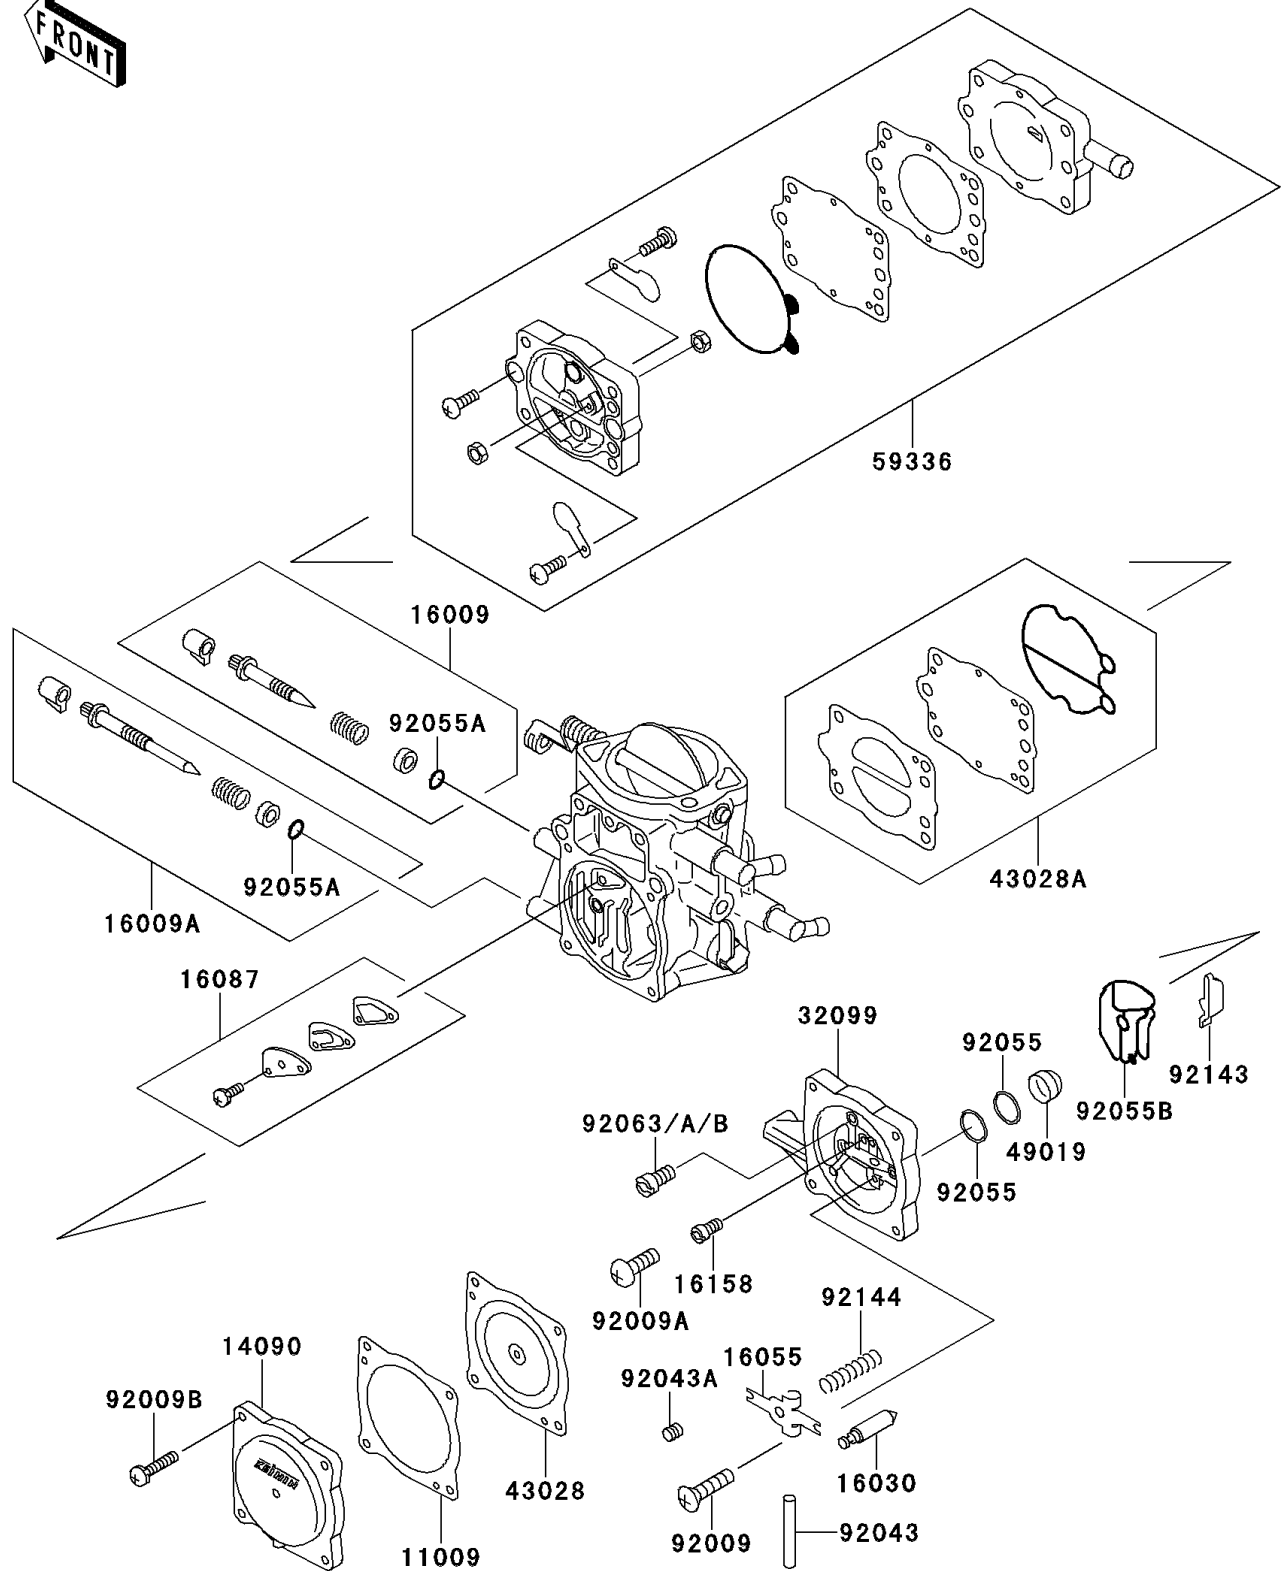

# 1996 900 ZXi PARTS DIAGRAM

Carburetor Parts

E1612

# 1996 900 ZXi PARTS LIST

## Carburetor Parts

| ITEM NAME                              | PART NUMBER | QUANTITY |
|--|-------------|----------|
| GASKET,DIAPHRAGM (Ref # 11009)         | 11009-3730  | 3        |
| COVER,DIAPHRAGM (Ref # 14090)          | 14090-3702  | 3        |
| NEEDLE-JET,MAIN (Ref # 16009)          | 16009-3713  | 3        |
| NEEDLE-JET,SLOW (Ref # 16009A)         | 16009-3715  | 3        |
| VALVE-FLOAT (Ref # 16030)              | 16030-3701  | 3        |
| ARM-FLOAT (Ref # 16055)                | 16055-3701  | 3        |
| VALVE-CHECK,MAIN (Ref # 16087)         | 16087-3705  | 3        |
| JET-SLOW,#78 (Ref # 16158)             | 16158-3712  | 3        |
| CASE (Ref # 32099)                     | 32099-3823  | 3        |
| DIAPHRAGM,CARBURETOR (Ref # 43028)     | 43028-3704  | 3        |
| DIAPHRAGM,PUMP (Ref # 43028A)          | 43028-3706  | 1        |
| FILTER-FUEL,STRAINER (Ref # 49019)     | 49019-3707  | 3        |
| CASE-PUMP (Ref # 59336)                | 59336-3710  | 1        |
| SCREW,3X6 (Ref # 92009)                | 92009-3712  | 3        |
| SCREW (Ref # 92009A)                   | 92009-3804  | 3        |
| SCREW,4X18 (Ref # 92009B)              | 92009-3808  | 12       |
| PIN,FLOAT (Ref # 92043)                | 92043-1209  | 3        |
| PIN,THROTTLE STOP SCREW (Ref # 92043A) | 92043-3712  | 3        |
| RING-O (Ref # 92055)                   | 92055-1246  | 6        |
| RING-O,ADJUST SCREW (Ref # 92055A)     | 92055-3713  | 6        |
| RING-O (Ref # 92055B)                  | 92055-3735  | 3        |
| JET-MAIN,#115 (Ref # 92063)            | 92063-3712  | 1        |
| JET-MAIN,#105 (Ref # 92063A)           | 92063-3713  | 1        |
| JET-MAIN,#110 (Ref # 92063B)           | 92063-3714  | 1        |
| COLLAR (Ref # 92143)                   | 92143-3727  | 3        |
| SPRING,FLOAT ARM (Ref # 92144)         | 92144-3744  | 3        |