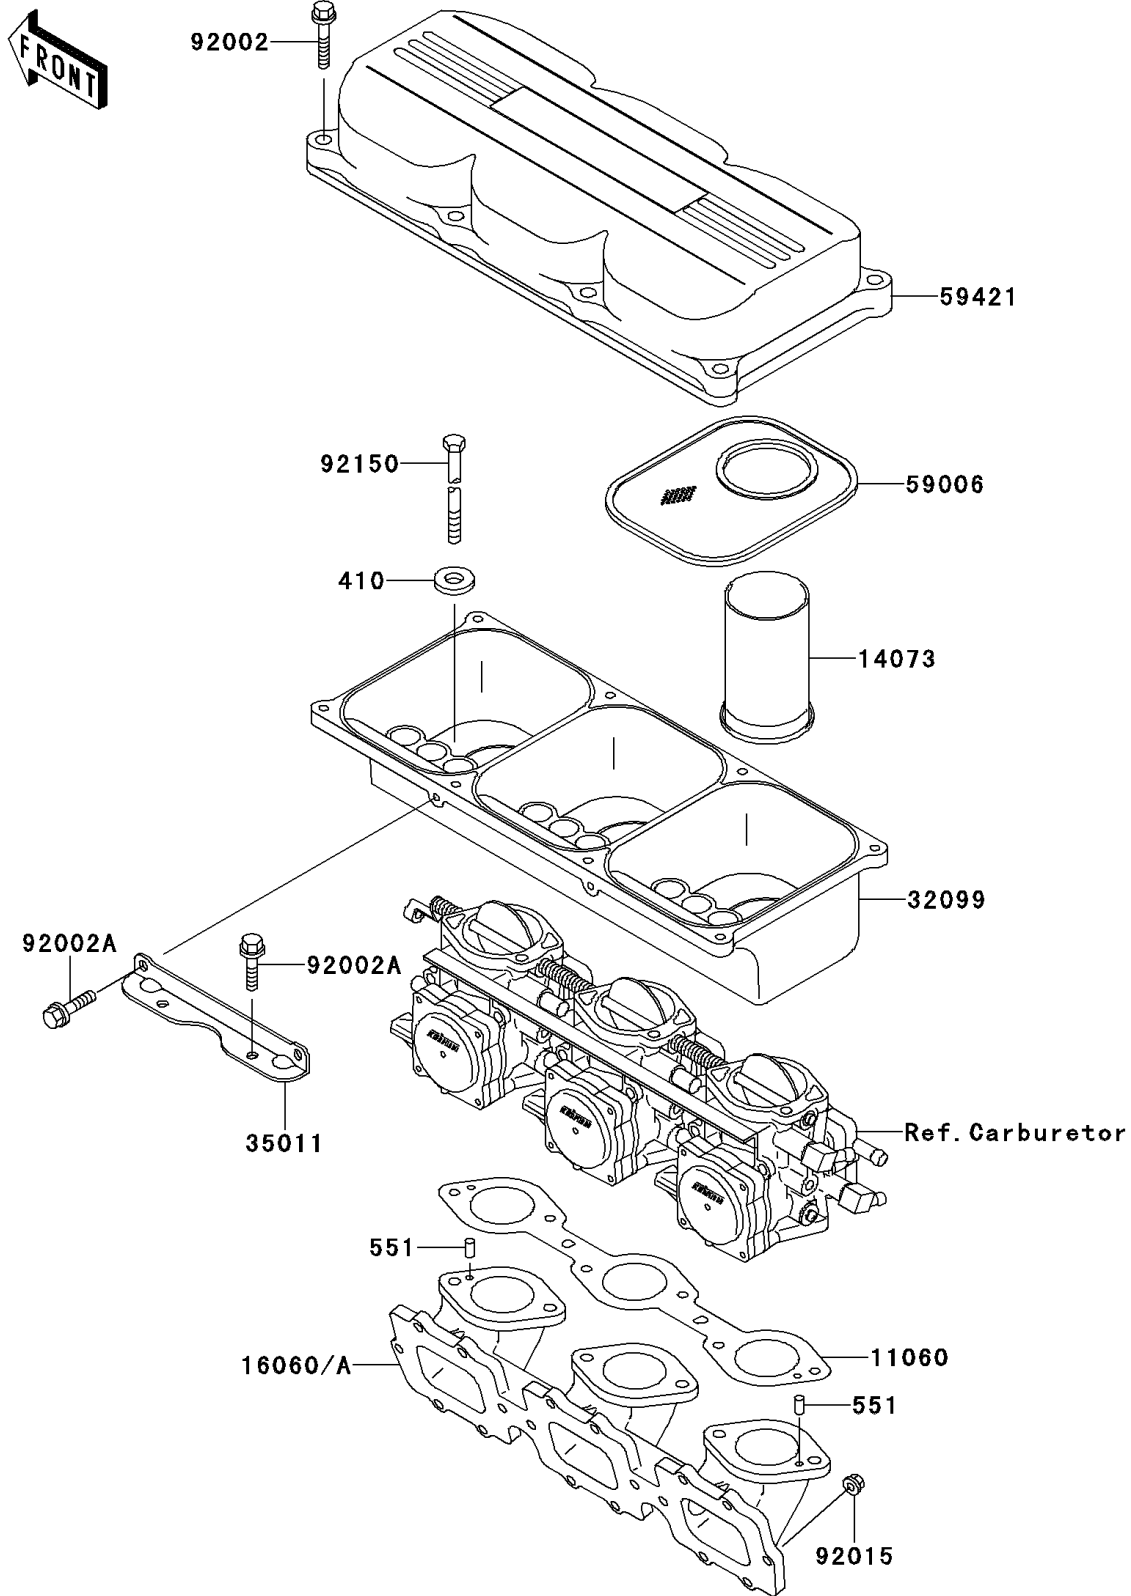

1996 900 ZXi PARTS DIAGRAM

Flame Arrester

E1614

1996 900 ZXi PARTS LIST

Flame Arrester

ITEM NAME	PART NUMBER	QUANTITY
WASHER-PLAIN-SMALL,6MM (Ref # 410)	410S0600	6
PIN-DOWEL (Ref # 551)	551R0408	2
GASKET,CARBURETOR (Ref # 11060)	11060-3753	1
DUCT (Ref # 14073)	14073-3751	3
PIPE-INTAKE (Ref # 16060A)	16060-3702	1
CASE (Ref # 32099)	32099-3782	1
STAY (Ref # 35011)	35011-3707	1
ARRESTER-FLAME (Ref # 59006)	59006-3713	3
COVER-INTAKE (Ref # 59421)	59421-3724	1
BOLT,6X30 (Ref # 92002)	92002-3726	8
BOLT,6X16 (Ref # 92002A)	92002-3728	4
NUT,6MM (Ref # 92015)	92015-3767	18
BOLT,6X125 (Ref # 92150)	92150-3824	6