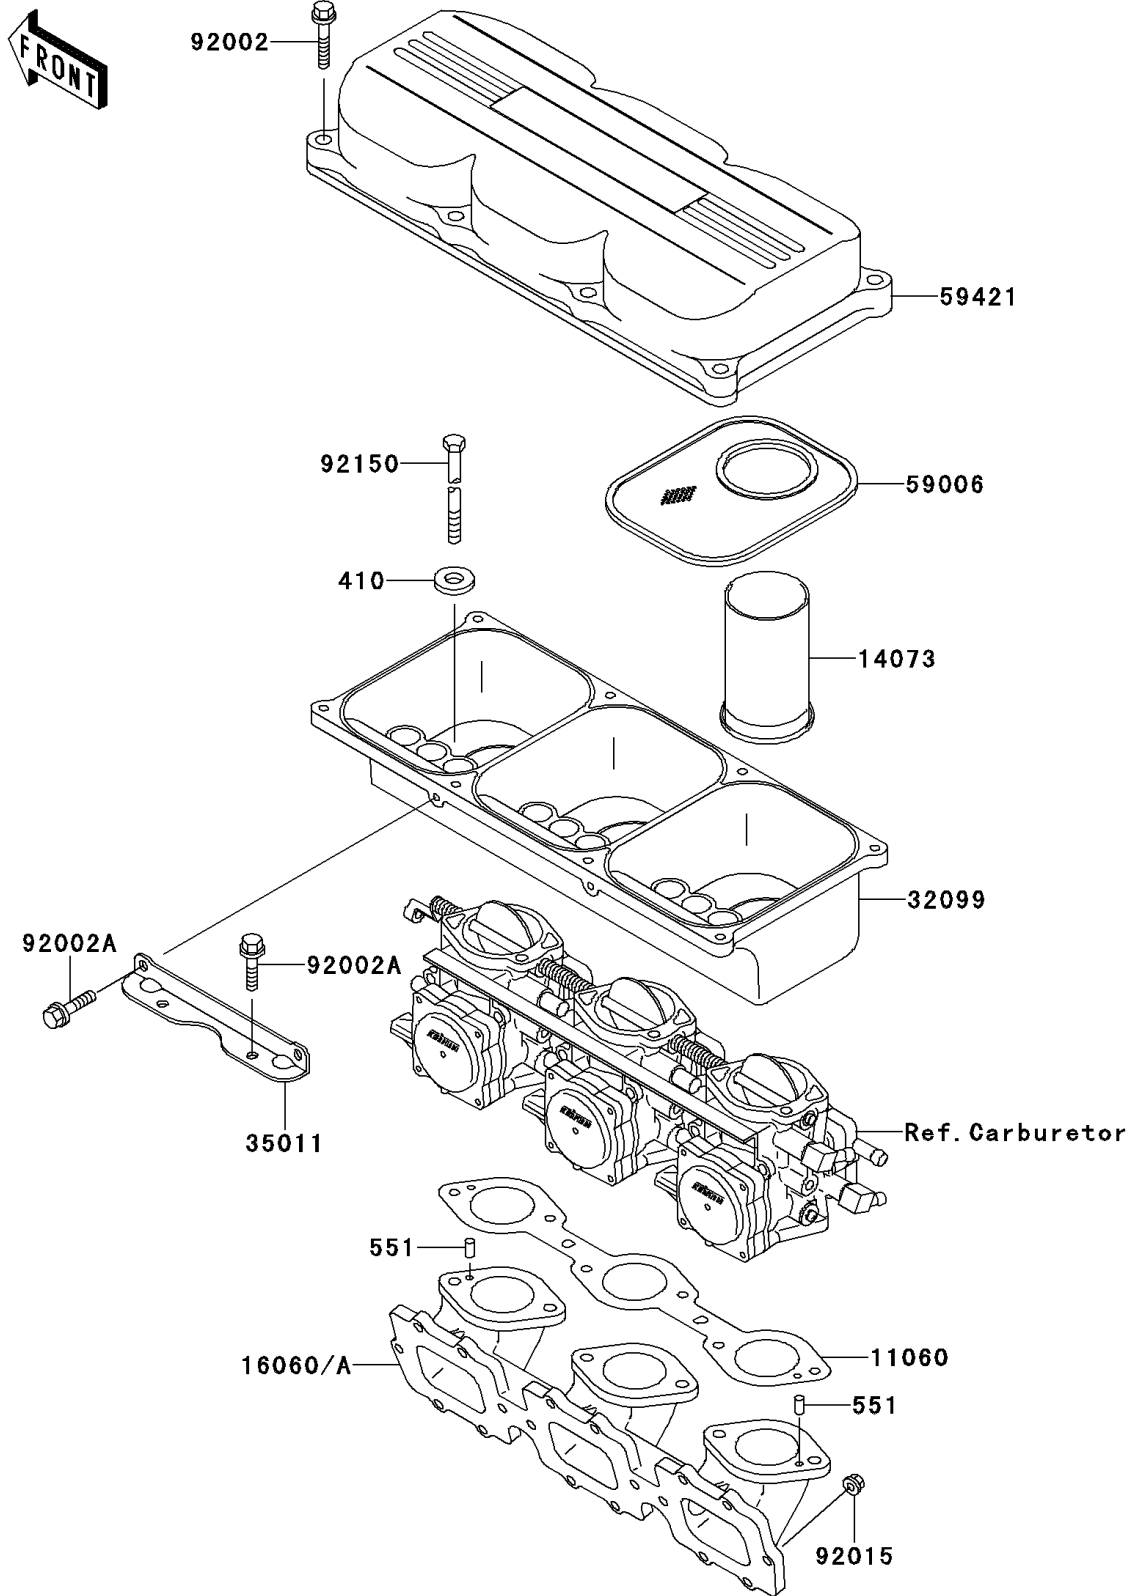

1997 900 ZXi PARTS DIAGRAM

Flame Arrester

E1614

1997 900 ZXi PARTS LIST

Flame Arrester

ITEM NAME	PART NUMBER	QUANTITY
WASHER-PLAIN-SMALL,6MM (Ref # 410)	410S0600	6
PIN-DOWEL (Ref # 551)	551R0408	2
GASKET,CARBURETOR (Ref # 11060)	11060-3753	1
DUCT (Ref # 14073)	14073-3751	3
PIPE-INTAKE (Ref # 16060A)	16060-3702	1
CASE (Ref # 32099)	32099-3782	1
STAY (Ref # 35011)	35011-3707	1
ARRESTER-FLAME (Ref # 59006)	59006-3713	3
COVER-INTAKE (Ref # 59421)	59421-3724	1
BOLT,6X30 (Ref # 92002)	92002-3726	8
BOLT,6X16 (Ref # 92002A)	92002-3728	4
NUT,6MM (Ref # 92015)	92015-3767	18
BOLT,6X125 (Ref # 92150)	92150-3824	6