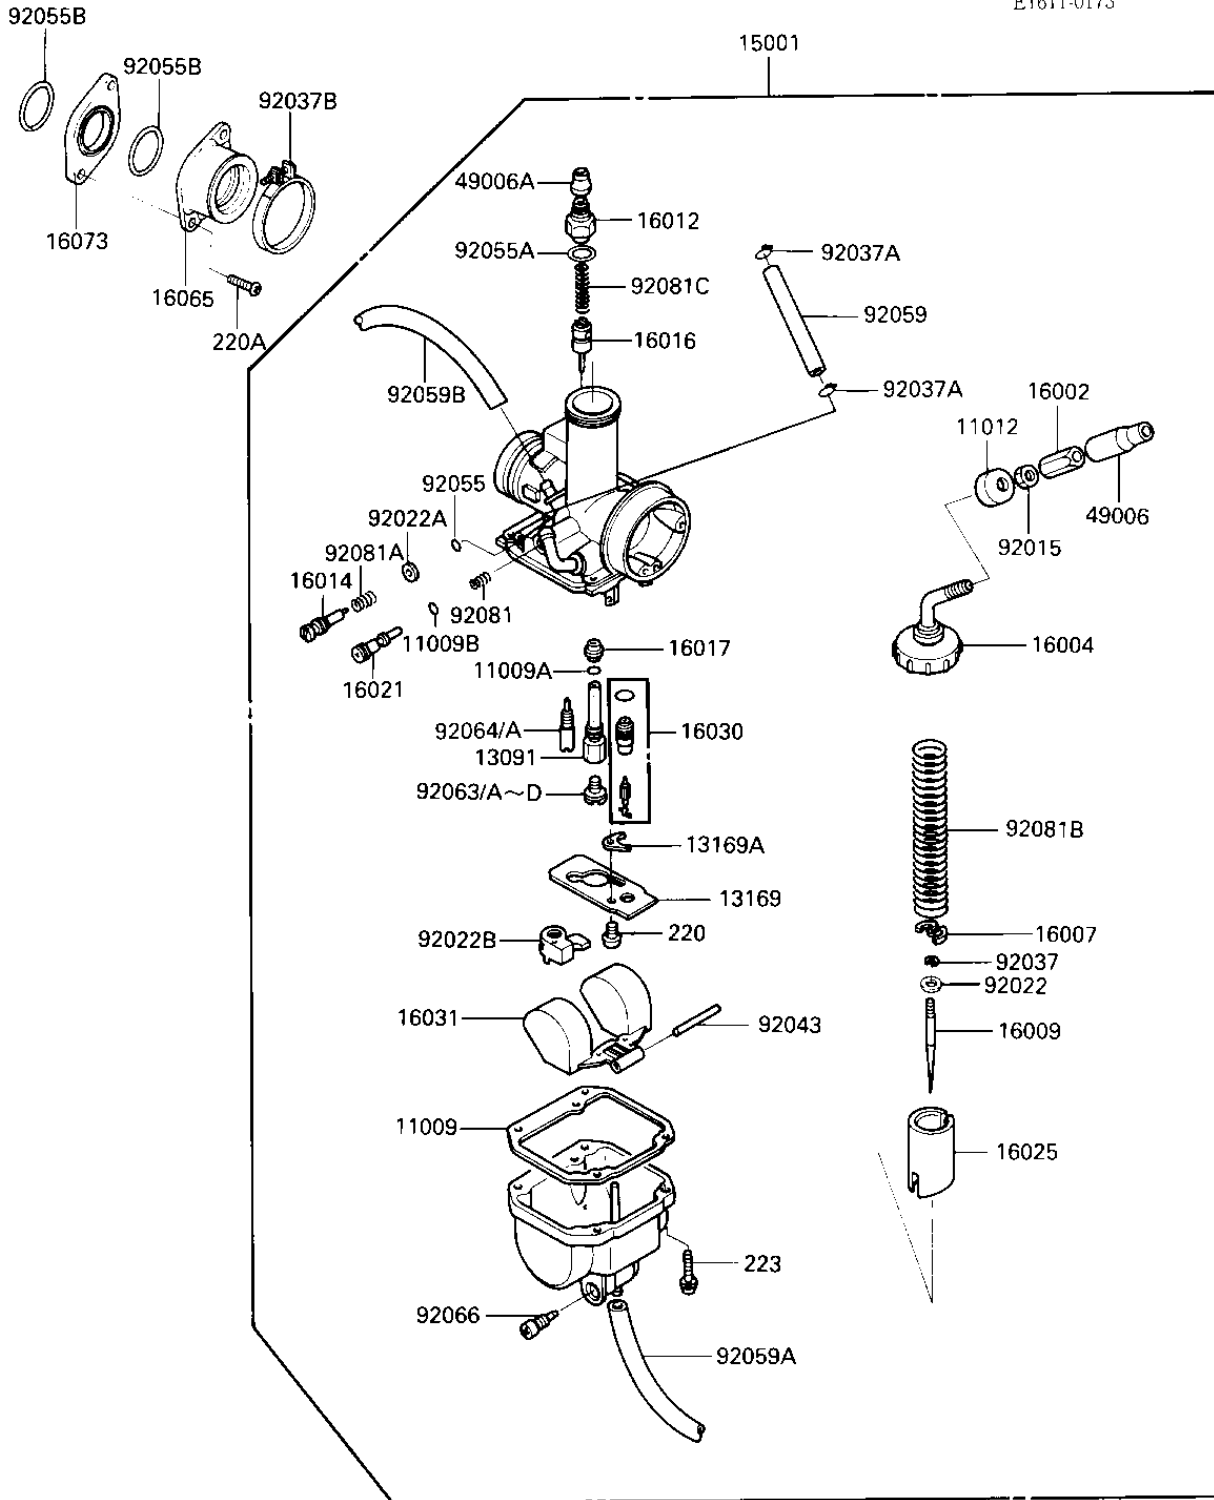

1985 KLT160 PARTS DIAGRAM

CARBURETOR

E1611-01/3