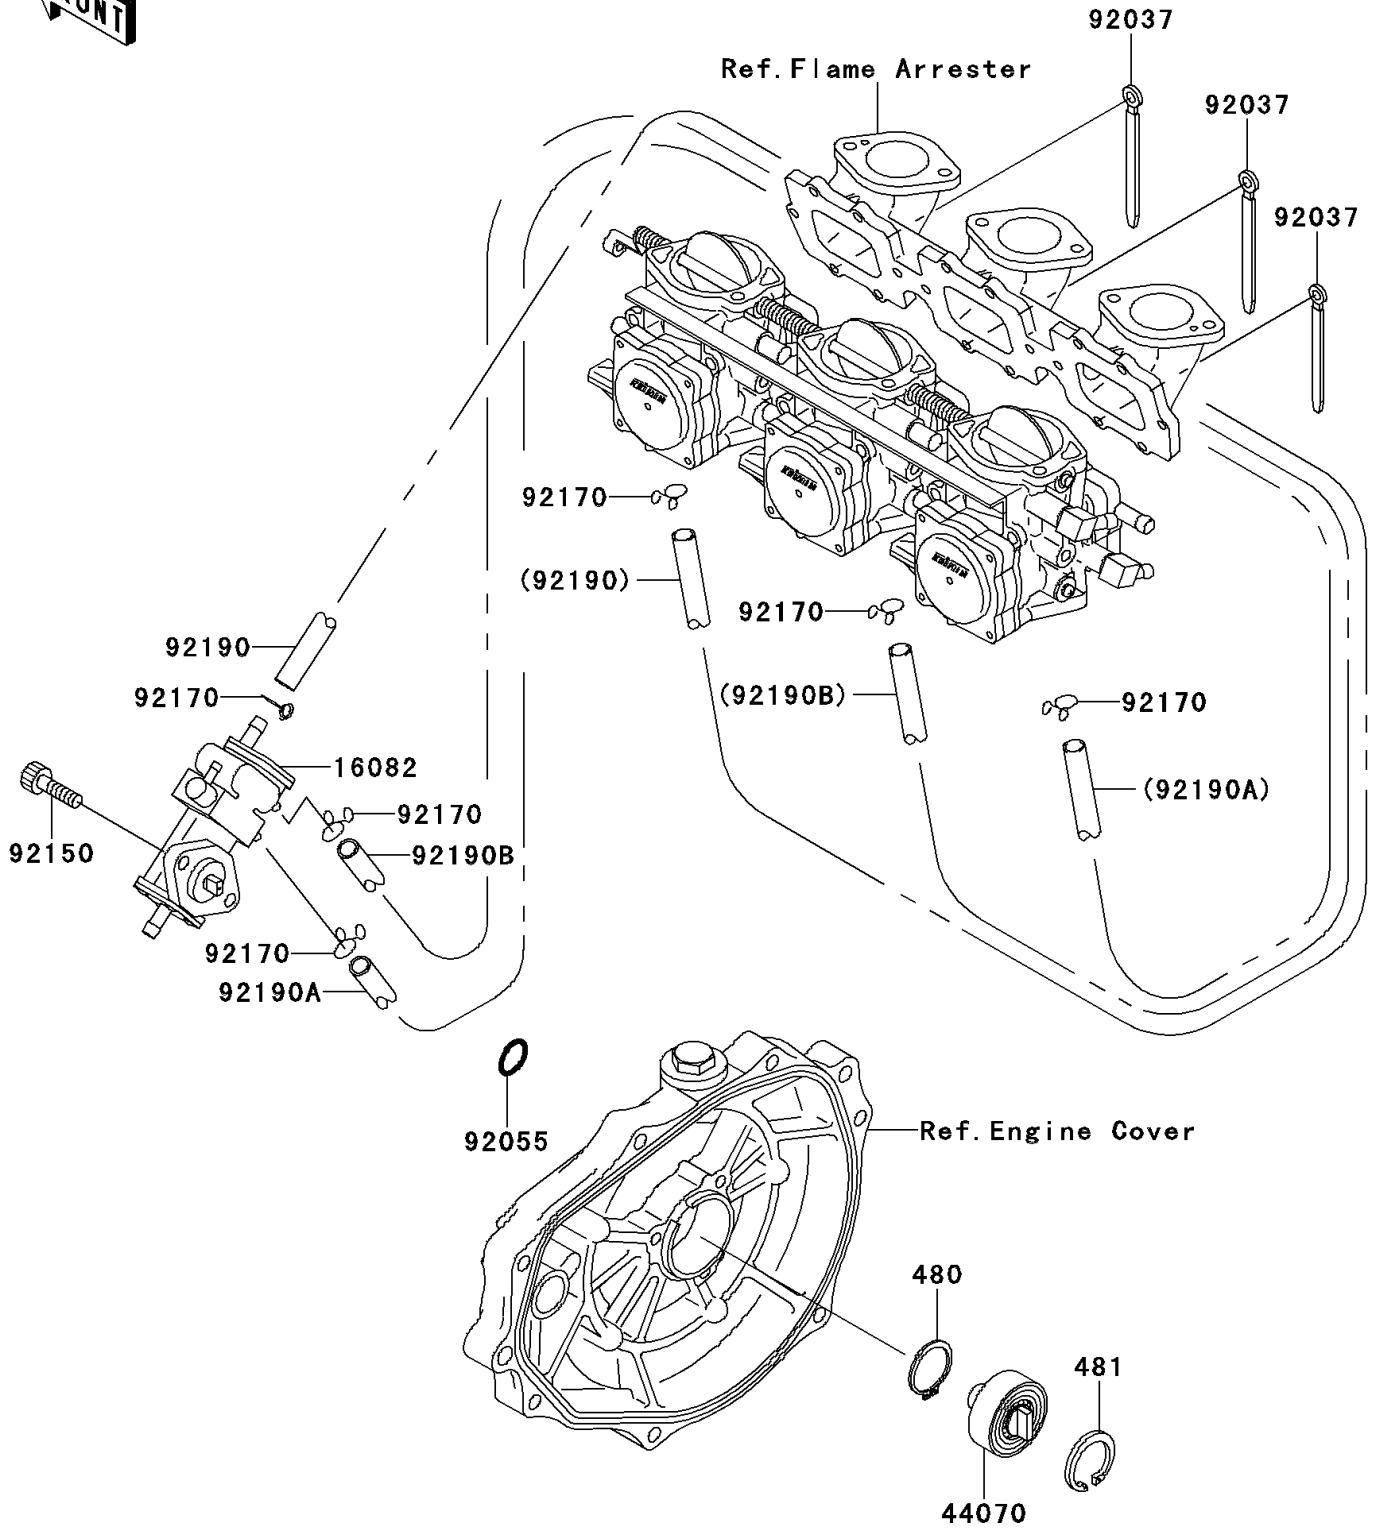

# 1995 900 ZXi PARTS DIAGRAM

Oil Pump

E1710

# 1995 900 ZXi PARTS LIST

## Oil Pump

ITEM NAME	PART NUMBER	QUANTITY
CIRCLIP-TYPE-C,12MM (Ref # 480)	480J1200	1
CIRCLIP-TYPE-C,37MM (Ref # 481)	481J3700	1
PUMP-ASSY-OIL (Ref # 16082)	16082-3719	1
DAMPER-ASSY (Ref # 44070)	44070-3701	1
CLAMP,L=100 (Ref # 92037)	92037-3736	3
RING-O,19.5X1.5 (Ref # 92055)	92055-055	1
BOLT,SOCKET,6X25 (Ref # 92150)	92150-3830	2
CLAMP (Ref # 92170)	92170-3750	6
TUBE,3X6X420 (Ref # 92190)	92190-3945	1
TUBE,6X12X600 (Ref # 92190A)	92190-3947	1
TUBE,RR,CARBURETOR (Ref # 92190B)	92190-3967	1