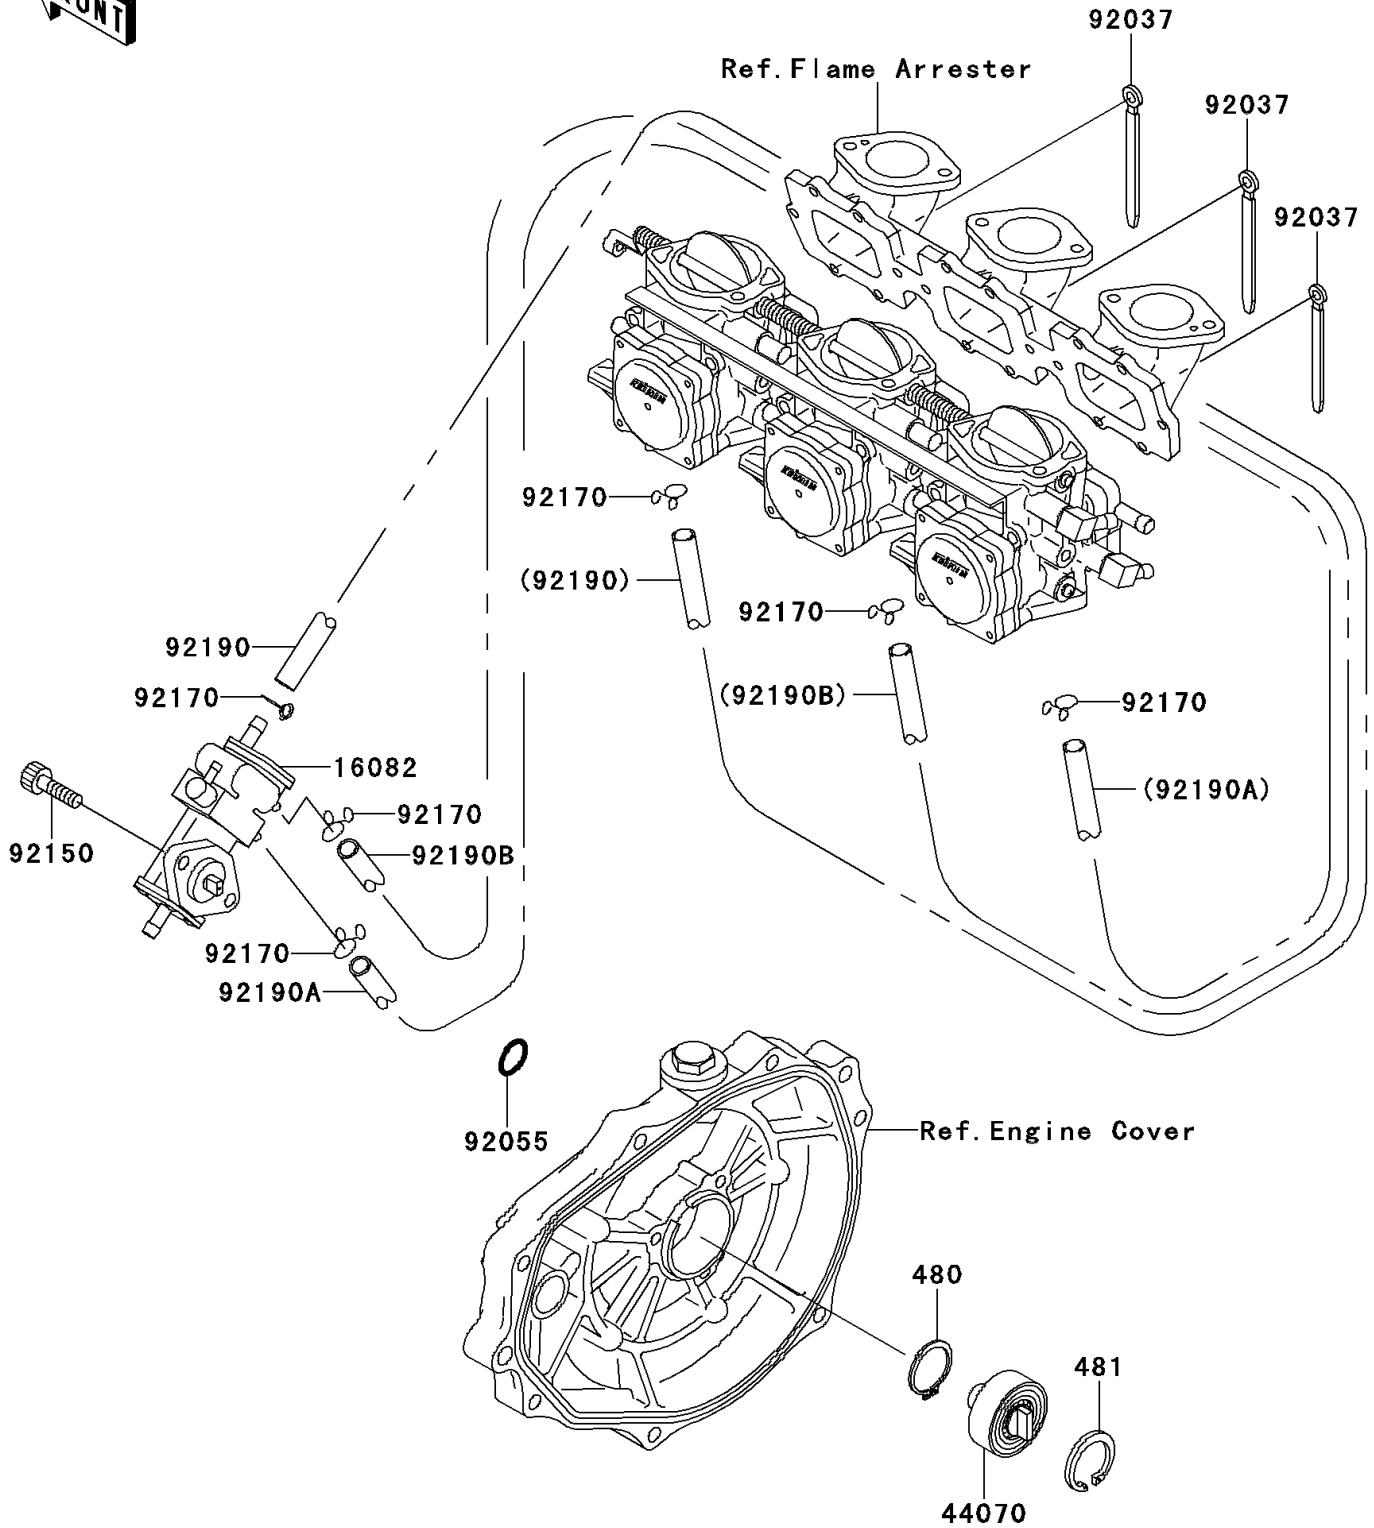

1996 900 ZXi PARTS DIAGRAM

Oil Pump

E1710

1996 900 ZXi PARTS LIST

Oil Pump

ITEM NAME	PART NUMBER	QUANTITY
CIRCLIP-TYPE-C,12MM (Ref # 480)	480J1200	1
CIRCLIP-TYPE-C,37MM (Ref # 481)	481J3700	1
PUMP-ASSY-OIL (Ref # 16082)	16082-3719	1
DAMPER-ASSY (Ref # 44070)	44070-3701	1
CLAMP,L=100 (Ref # 92037)	92037-3736	3
RING-O,19.5X1.5 (Ref # 92055)	92055-055	1
BOLT,SOCKET,6X25 (Ref # 92150)	92150-3830	2
CLAMP (Ref # 92170)	92170-3750	6
TUBE,3X6X420 (Ref # 92190)	92190-3945	1
TUBE,6X12X600 (Ref # 92190A)	92190-3947	1
TUBE,RR,CARBURETOR (Ref # 92190B)	92190-3967	1