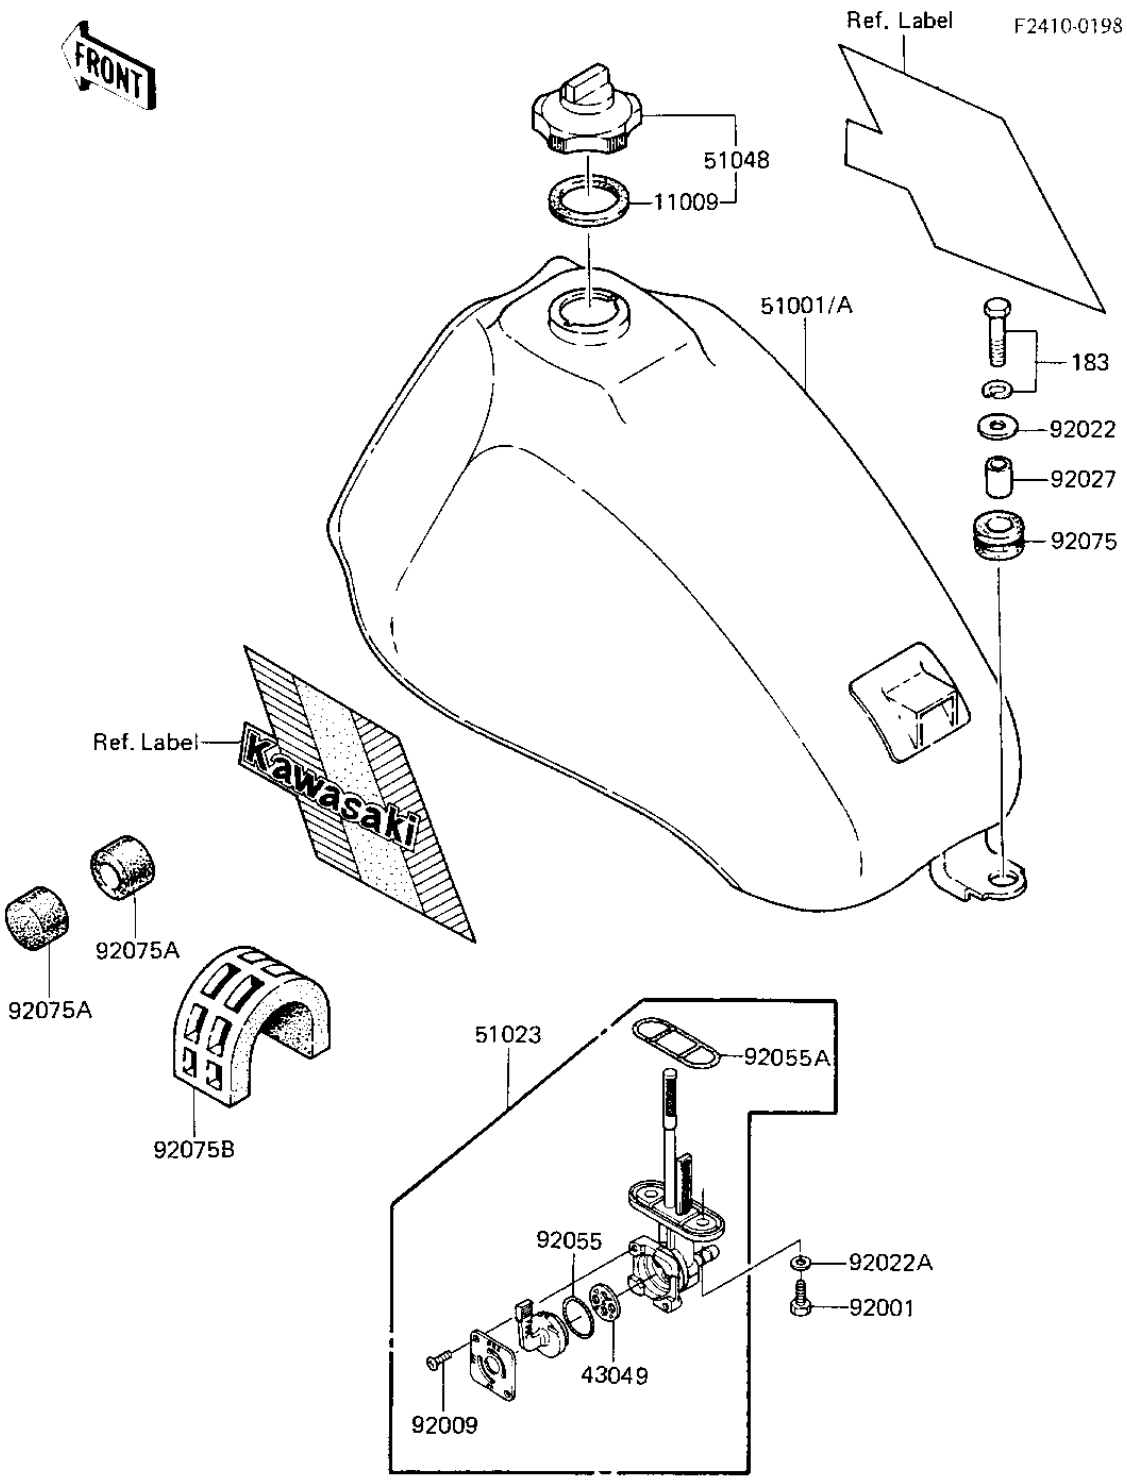

1985 KLT160 PARTS DIAGRAM

FUEL TANK

1985 KLT160 PARTS LIST

FUEL TANK

ITEM NAME	PART NUMBER	QUANTITY
GASKET,FUEL TANK CAP (Ref # 11009)	51059-006	1
PACKING,FUEL TAP VALV (Ref # 43049)	43049-1017	1
TANK-FUEL,BLACK (Ref # 51001)	51001-4006-8G	1
TANK-FUEL,W.F.RED (Ref # 51001A)	51001-4006-8R	1
TAP-ASSY,FUEL (Ref # 51023)	51023-1038	1
CAP-ASSY-TANK,FUEL (Ref # 51048)	51048-1068	1
BOLT,6X20,FUEL TAP (Ref # 92001)	92001-1091	2
SCREW PAN HEAD 3X5 (Ref # 92009)	220B0305A	2
WASHER,8X26X2.3 (Ref # 92022)	92022-1564	1
WASHER-PLAIN (Ref # 92022A)	92022-183	2
COLLAR (Ref # 92027)	92027-1081	1
"0" RING,FUEL TAP LEV (Ref # 92055)	92055-1111	1
"0" RING,FUEL TANK (Ref # 92055A)	92055-1112	1
DAMPER RUBB TANK REAR (Ref # 92075)	92075-030	1
DAMPER RUBBER (Ref # 92075A)	92075-044	2
DAMPER,FUEL TANK (Ref # 92075B)	92075-4038	1
BOLT-UPSET-WS-SMALL (Ref # 183)	183D0830	1