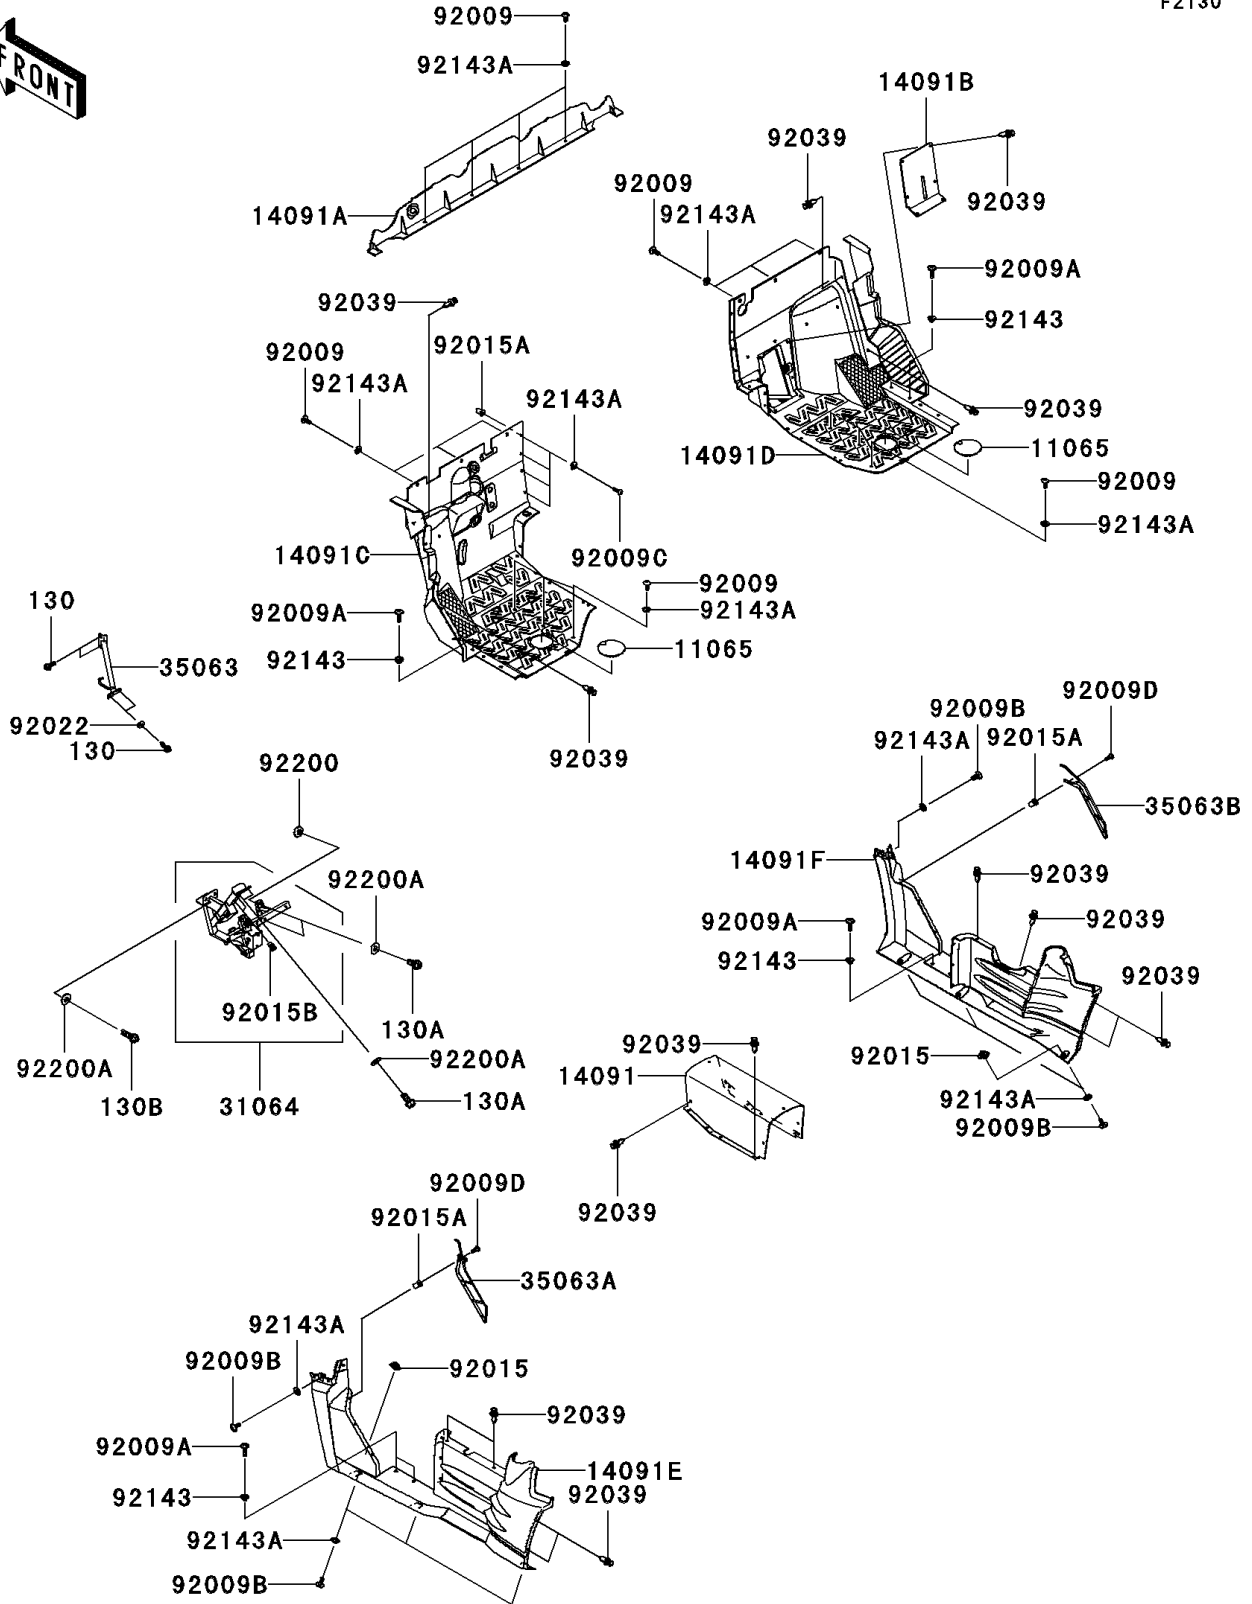

2008 Teryx® 750 4x4 NRA OUTDOORS™ PARTS DIAGRAM

Frame Fittings(Front)

F2130

2008 Teryx® 750 4x4 NRA OUTDOORS™ PARTS LIST

Frame Fittings(Front)

ITEM NAME	PART NUMBER	QUANTITY
BOLT-FLANGED,6X18 (Ref # 130)	130BB0618	4
BOLT-FLANGED,10X20 (Ref # 130A)	130CA1020	4
BOLT-FLANGED,10X30 (Ref # 130B)	130CB1030	2
CAP (Ref # 11065)	11065-0267	2
COVER,CENTER,F.BLACK (Ref # 14091)	14091-0696-6Z	1
COVER (Ref # 14091A)	14091-0699	1
COVER,F.BLACK (Ref # 14091B)	14091-0731-6Z	1
COVER,FLOOR,LH (Ref # 14091C)	14091-1639	1
COVER,FLOOR,RH (Ref # 14091D)	14091-1640	1
COVER,SIDE,LH,F.BLACK (Ref # 14091E)	14091-1686-6Z	1
COVER,SIDE,RH,F.BLACK (Ref # 14091F)	14091-1687-6Z	1
PIPE-COMP (Ref # 31064)	31064-0138	1
STAY,MASTER CYLINDER (Ref # 35063)	35063-0518	1
STAY,SIDE COVER,LH (Ref # 35063A)	35063-0544	1
STAY,SIDE COVER,RH (Ref # 35063B)	35063-0545	1
SCREW,TAPPING,6X16 (Ref # 92009)	92009-1166	16
SCREW,6X22,BLACK (Ref # 92009A)	92009-1256	8
SCREW,6X16 (Ref # 92009B)	92009-1621	8
SCREW,5X18 (Ref # 92009C)	92009-1655	4
SCREW,5X20 (Ref # 92009D)	92009-1934	6
NUT (Ref # 92015)	92015-1487	6
NUT,WELL,5MM (Ref # 92015A)	92015-1757	10
NUT,POP,6MM,L=15 (Ref # 92015B)	92015-1791	2
WASHER,6.2X15.0X1.2 (Ref # 92022)	92022-2373	2
RIVET (Ref # 92039)	92039-1229	32
COLLAR (Ref # 92143)	92143-1057	8
COLLAR (Ref # 92143A)	92143-1087	28
WASHER,10X22X3.2 (Ref # 92200)	92200-0121	2
WASHER,10.3X23X1.6 (Ref # 92200A)	92200-2009	6