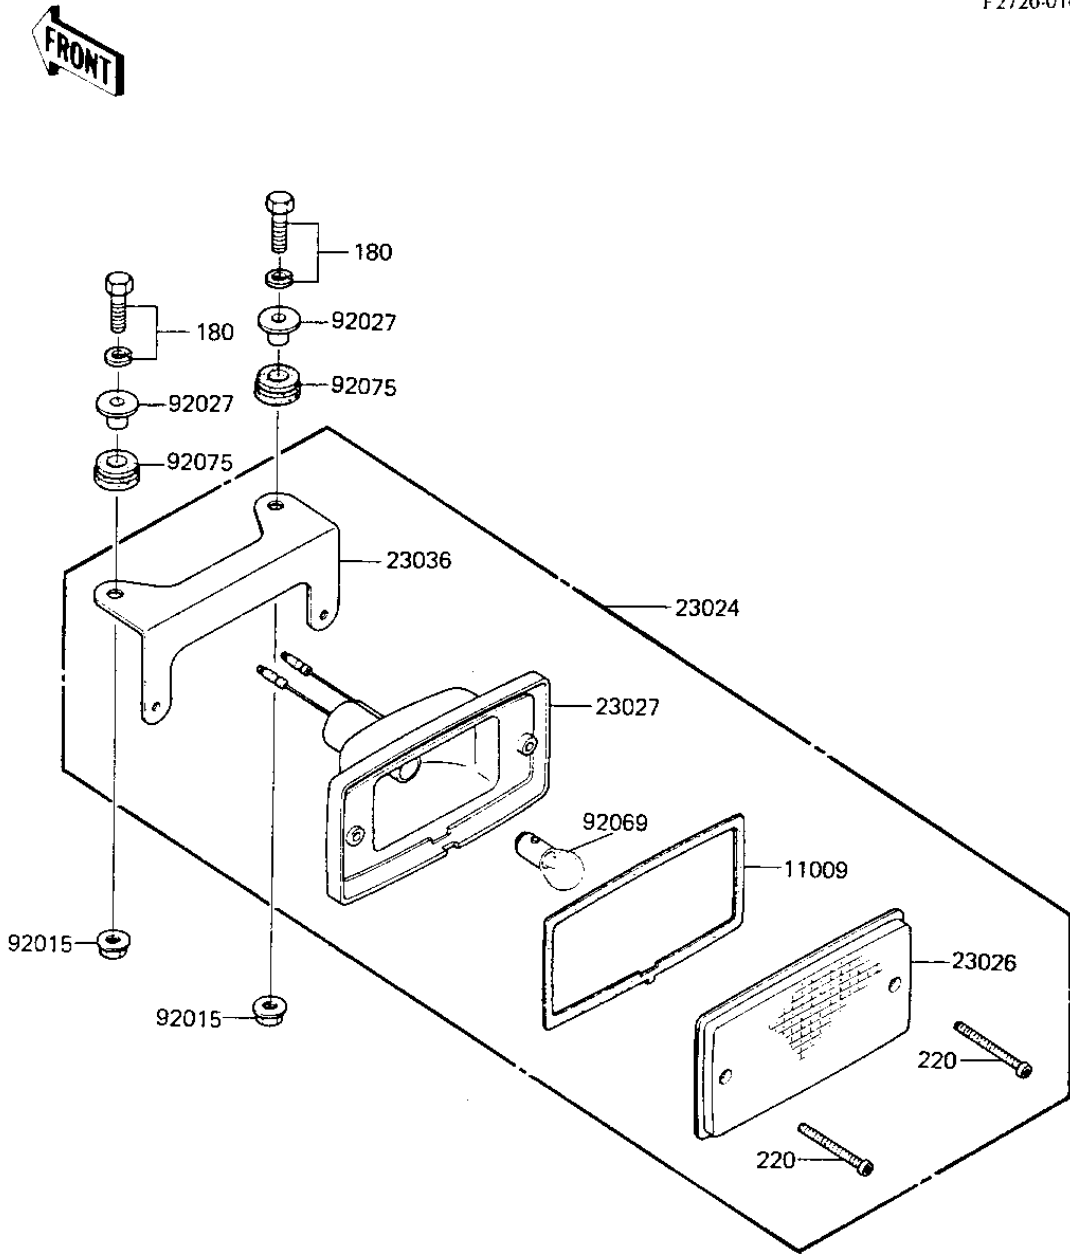

1985 KLT160 PARTS DIAGRAM

TAILLIGHT

F2720-0168

1985 KLT160 PARTS LIST

TAILLIGHT

ITEM NAME	PART NUMBER	QUANTITY
GASKET (Ref # 11009)	11009-4004	1
LAMP-ASSY-TAIL (Ref # 23024)	23024-4002	1
LENS,TAIL LAMP (Ref # 23026)	23026-4003	1
BODY-COMP-TAIL LAMP (Ref # 23027)	23027-4001	1
BRACKET-TAIL LAMP (Ref # 23036)	23036-4004	1
NUT-6MM (Ref # 92015)	92015-1078	2
COLLAR (Ref # 92027)	92027-1045	2
BULB,12V 4CP (Ref # 92069)	92069-1012	1
DAMPER RUBBER (Ref # 92075)	92075-277	2
BOLT-UPSET-WS (Ref # 180)	180C0622	2
SCREW-PAN-CROS (Ref # 220)	220B0420	2