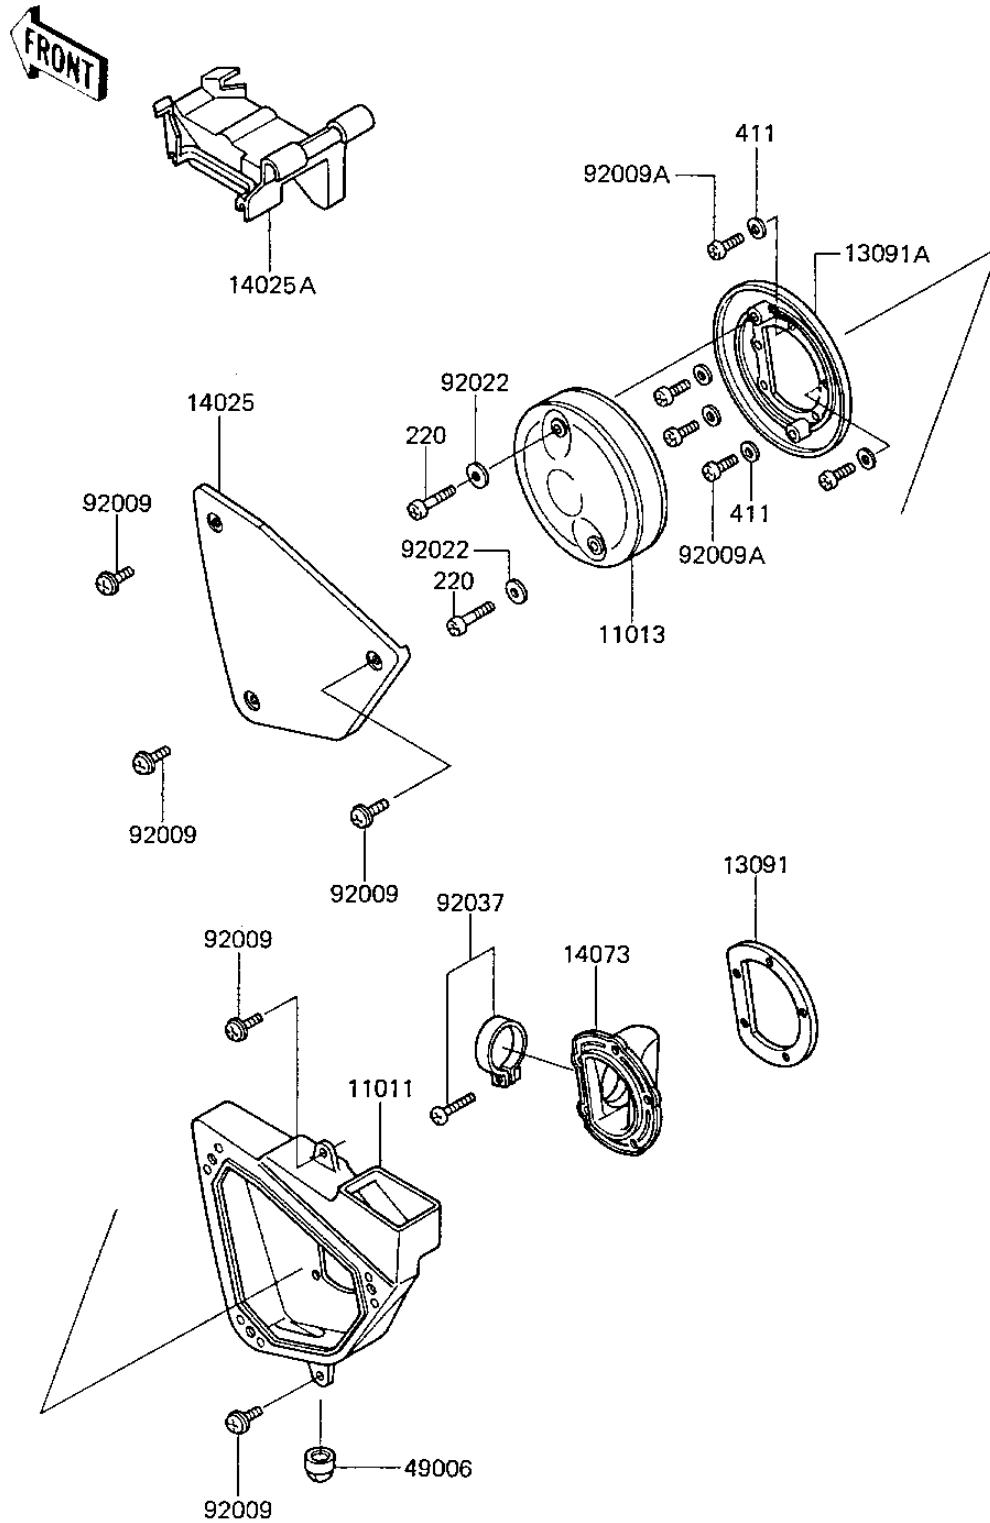

1984 KX125 PARTS DIAGRAM

AIR CLEANER

1984 KX125 PARTS LIST

AIR CLEANER

ITEM NAME	PART NUMBER	QUANTITY
CASE-AIR FILTER (Ref # 11011)	11011-1161	1
ELEMENT-AIR FILTER (Ref # 11013)	11013-1110	1
HOLDER,DUCT (Ref # 13091)	13091-1266	1
HOLDER,ELEMENT (Ref # 13091A)	13091-1267	1
COVER,CASE (Ref # 14025)	14025-1802	1
COVER,DUST (Ref # 14025A)	14025-1803	1
DUCT (Ref # 14073)	14073-1166	1
BOOT,AIR FILTER (Ref # 49006)	49006-1156	1
SCREW,6X14 (Ref # 92009)	92009-1287	5
SCREW,5X14 (Ref # 92009A)	92009-1341	5
WASHER 6.5X20X1.6T (Ref # 92022)	92022-125	2
CLAMP (Ref # 92037)	92037-171	1
SCREW PAN HEAD 6X40 (Ref # 220)	220B0640	2
WASHER PLAIN 5MM (Ref # 411)	411B0500	5