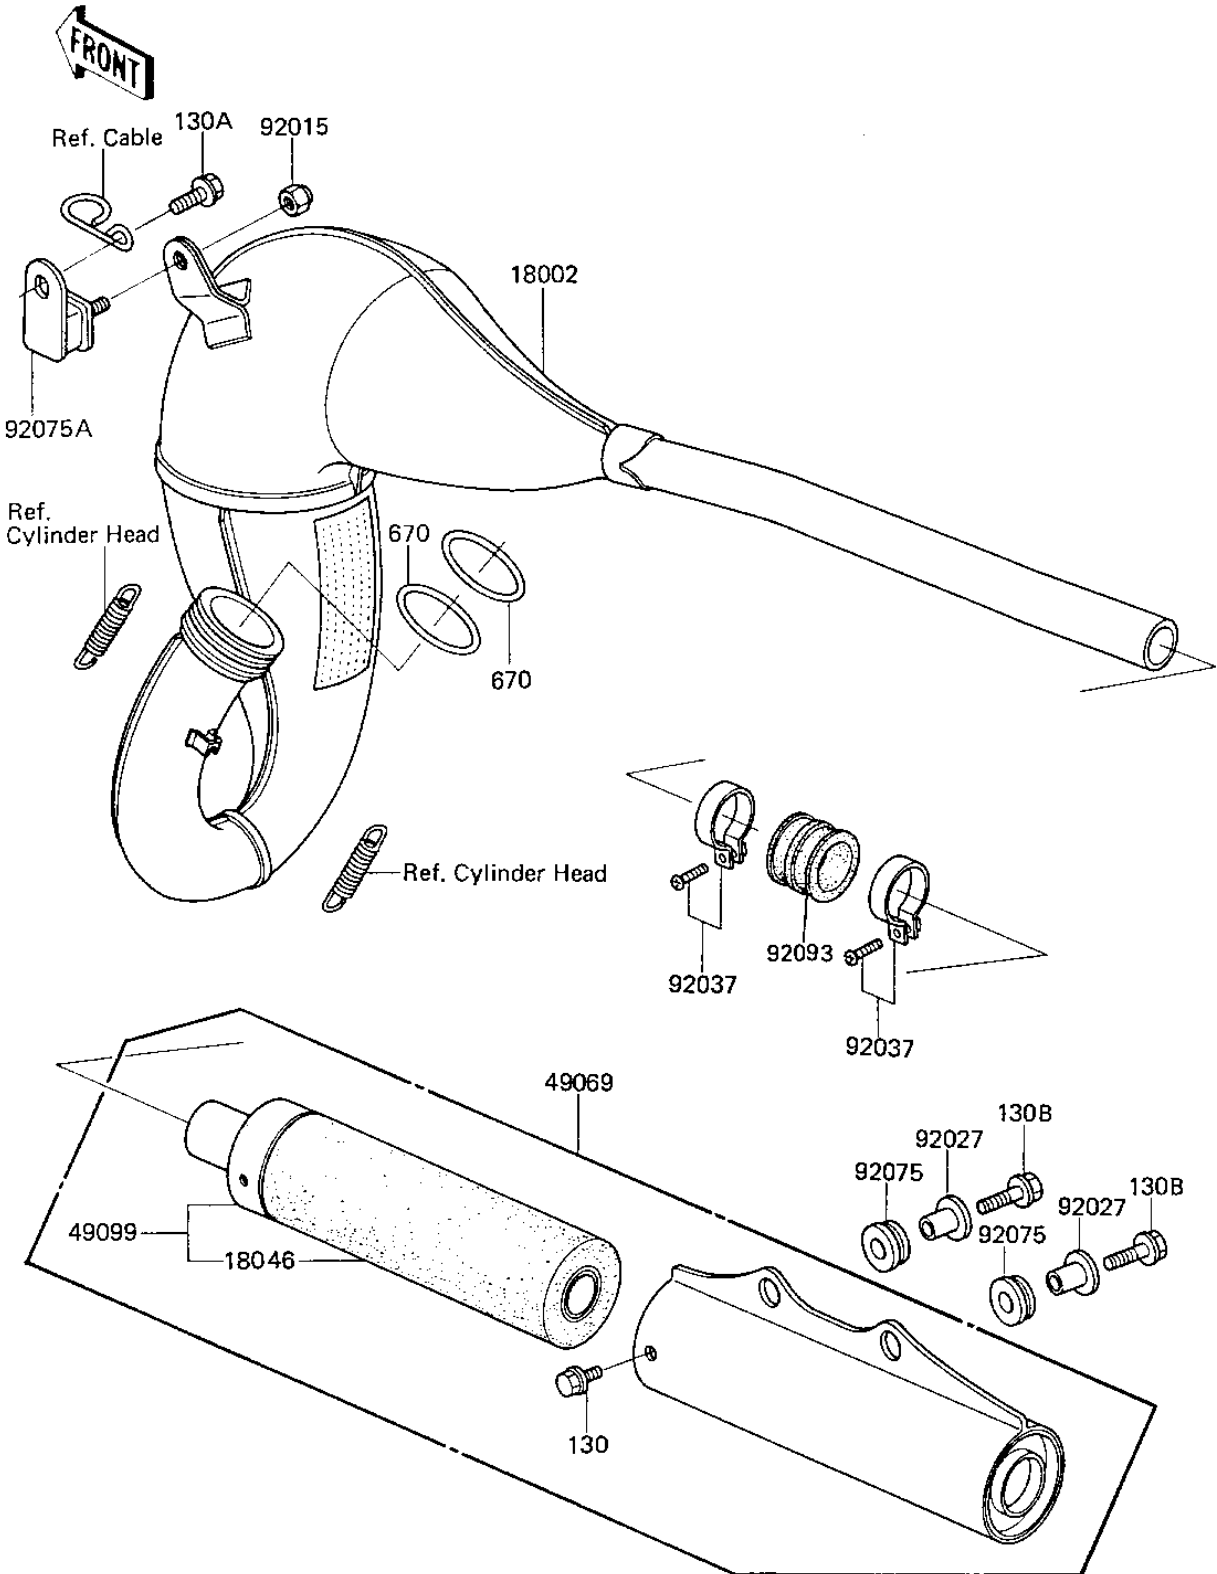

1984 KX125 PARTS DIAGRAM

MUFFLER

1984 KX125 PARTS LIST

MUFFLER

ITEM NAME	PART NUMBER	QUANTITY
BODY-COMP-MUFFLER,F.B (Ref # 18002)	18002-1463	1
WOOL,MUFFLER BAFFLE P (Ref # 18046)	18046-1060	1
MUFFLER-ASSY (Ref # 49069)	49069-1053	1
BAFFLE-PIPE MUFFLER (Ref # 49099)	49099-1168	1
NUT-6MM (Ref # 92015)	92015-1078	1
COLLAR,SEAT (Ref # 92027)	92027-1062	2
CLAMP,CARBURETOR,40MM (Ref # 92037)	92037-1129	2
DAMPER, HEAD LMP FITT (Ref # 92075)	92075-1123	2
DAMPER,MUFFLER (Ref # 92075A)	92075-1891	1
SEAL,EXHAUST PIPE (Ref # 92093)	92093-1012	1
BOLT-FLANGED (Ref # 130)	130G0508	2
BOLT,FLANGED,6X12 (Ref # 130A)	130G0612	1
BOLT,FLANGED,6X25 (Ref # 130B)	130G0625	2
"O" RING,45M/M (Ref # 670)	670E3045	2