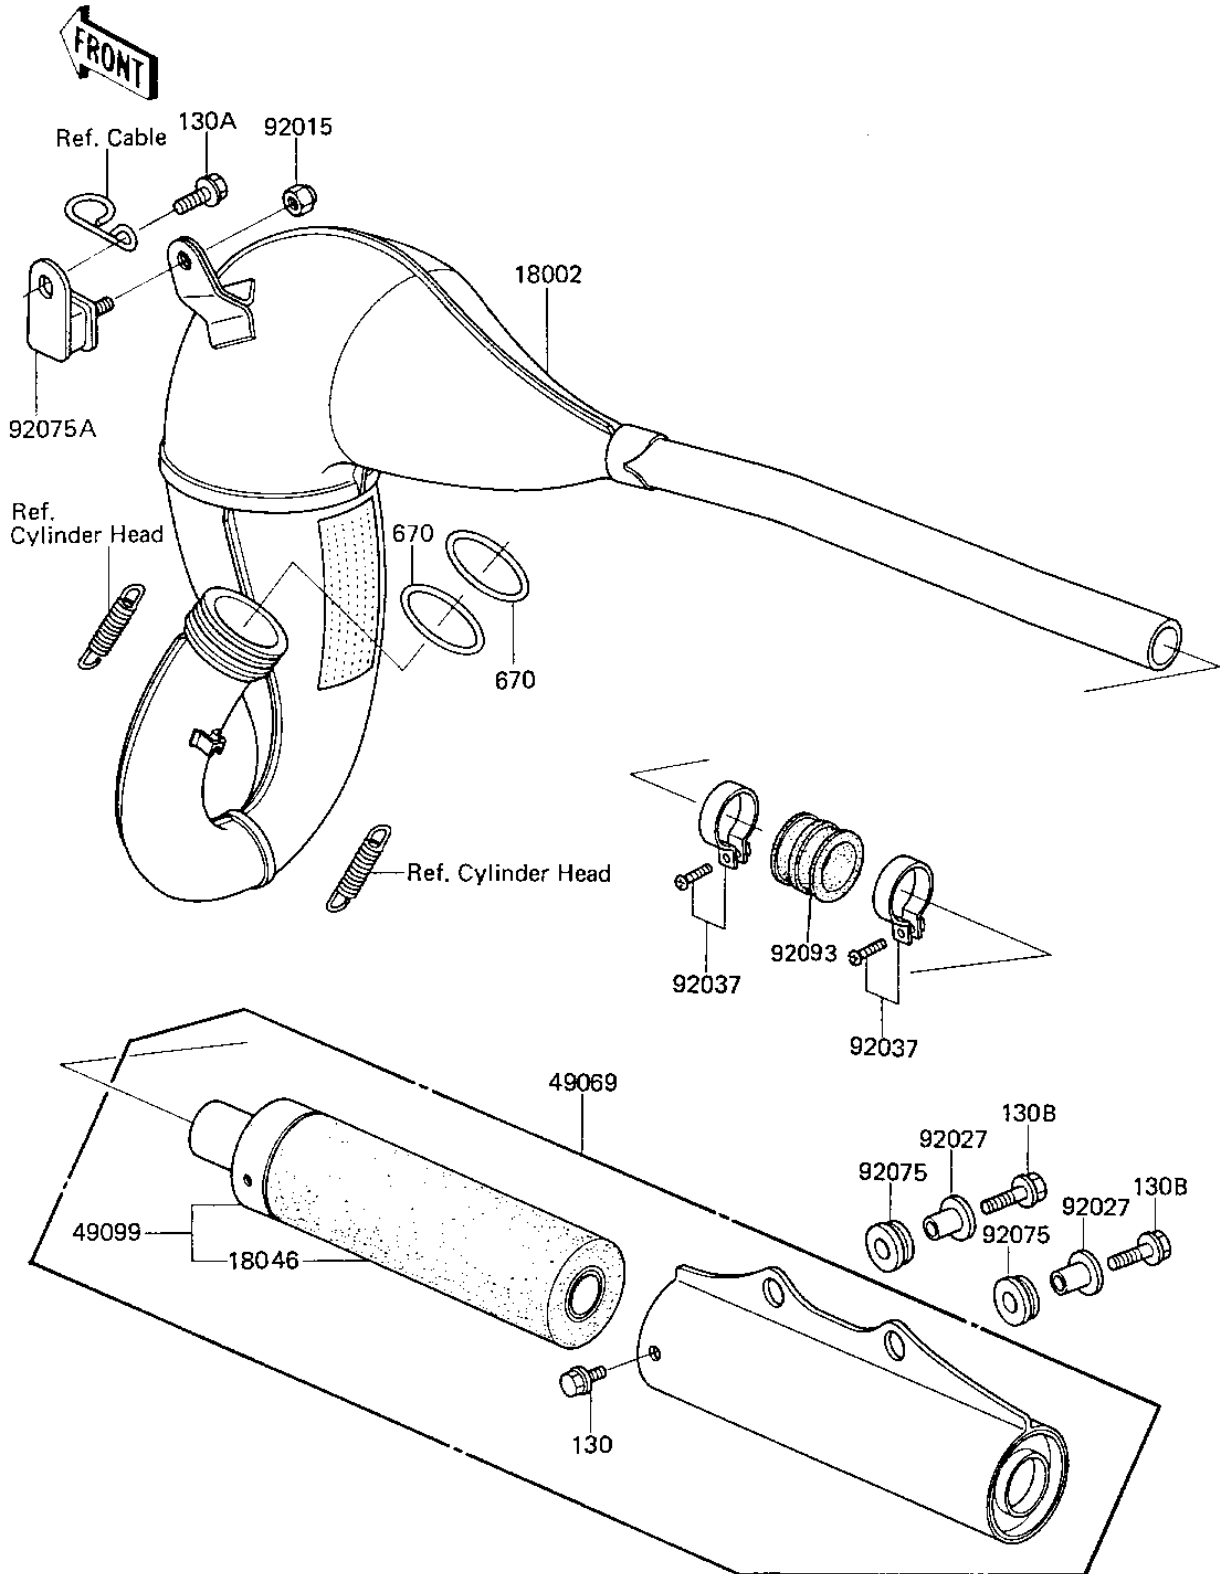

# 1984 KX125 PARTS DIAGRAM

# 1984 KX125 PARTS LIST

## MUFFLER

ITEM NAME	PART NUMBER	QUANTITY
BODY-COMP-MUFFLER,F.B (Ref # 18002)	18002-1463	1
WOOL,MUFFLER BAFFLE P (Ref # 18046)	18046-1060	1
MUFFLER-ASSY (Ref # 49069)	49069-1053	1
BAFFLE-PIPE MUFFLER (Ref # 49099)	49099-1168	1
NUT-6MM (Ref # 92015)	92015-1078	1
COLLAR,SEAT (Ref # 92027)	92027-1062	2
CLAMP,CARBURETOR,40MM (Ref # 92037)	92037-1129	2
DAMPER, HEAD LMP FITT (Ref # 92075)	92075-1123	2
DAMPER,MUFFLER (Ref # 92075A)	92075-1891	1
SEAL,EXHAUST PIPE (Ref # 92093)	92093-1012	1
BOLT-FLANGED (Ref # 130)	130G0508	2
BOLT,FLANGED,6X12 (Ref # 130A)	130G0612	1
BOLT,FLANGED,6X25 (Ref # 130B)	130G0625	2
"O" RING,45M/M (Ref # 670)	670E3045	2