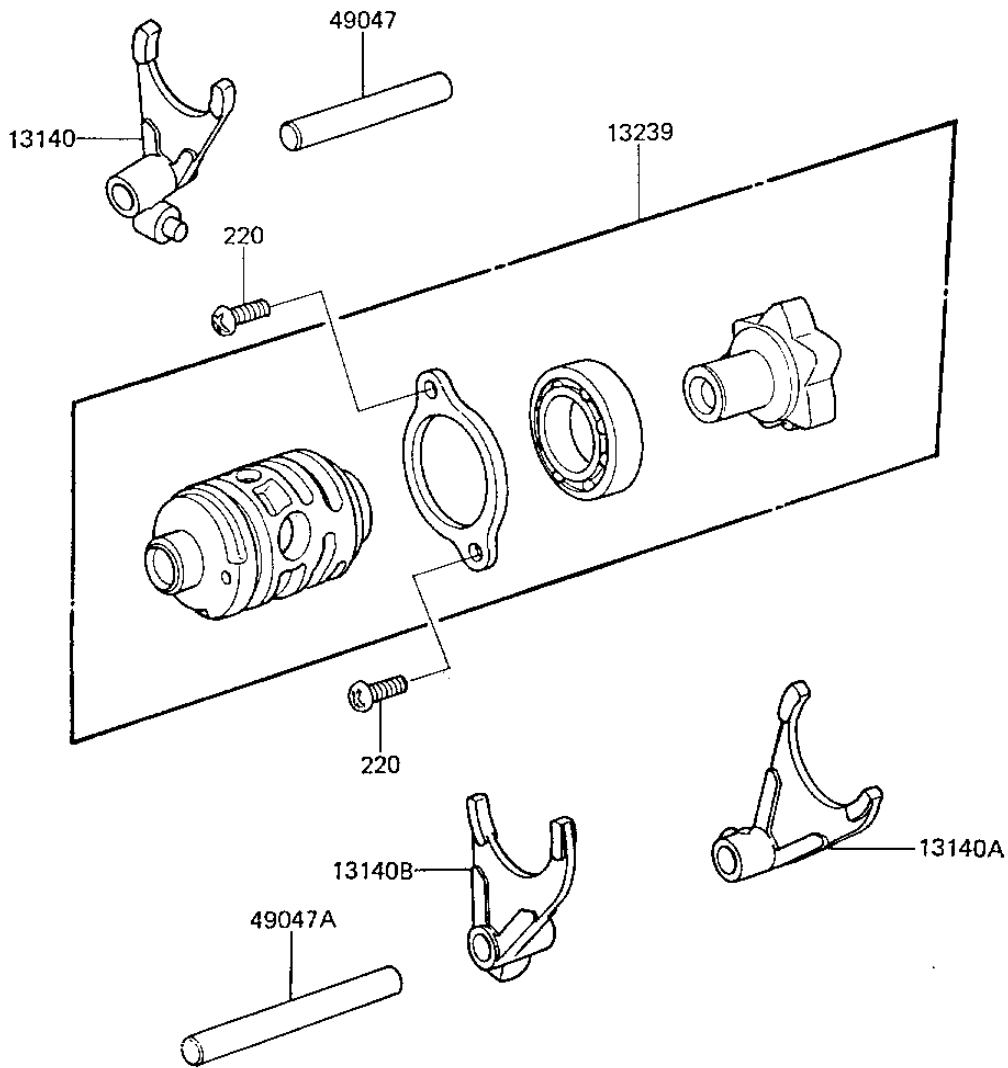

1984 KX125 PARTS DIAGRAM

GEAR CHANGE DRUM & FORKS

1984 KX125 PARTS LIST

GEAR CHANGE DRUM & FORKS

ITEM NAME	PART NUMBER	QUANTITY
FORK-SHIFT,5TH&TOP (Ref # 13140)	13140-1068	1
FORK-SHIFT,LOW&4TH (Ref # 13140A)	13140-1069	1
FORK-SHIFT,2ND&3RD (Ref # 13140B)	13140-1070	1
DRUM-ASSY-CHANGE (Ref # 13239)	13239-1101	1
ROD-SHIFT,8X58 (Ref # 49047)	49047-1017	1
ROD-SHIFT,8X79.5 (Ref # 49047A)	49047-1018	1
SCREW PAN HEAD 6X14 (Ref # 220)	220B0614	2