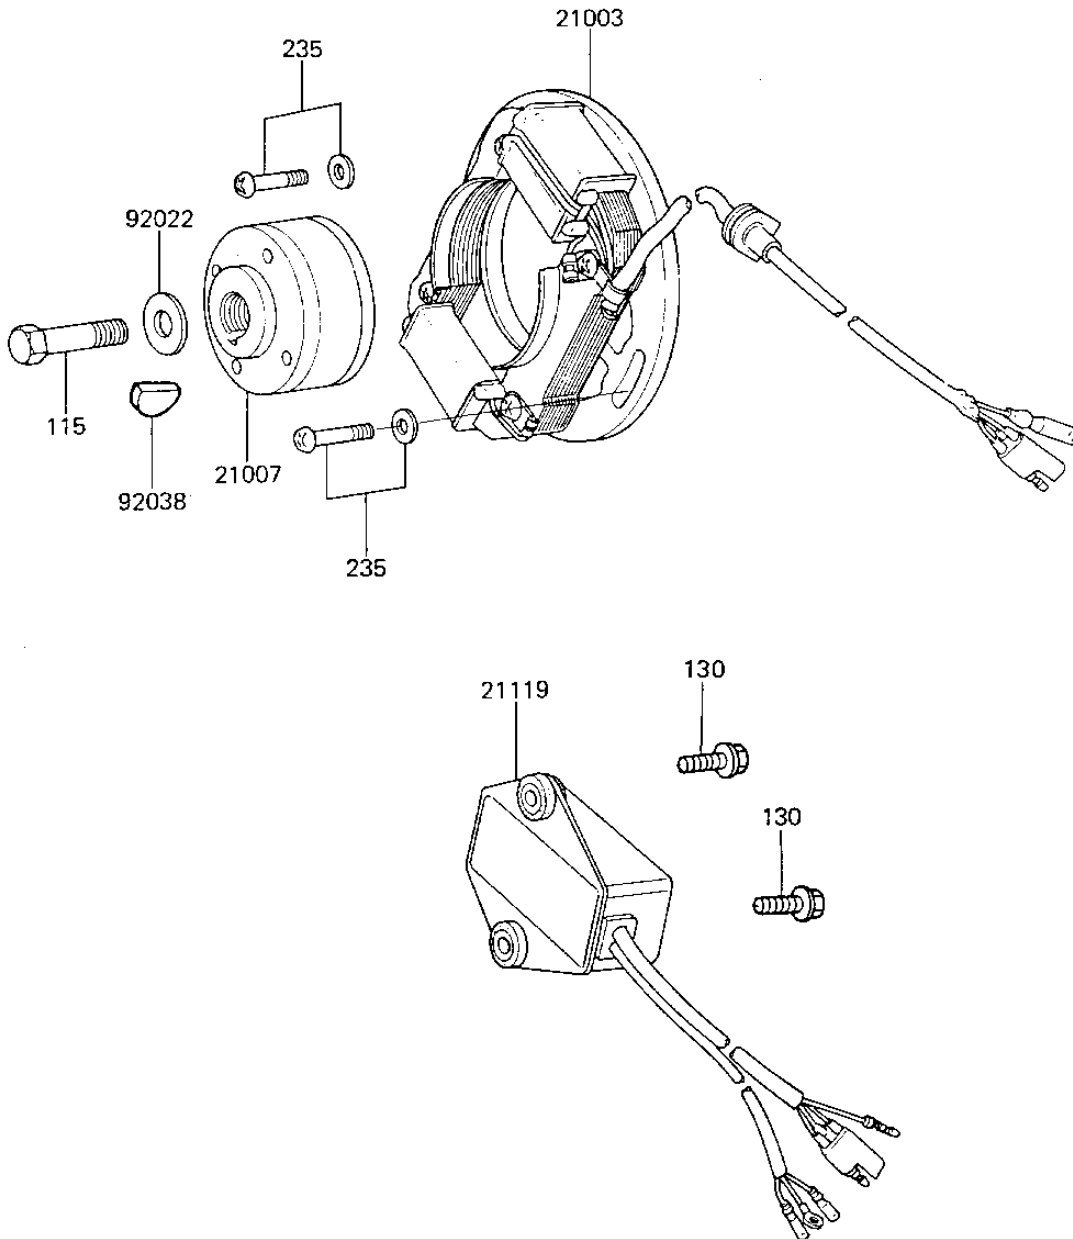

1984 KX125 PARTS DIAGRAM

IGNITION/GENERATOR

1984 KX125 PARTS LIST

IGNITION/GENERATOR

ITEM NAME	PART NUMBER	QUANTITY
STATOR (Ref # 21003)	21003-1115	1
ROTOR (Ref # 21007)	21007-1105	1
IGNITER (Ref # 21119)	21119-1195	1
WASHER,PLAIN,8MM (Ref # 92022)	92022-276	1
WOODRUFF KEY (Ref # 92038)	92038-001	1
BOLT,SMALL UPSET (Ref # 115)	115G0835	1
BOLT-FLANGED,6X18 (Ref # 130)	130G0618	2
SCREW-PAN-WP-CROS (Ref # 235)	235B0616	2