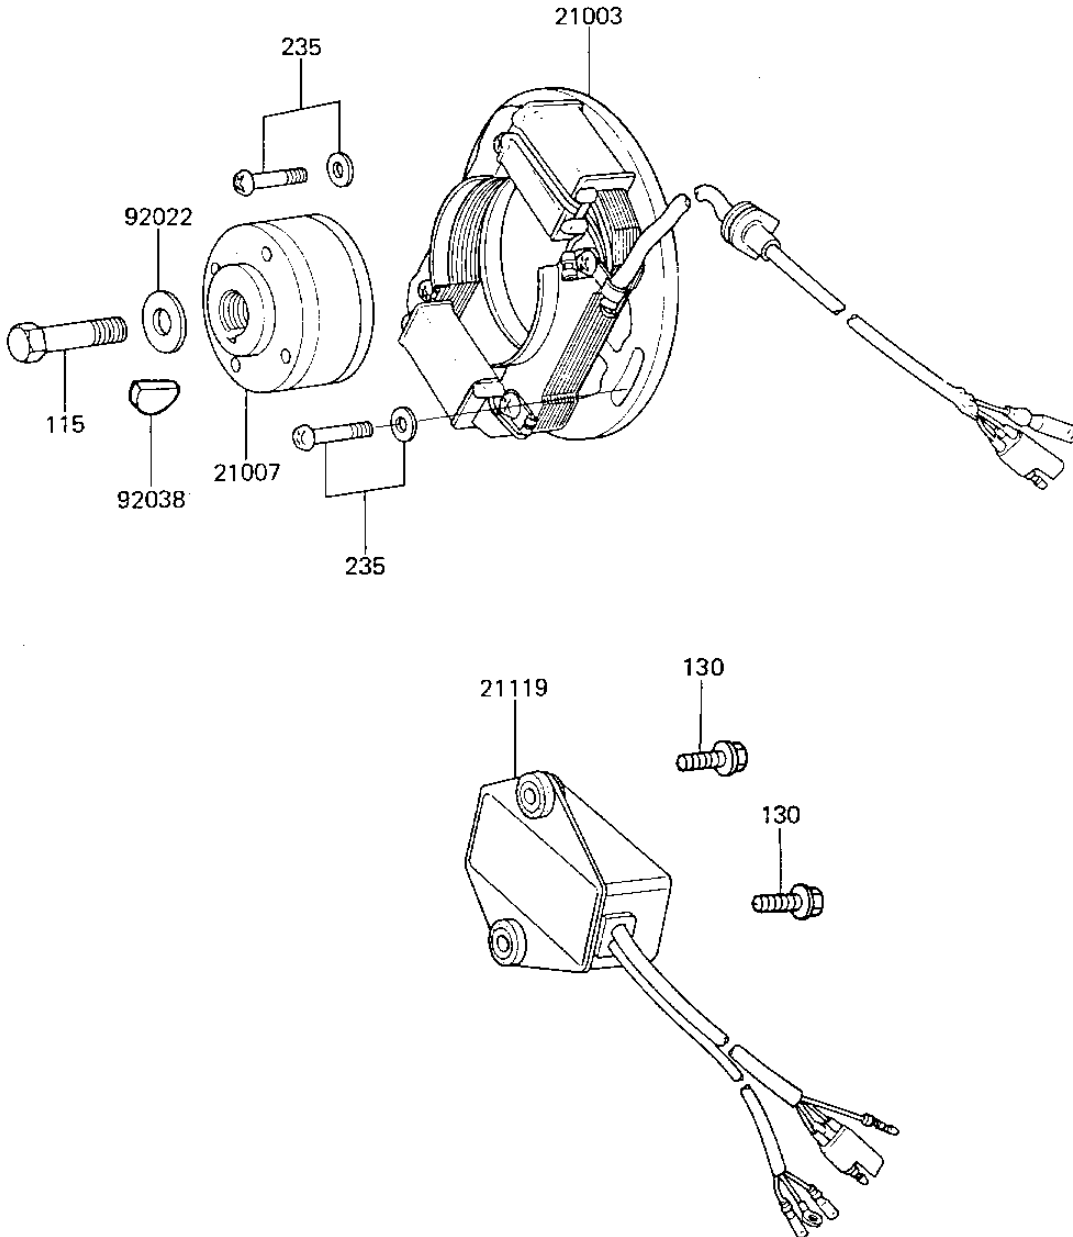

1984 KX125 PARTS DIAGRAM

IGNITION/GENERATOR

1984 KX125 PARTS LIST

IGNITION/GENERATOR

ITEM NAME	PART NUMBER	QUANTITY
STATOR (Ref # 21003)	21003-1115	1
ROTOR (Ref # 21007)	21007-1105	1
IGNITER (Ref # 21119)	21119-1195	1
WASHER,PLAIN,8MM (Ref # 92022)	92022-276	1
WOODRUFF KEY (Ref # 92038)	92038-001	1
BOLT,SMALL UPSET (Ref # 115)	115G0835	1
BOLT-FLANGED,6X18 (Ref # 130)	130G0618	2
SCREW-PAN-WP-CROS (Ref # 235)	235B0616	2