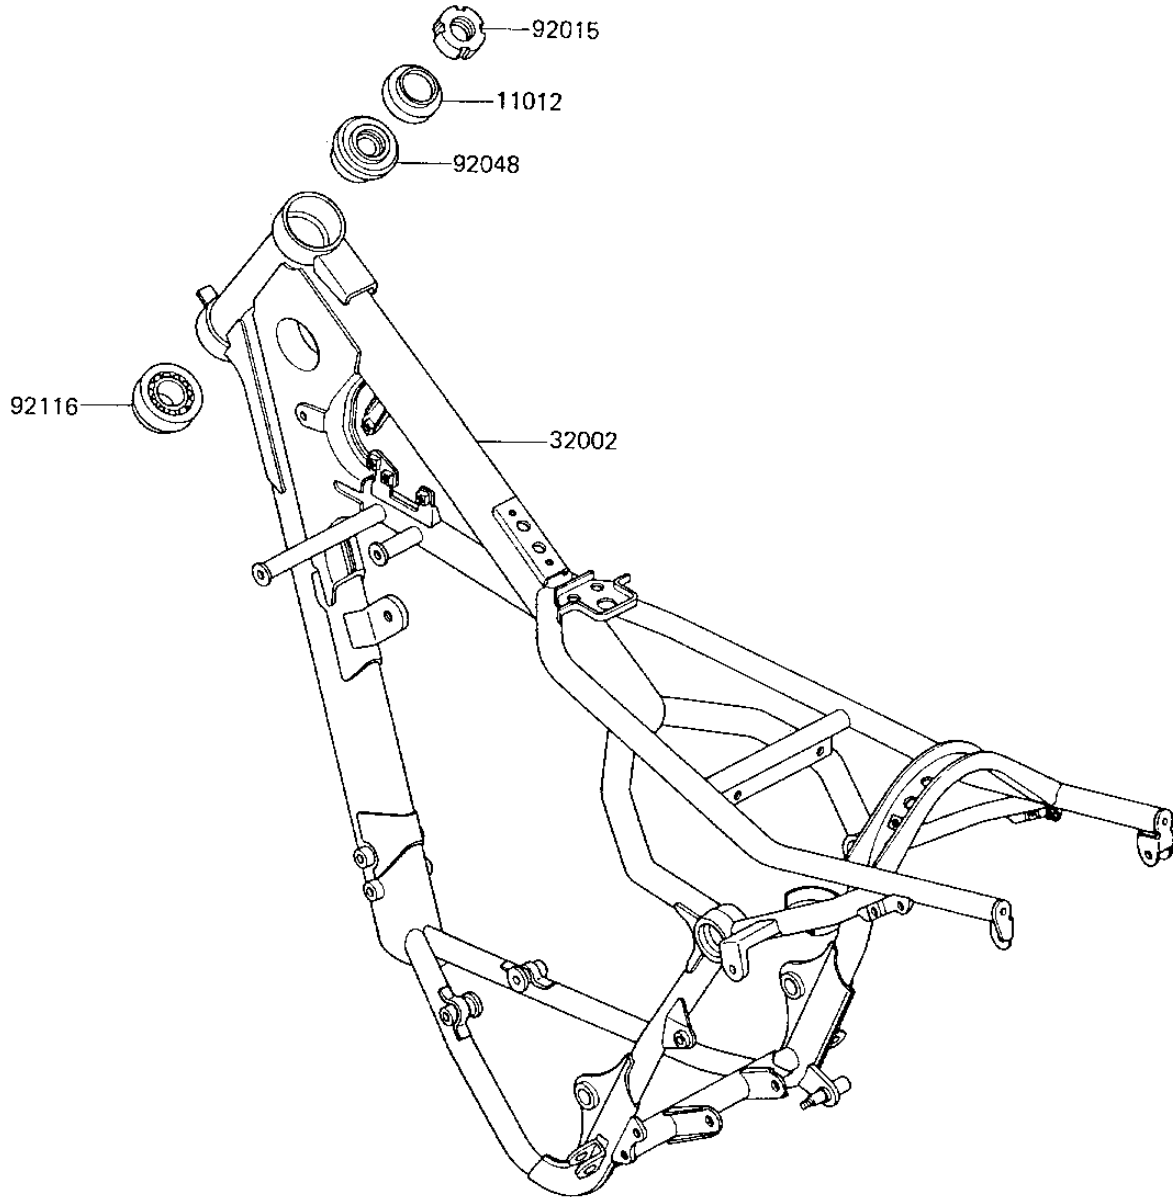

# 1984 KX125 PARTS DIAGRAM

FRAME

# 1984 KX125 PARTS LIST

## FRAME

ITEM NAME	PART NUMBER	QUANTITY
CAP,STEERING STEM (Ref # 11012)	46098-015	1
FRAME-COMP (Ref # 32002)	32002-1683	1
NUT (Ref # 92015)	92015-1546	1
BEARING,STEERING STEM (Ref # 92048)	92047-017	1
BEARING,ROLLER,32006 (Ref # 92116)	92116-1008	1