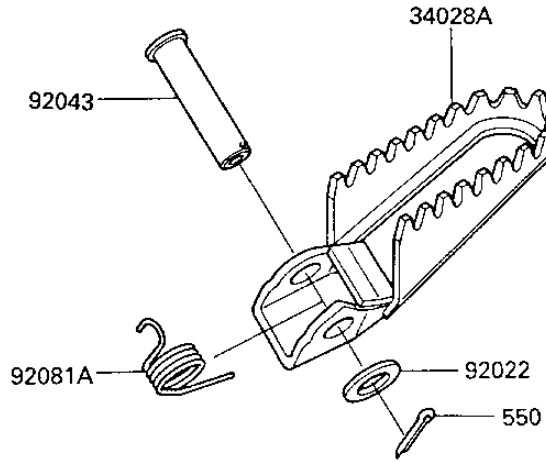

1984 KX125 PARTS DIAGRAM

FOOTRESTS