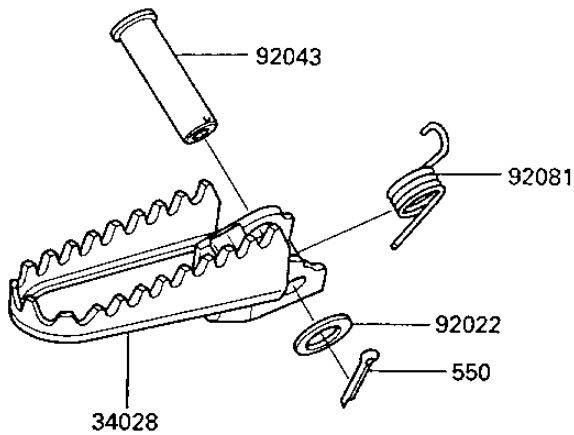

1984 KX125 PARTS DIAGRAM

FOOTRESTS