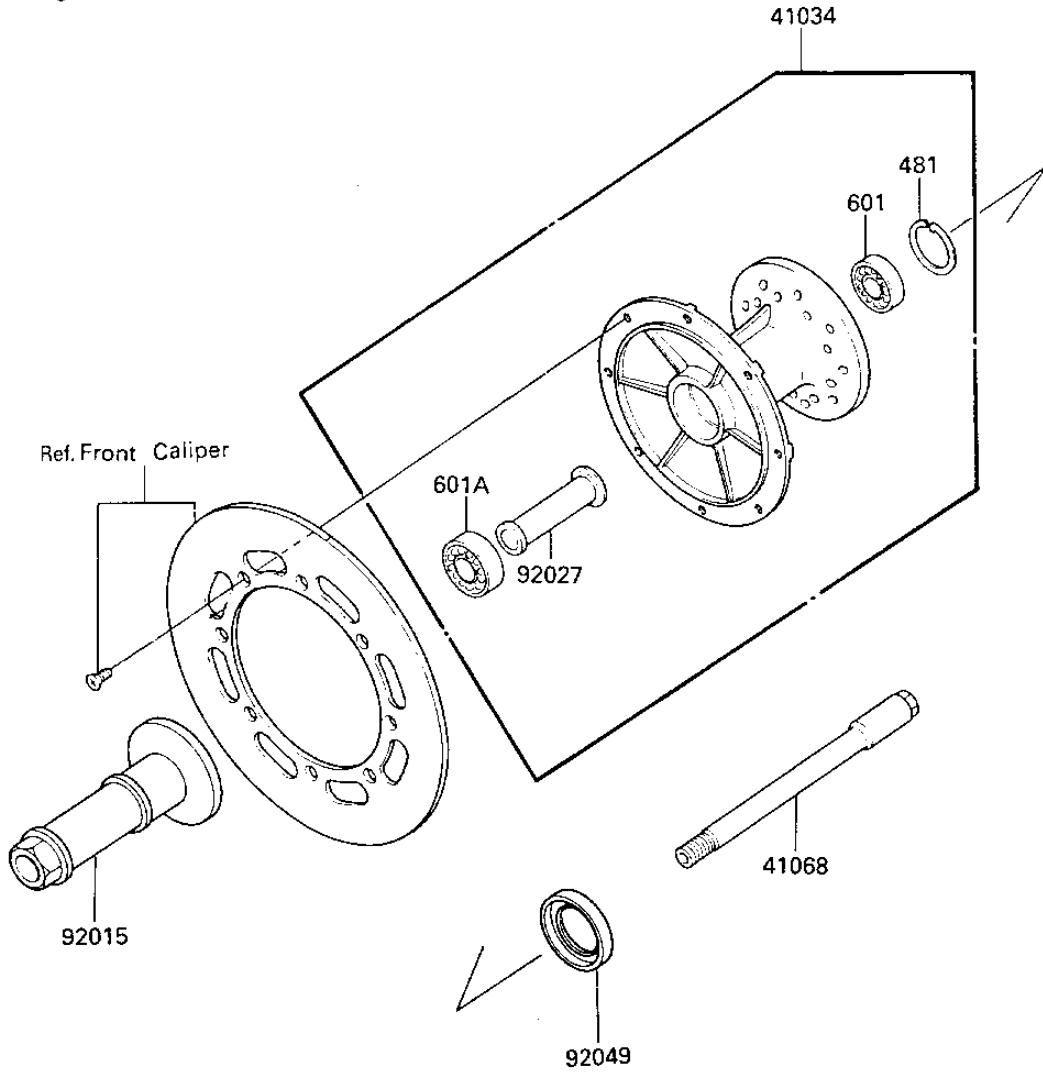

1984 KX125 PARTS DIAGRAM

FRONT HUB

1984 KX125 PARTS LIST

FRONT HUB

ITEM NAME	PART NUMBER	QUANTITY
DRUM-ASSY,FRONT BRAKE (Ref # 41034)	41034-1101	1
AXLE,FRONT (Ref # 41068)	41068-1170	1
NUT,FRONT AXLE (Ref # 92015)	92015-1353	1
COLLAR,FRONT BRAKE DR (Ref # 92027)	92027-1747	1
SEAL-OIL,MH20354.5 (Ref # 92049)	92049-1176	1
CIRCLIP,35MM (Ref # 481)	481J3500	1
BEARING,BALL,#6202UC3 (Ref # 601)	601B6202U	1
BEARING BALL (Ref # 601A)	601B6203U	1