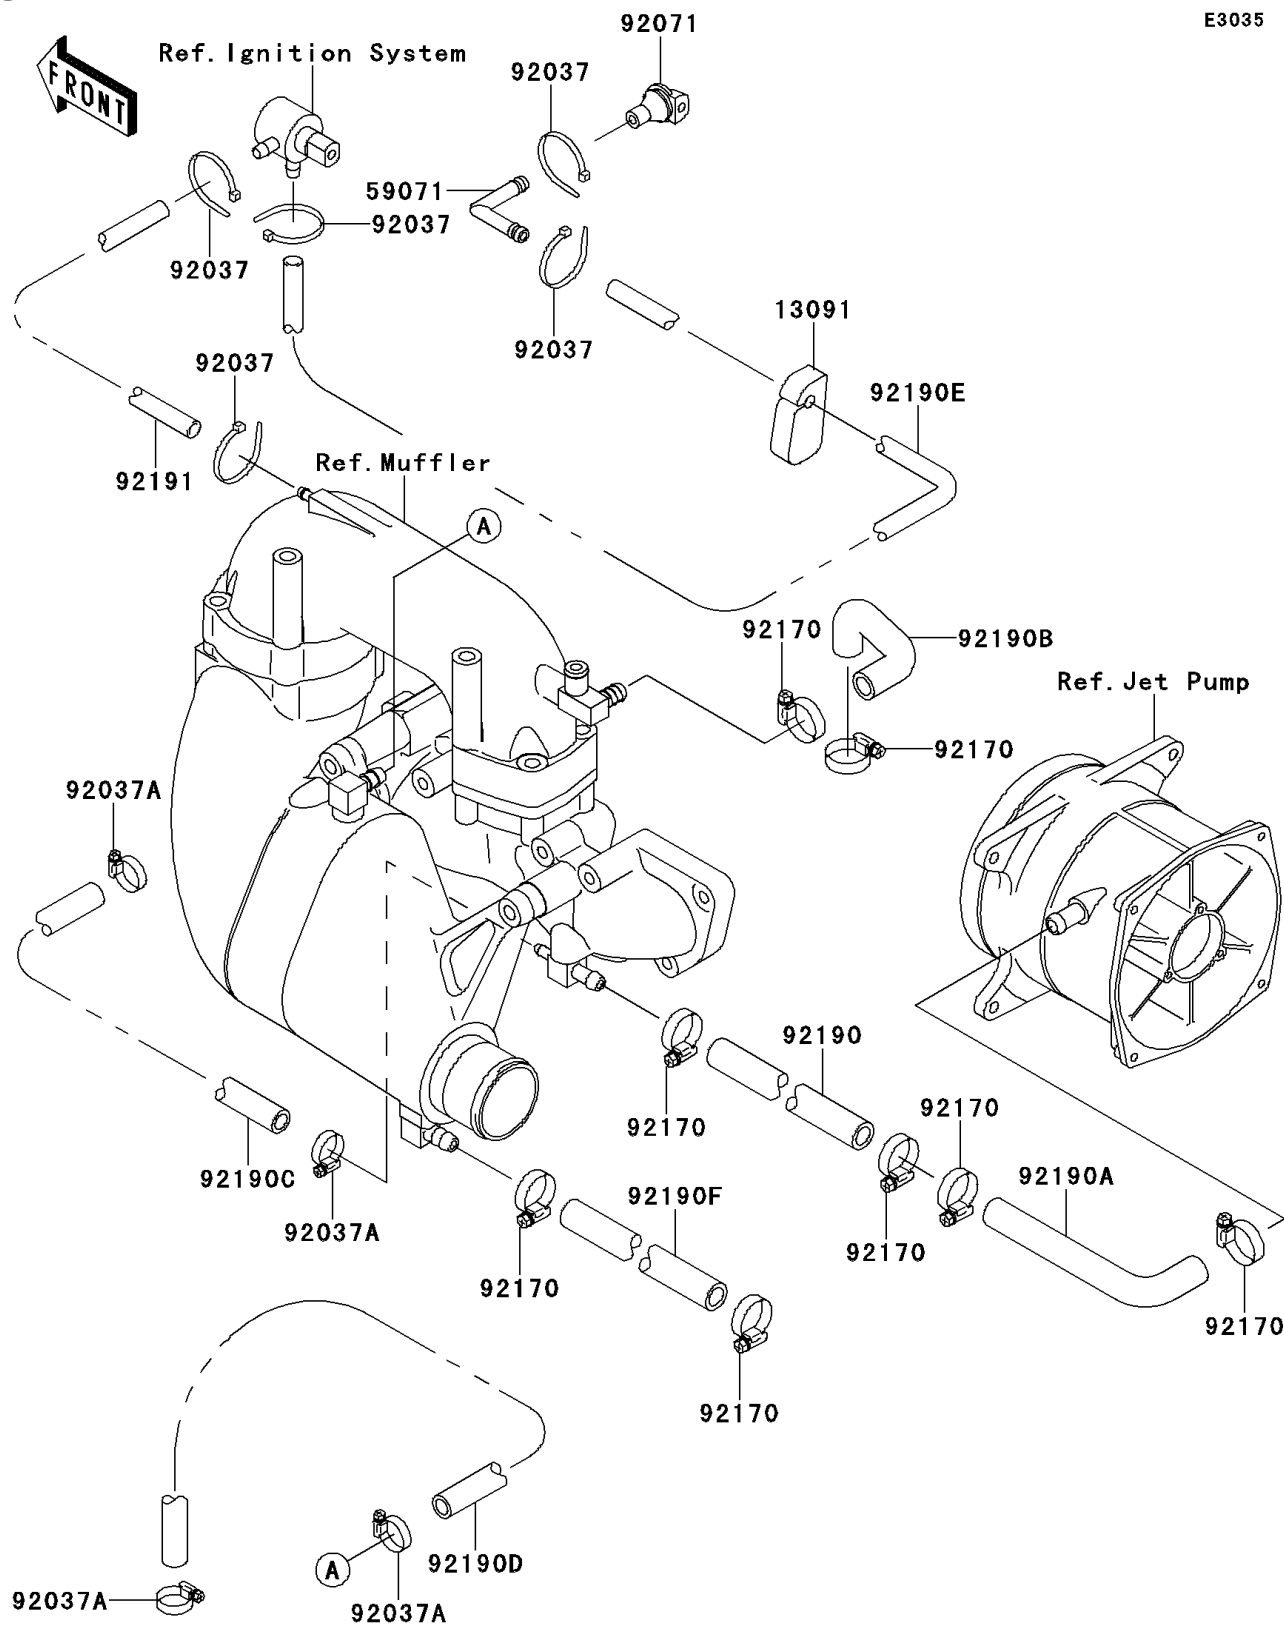

1996 900 ZXi PARTS DIAGRAM

Cooling

E3035

1996 900 ZXi PARTS LIST

Cooling

ITEM NAME	PART NUMBER	QUANTITY
HOLDER (Ref # 13091)	13091-3712	1
JOINT (Ref # 59071)	59071-3736	1
CLAMP (Ref # 92037)	92037-1173	5
CLAMP (Ref # 92037A)	92037-3726	4
GROMMET (Ref # 92071)	92071-3806	1
CLAMP (Ref # 92170)	92170-3718	8
TUBE,MANIFOLD-HULL (Ref # 92190)	92190-3953	1
TUBE,PUMP-HULL (Ref # 92190A)	92190-3954	1
TUBE,HEAD-EXHAUSTPIPE (Ref # 92190B)	92190-3955	1
TUBE,MANIFOLD-COVER (Ref # 92190C)	92190-3974	1
TUBE,COVER-CHAMBER (Ref # 92190D)	92190-3975	1
TUBE,"RETURN",7X12X750 (Ref # 92190E)	92190-3985	1
TUBE,CHAMBER-TAIL PIPE (Ref # 92190F)	92190-3998	1
TUBE,EXHAUST PIPE-SENSOR (Ref # 92191)	92191-3802	1