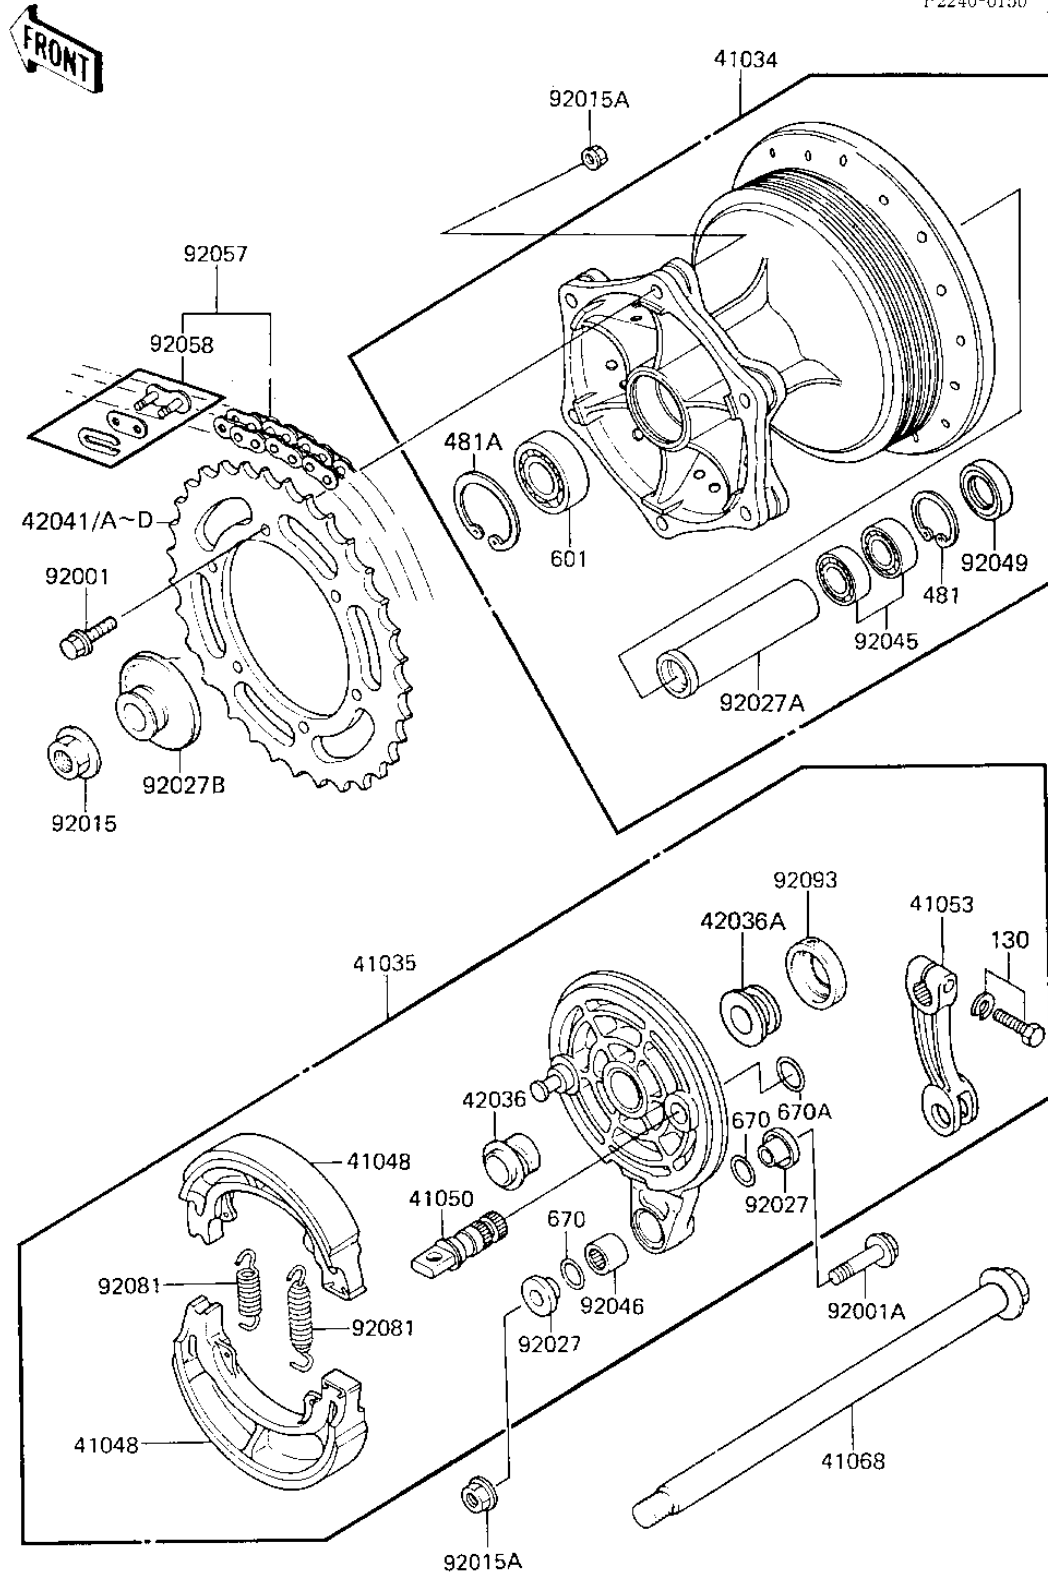

1984 KX125 PARTS DIAGRAM

REAR HUB/BRAKE/CHAIN

F2240-0150

1984 KX125 PARTS LIST

REAR HUB/BRAKE/CHAIN

ITEM NAME	PART NUMBER	QUANTITY
-----------	-------------	----------