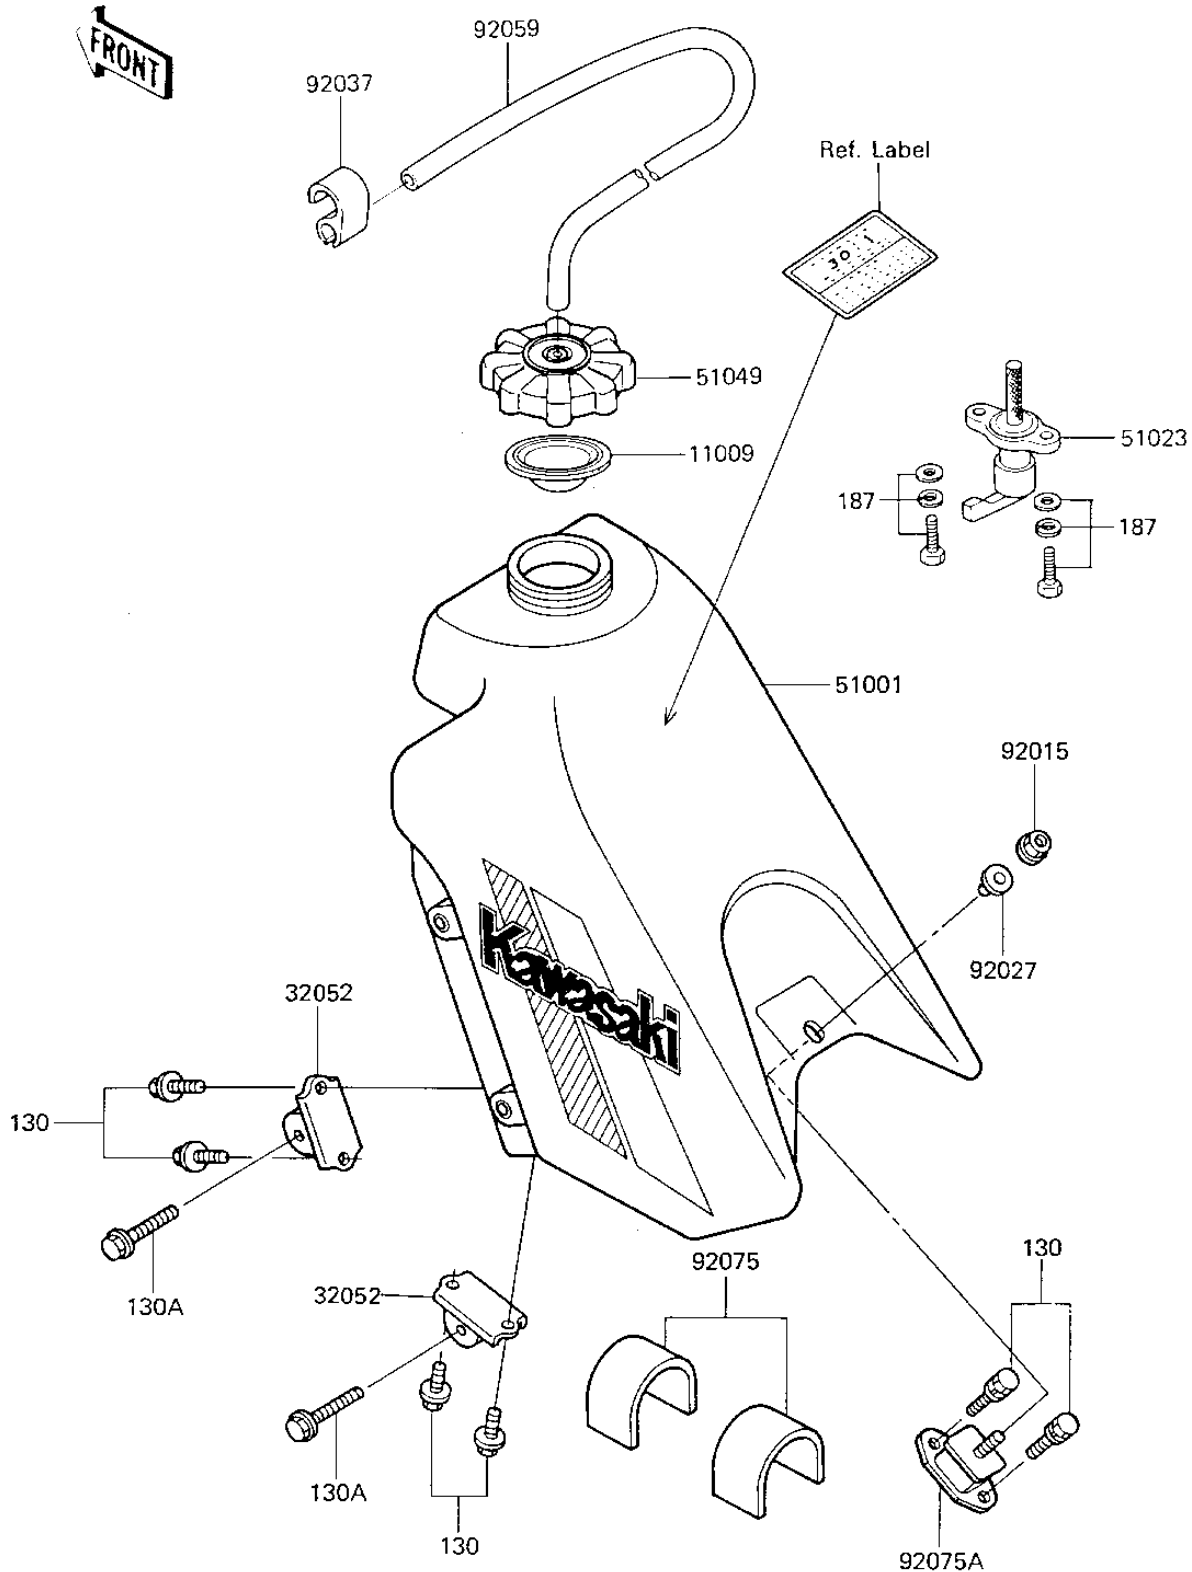

# 1984 KX125 PARTS DIAGRAM

## FUEL TANK

# 1984 KX125 PARTS LIST

## FUEL TANK

ITEM NAME	PART NUMBER	QUANTITY
GASKET,FUEL TANK (Ref # 11009)	11009-1452	1
BRACKET-TANK (Ref # 32052)	32052-1104	2
TANK-COMP-FUEL,L.GREE (Ref # 51001)	51001-5415-6W	1
TAP-ASSY-FUEL (Ref # 51023)	51023-1115	1
CAP-TANK,FUEL (Ref # 51049)	51049-1006	1
NUT-6MM (Ref # 92015)	92015-1078	1
COLLAR,FUEL TANK (Ref # 92027)	92027-1745	1
CLAMP,TUBE (Ref # 92037)	92037-1377	1
TUBE,5X9X250 (Ref # 92059)	92059-1258	1
DAMPER (Ref # 92075)	92075-1382	2
DAMPER,FUEL TANK (Ref # 92075A)	92075-1587	1
BOLT,FLANGED,6X12 (Ref # 130)	130G0612	6
BOLT,FLANGED,6X30 (Ref # 130A)	130G0630	2
BOLT-UPSET-WSP (Ref # 187)	187B0616	2