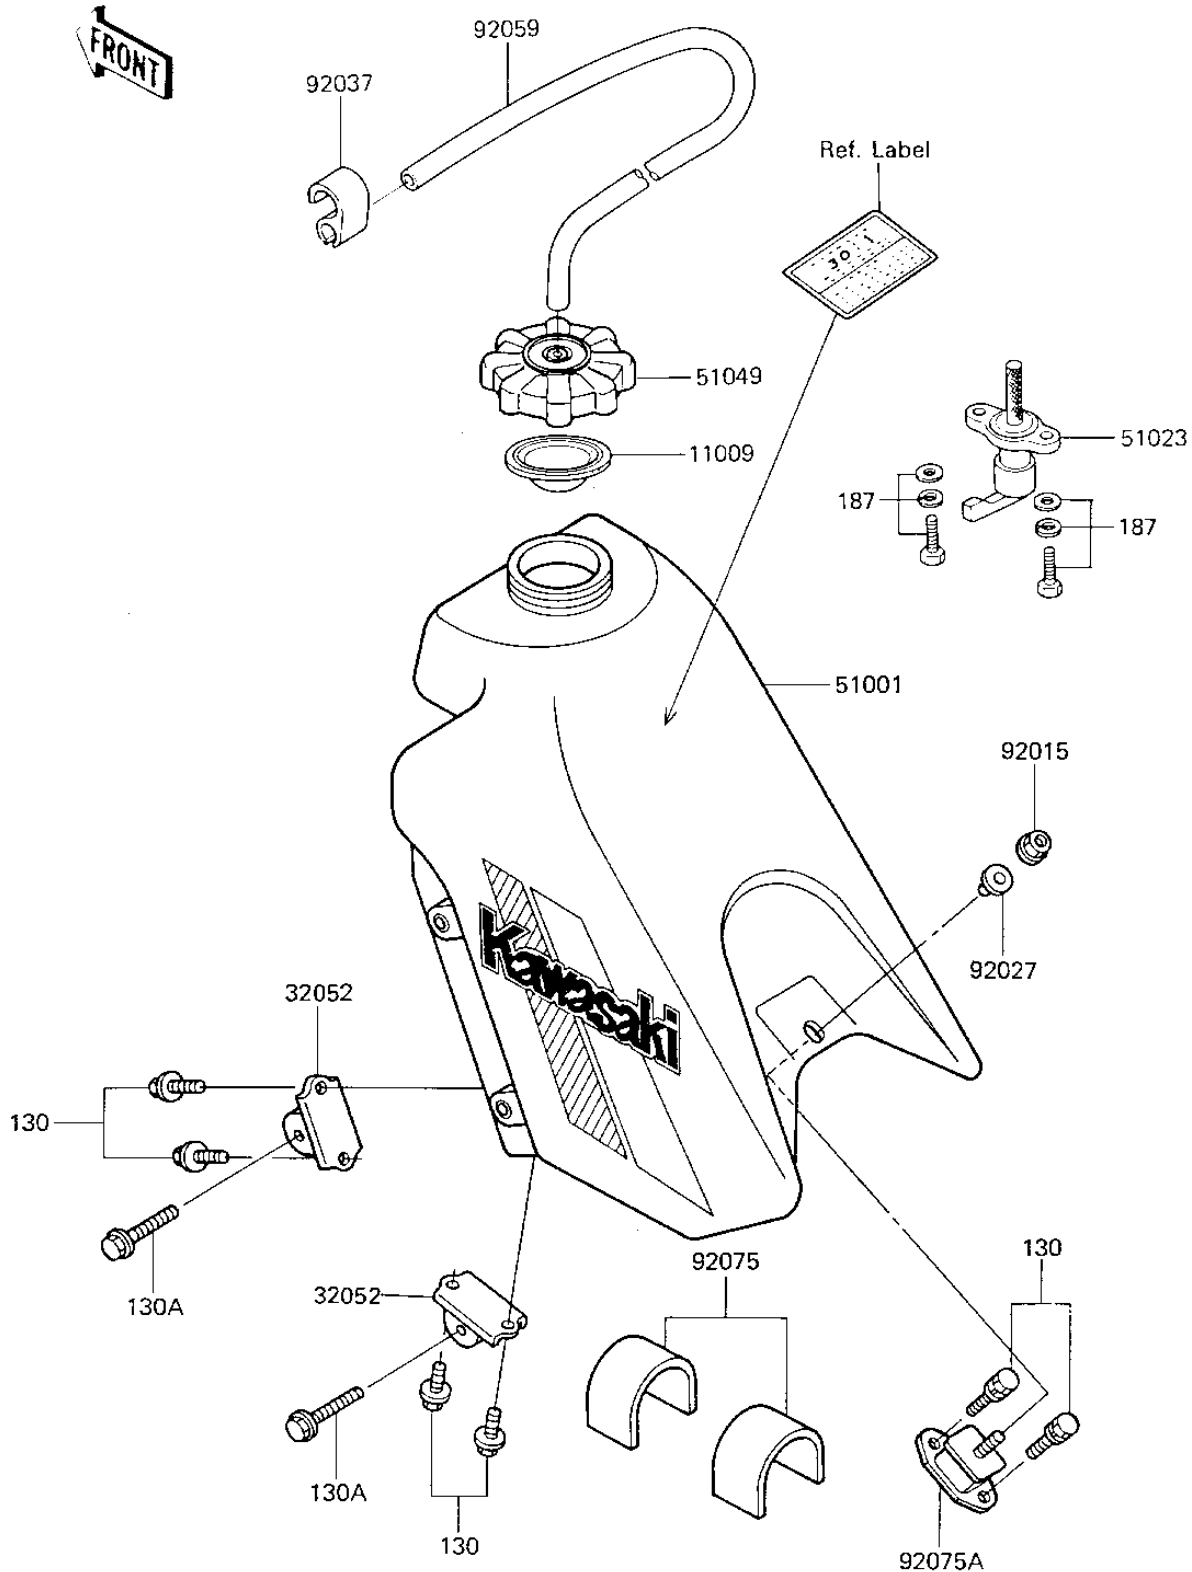

1984 KX125 PARTS DIAGRAM

FUEL TANK

1984 KX125 PARTS LIST

FUEL TANK

ITEM NAME	PART NUMBER	QUANTITY
GASKET,FUEL TANK (Ref # 11009)	11009-1452	1
BRACKET-TANK (Ref # 32052)	32052-1104	2
TANK-COMP-FUEL,L.GREE (Ref # 51001)	51001-5415-6W	1
TAP-ASSY-FUEL (Ref # 51023)	51023-1115	1
CAP-TANK,FUEL (Ref # 51049)	51049-1006	1
NUT-6MM (Ref # 92015)	92015-1078	1
COLLAR,FUEL TANK (Ref # 92027)	92027-1745	1
CLAMP,TUBE (Ref # 92037)	92037-1377	1
TUBE,5X9X250 (Ref # 92059)	92059-1258	1
DAMPER (Ref # 92075)	92075-1382	2
DAMPER,FUEL TANK (Ref # 92075A)	92075-1587	1
BOLT,FLANGED,6X12 (Ref # 130)	130G0612	6
BOLT,FLANGED,6X30 (Ref # 130A)	130G0630	2
BOLT-UPSET-WSP (Ref # 187)	187B0616	2