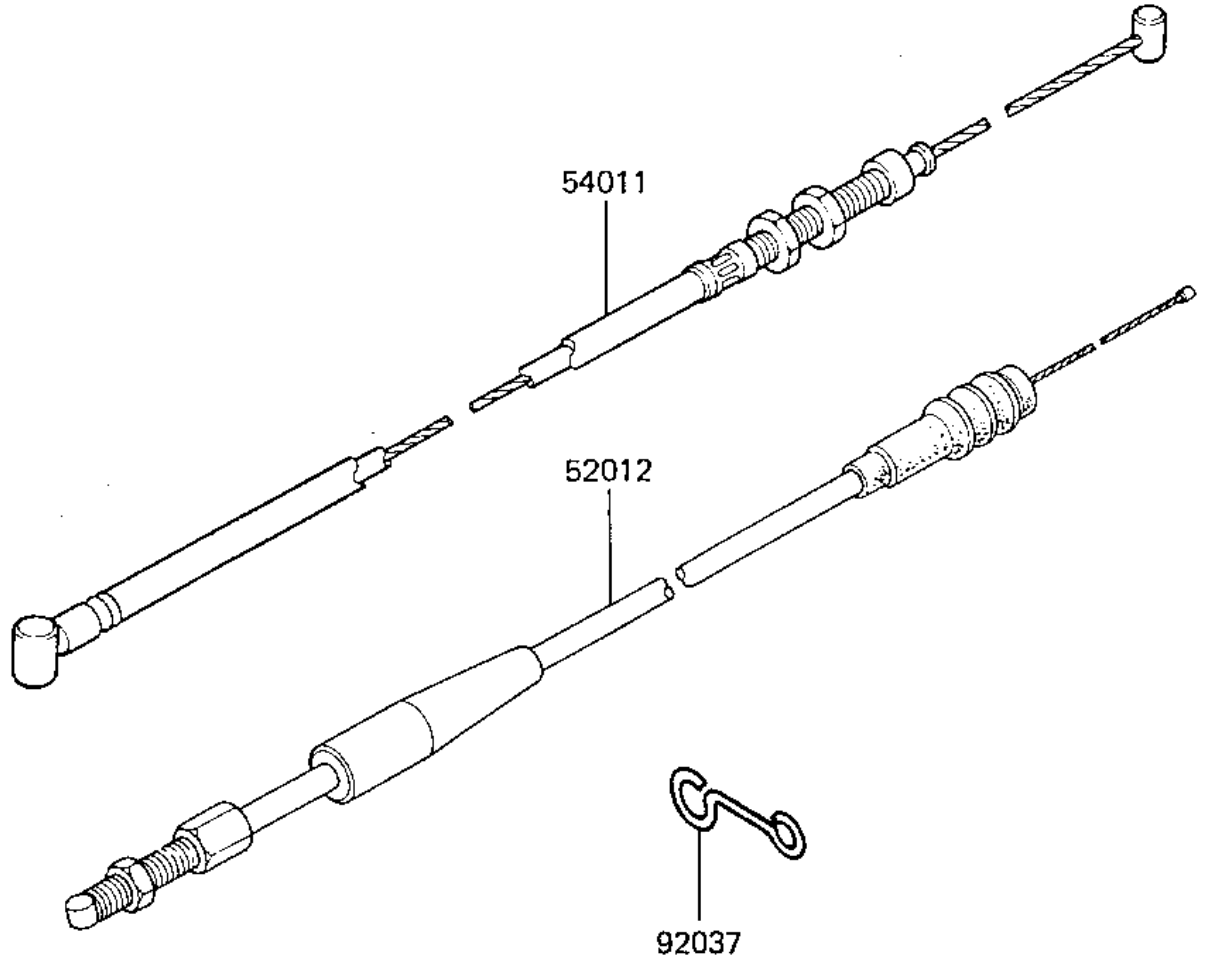

1984 KX125 PARTS DIAGRAM

CABLES

1984 KX125 PARTS LIST

CABLES

ITEM NAME	PART NUMBER	QUANTITY
CABLE-CLUTCH (Ref # 54011)	54011-1157	1
CABLE-THROTTLE (Ref # 54012)	54012-1119	1
CLAM,CABLE (Ref # 92037)	92037-1064	1