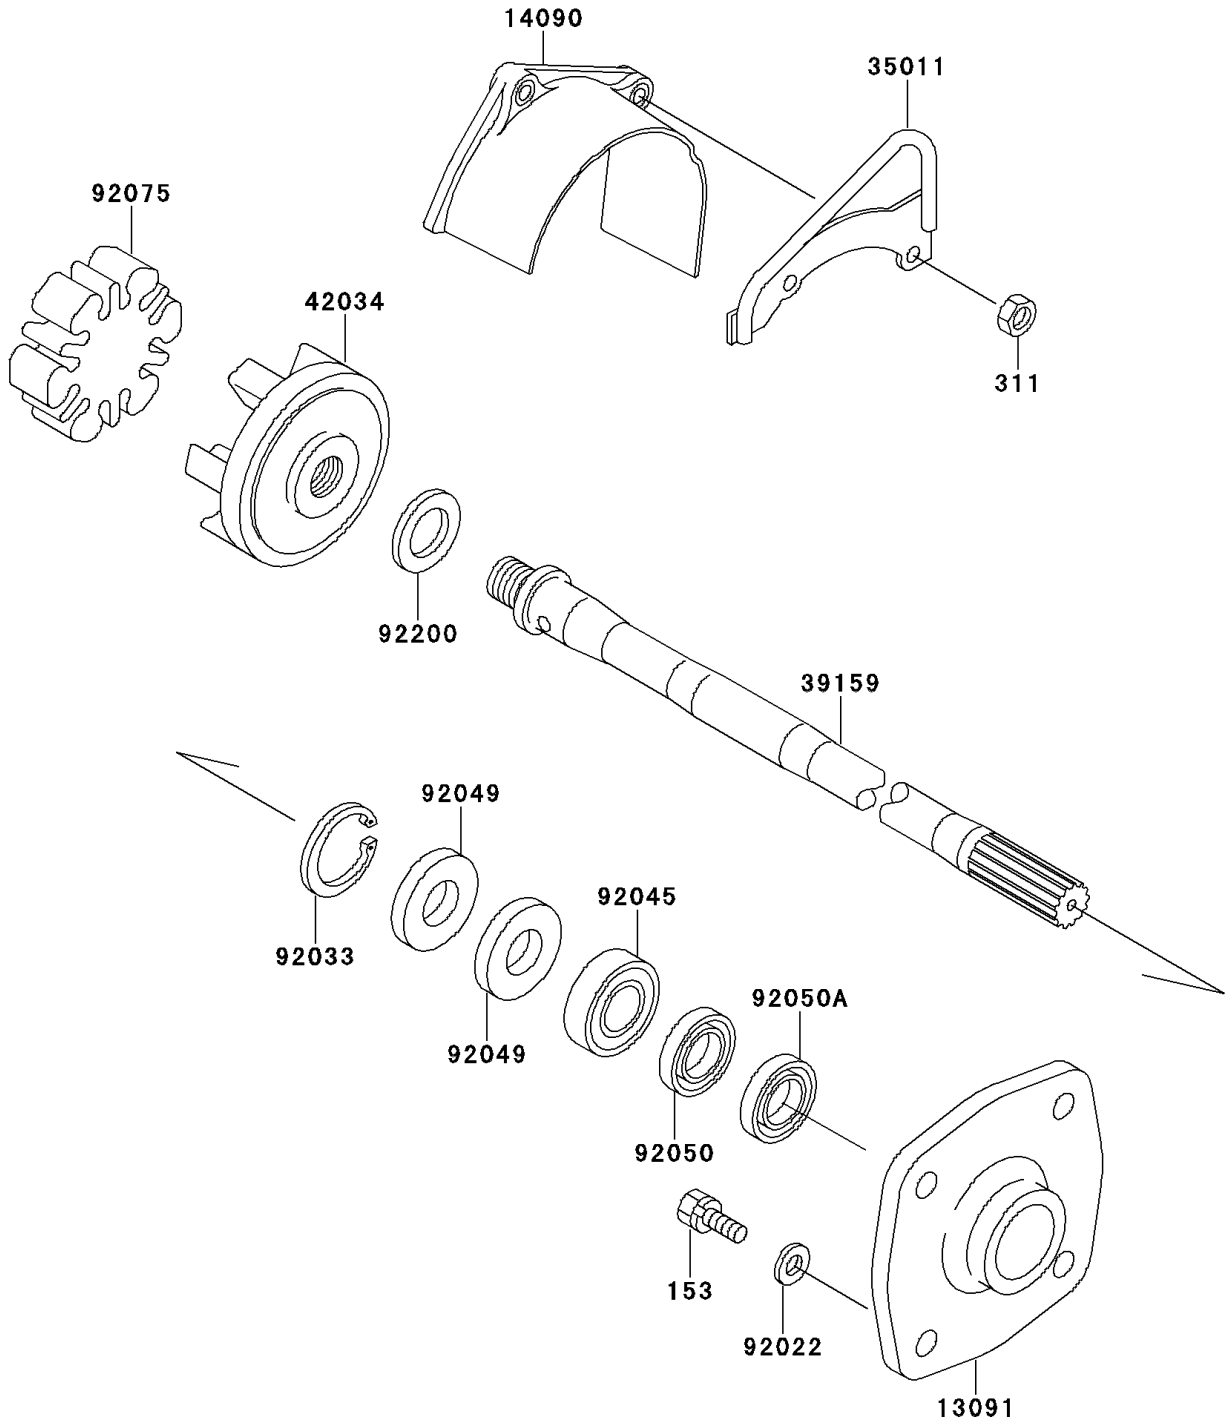

# 1995 900 ZXi PARTS DIAGRAM

Drive Shaft

E3134

## 1995 900 ZXi PARTS LIST

### Drive Shaft

ITEM NAME	PART NUMBER	QUANTITY
BOLT-WS-SMALL (Ref # 153)	153R0830	4
NUT-HEX,6MM (Ref # 311)	311R0600	2
HOLDER (Ref # 13091)	13091-3730	1
COVER,COUPLING (Ref # 14090)	14090-3761	1
STAY (Ref # 35011)	35011-3704	1
SHAFT-DRIVE (Ref # 39159)	39159-3722	1
COUPLING (Ref # 42034)	42034-3708	1
WASHER,8.2X18X1.5 (Ref # 92022)	92022-1964	4
RING-SNAP,42MM (Ref # 92033)	92033-3713	1
BEARING-BALL,60042RD (Ref # 92045)	92045-3705	1
SEAL-OIL,S620426 (Ref # 92049)	92049-3707	2
SEAL-OIL,SCY20368 (Ref # 92050)	92050-502	1
SEAL-OIL,SC20367 (Ref # 92050A)	92050-503	1
DAMPER,COUPLING (Ref # 92075)	92075-520	1
WASHER,24X32X2.0 (Ref # 92200)	92200-3739	1