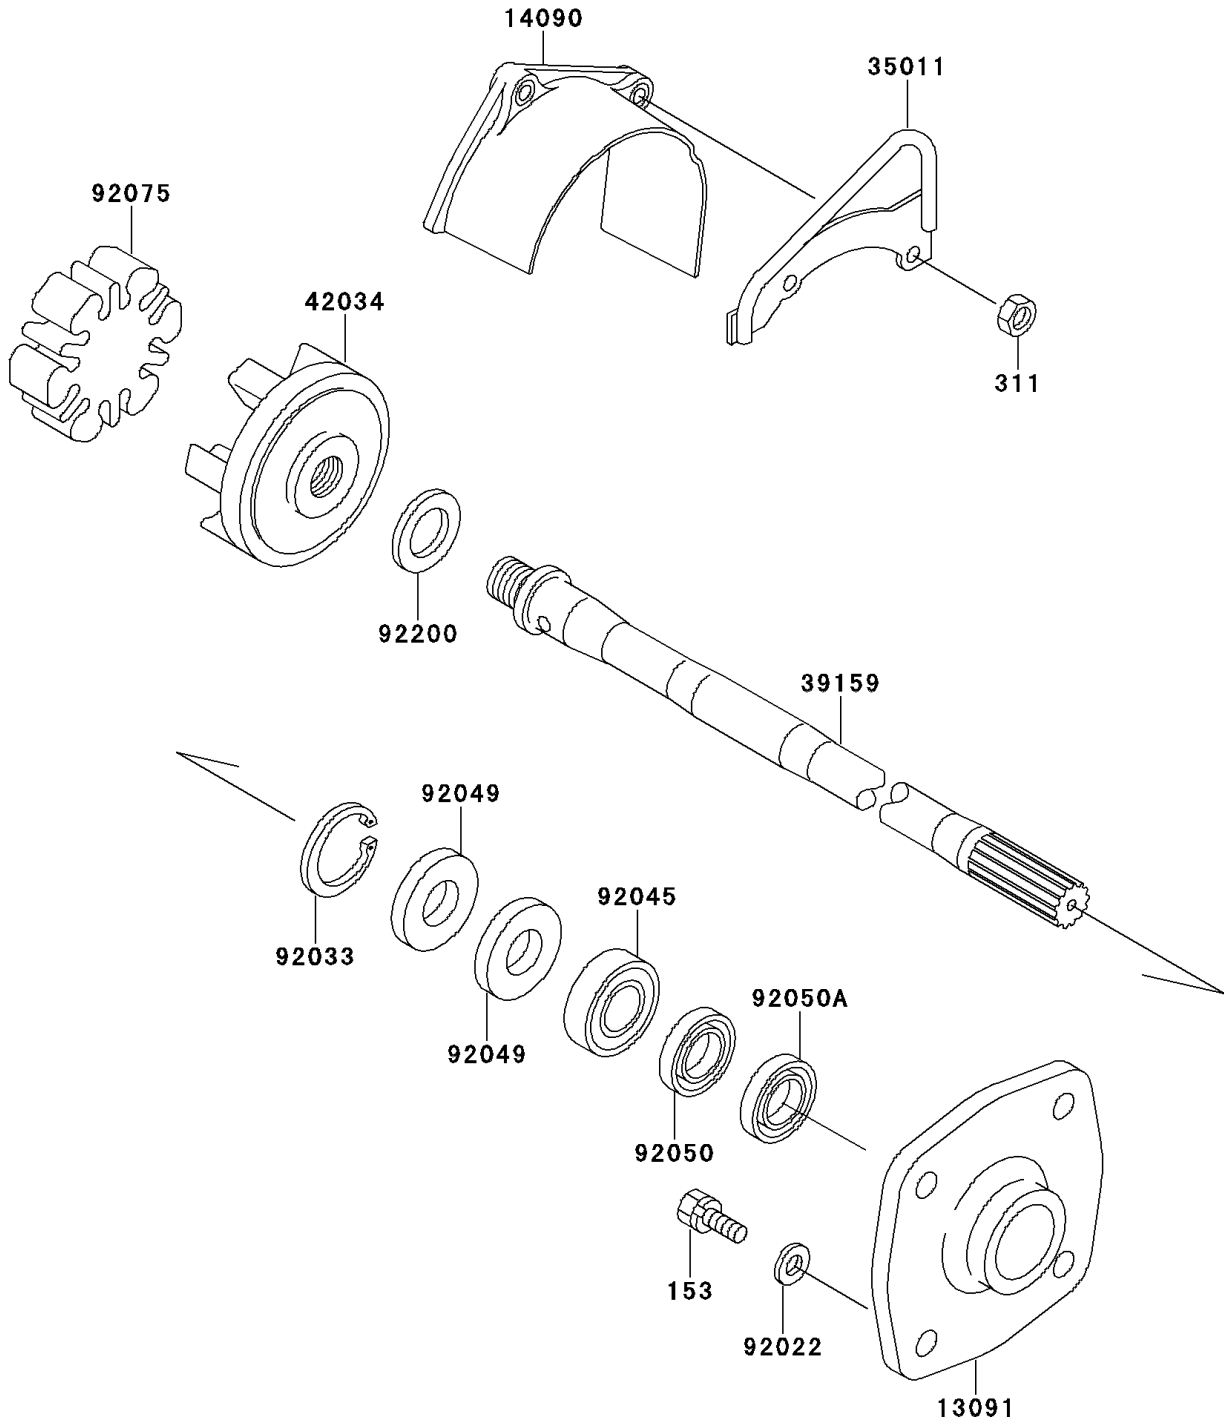

1996 900 ZXi PARTS DIAGRAM

Drive Shaft

E3134

1996 900 ZXi PARTS LIST

Drive Shaft

ITEM NAME	PART NUMBER	QUANTITY
BOLT-WS-SMALL (Ref # 153)	153R0830	4
NUT-HEX,6MM (Ref # 311)	311R0600	2
HOLDER (Ref # 13091)	13091-3730	1
COVER,COUPLING (Ref # 14090)	14090-3761	1
STAY (Ref # 35011)	35011-3704	1
SHAFT-DRIVE (Ref # 39159)	39159-3722	1
COUPLING (Ref # 42034)	42034-3708	1
WASHER,8.2X18X1.5 (Ref # 92022)	92022-1964	4
RING-SNAP,42MM (Ref # 92033)	92033-3713	1
BEARING-BALL,60042RD (Ref # 92045)	92045-3705	1
SEAL-OIL,S620426 (Ref # 92049)	92049-3707	2
SEAL-OIL,SCY20368 (Ref # 92050)	92050-502	1
SEAL-OIL,SC20367 (Ref # 92050A)	92050-503	1
DAMPER,COUPLING (Ref # 92075)	92075-520	1
WASHER,24X32X2.0 (Ref # 92200)	92200-3739	1