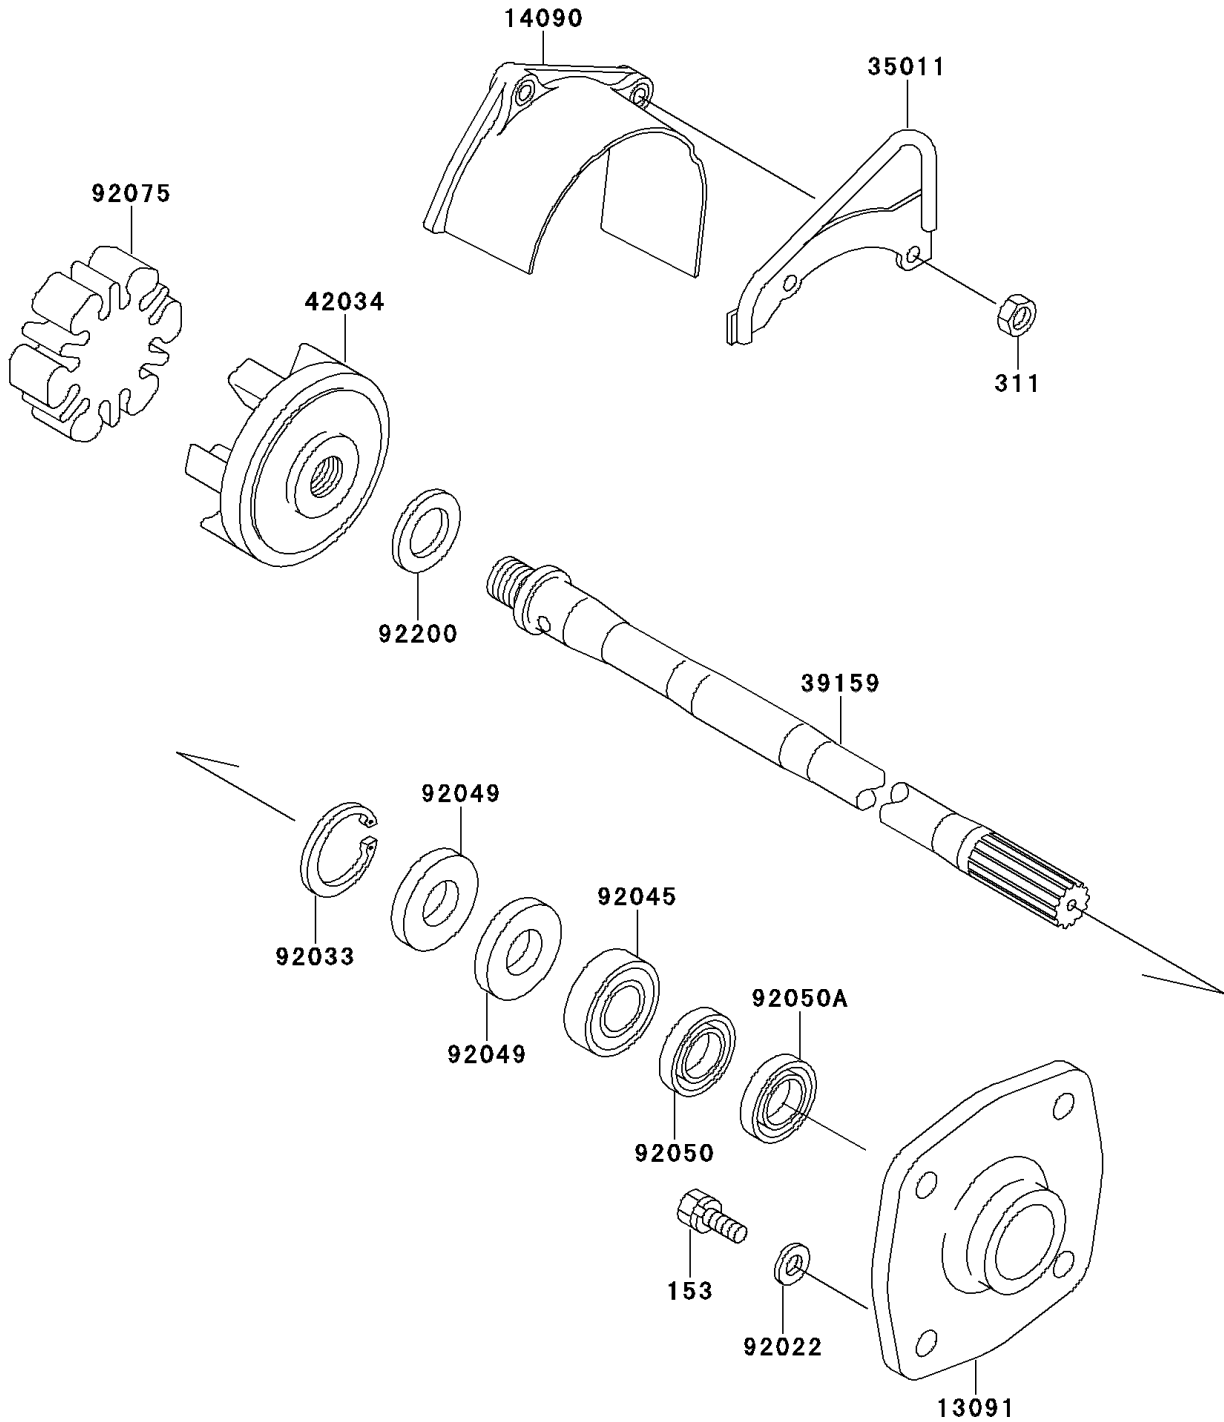

# 1997 900 ZXi PARTS DIAGRAM

Drive Shaft

E3134

## 1997 900 ZXi PARTS LIST

### Drive Shaft

ITEM NAME	PART NUMBER	QUANTITY
BOLT-WS-SMALL (Ref # 153)	153R0830	4
NUT-HEX,6MM (Ref # 311)	311R0600	2
HOLDER (Ref # 13091)	13091-3730	1
COVER,COUPLING (Ref # 14090)	14090-3761	1
STAY (Ref # 35011)	35011-3704	1
SHAFT-DRIVE (Ref # 39159)	39159-3722	1
COUPLING (Ref # 42034)	42034-3708	1
WASHER,8.2X18X1.5 (Ref # 92022)	92022-1964	4
RING-SNAP,42MM (Ref # 92033)	92033-3713	1
BEARING-BALL,60042RD (Ref # 92045)	92045-3705	1
SEAL-OIL,S620426 (Ref # 92049)	92049-3707	2
SEAL-OIL,SCY20368 (Ref # 92050)	92050-502	1
SEAL-OIL,SC20367 (Ref # 92050A)	92050-503	1
DAMPER,COUPLING (Ref # 92075)	92075-520	1
WASHER,24X32X2.0 (Ref # 92200)	92200-3739	1