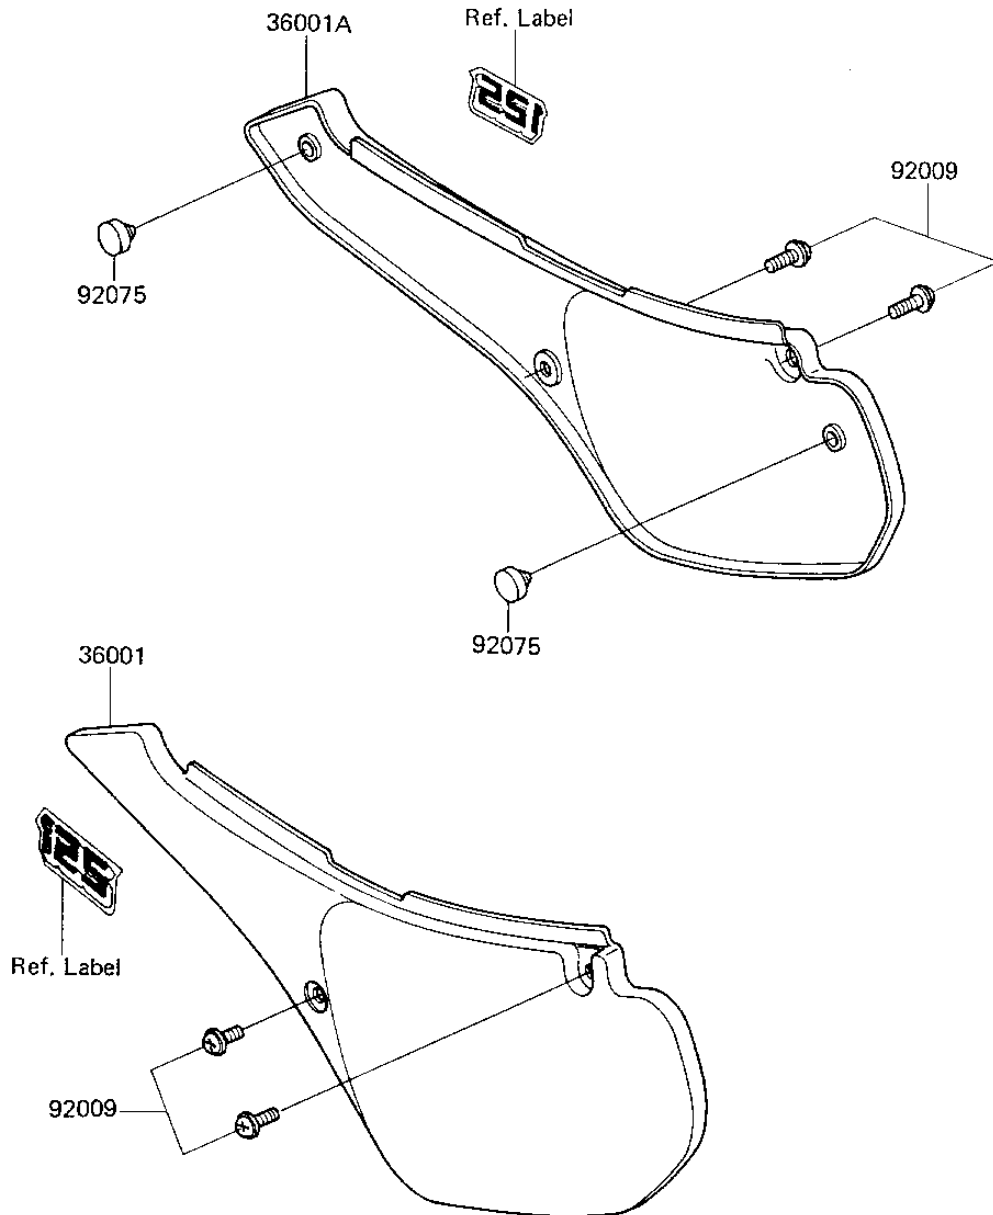

1984 KX125 PARTS DIAGRAM

SIDE COVERS

1984 KX125 PARTS LIST

SIDE COVERS

ITEM NAME	PART NUMBER	QUANTITY
COVER-SIDE,LH,L.GREEN (Ref # 36001)	36001-1279-AE	1
COVER-SIDE,RH,L.GREEN (Ref # 36001A)	36001-1280-AE	1
SCREW,6X14 (Ref # 92009)	92009-1287	4
DAMPER,SIDE COVER (Ref # 92075)	92075-1598	2