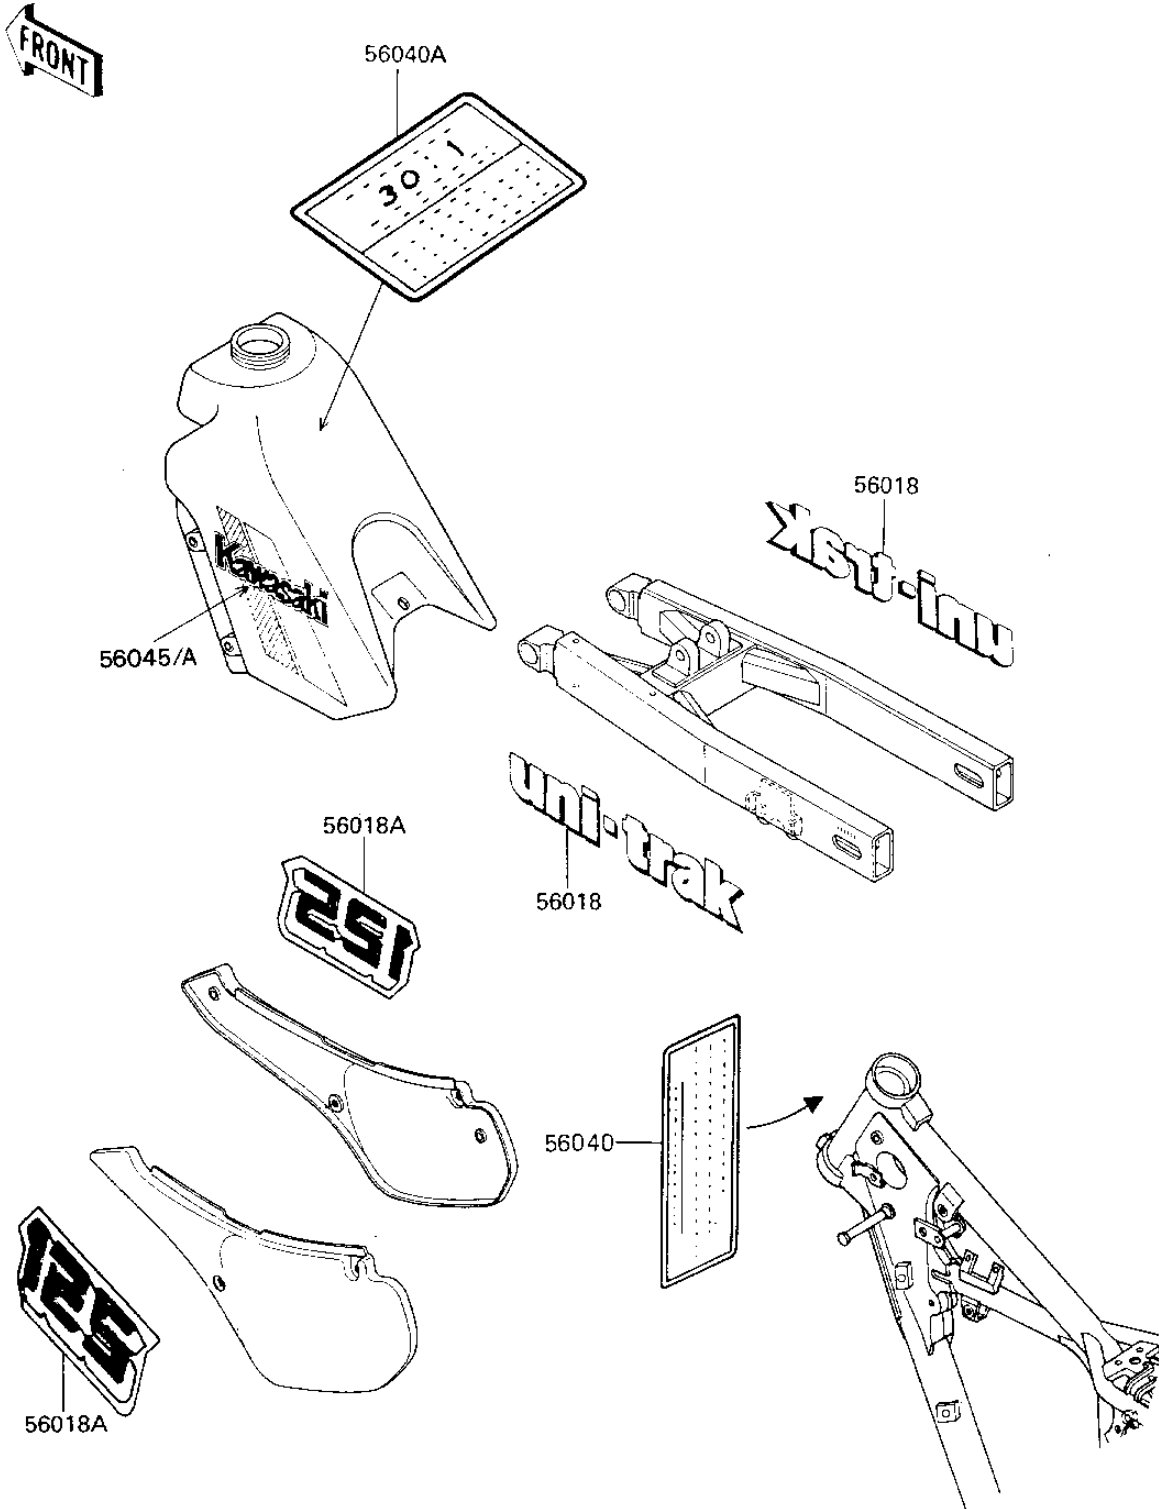

1984 KX125 PARTS DIAGRAM

LABELS

1984 KX125 PARTS LIST

LABELS

ITEM NAME	PART NUMBER	QUANTITY
MARK,SWING ARM,UNI-TR (Ref # 56018)	56018-1364	2
MARK,SIDE COVER,"125" (Ref # 56018A)	56018-1461	2
LABEL,NOISE (Ref # 56040)	56040-1101	1
LABEL-WARNING,GASOLIN (Ref # 56040A)	56040-1102	1
PATTERN,FUEL TANK,LH (Ref # 56045)	56045-1955	1
PATTERN,FUEL TANK,RH (Ref # 56045A)	56045-1956	1