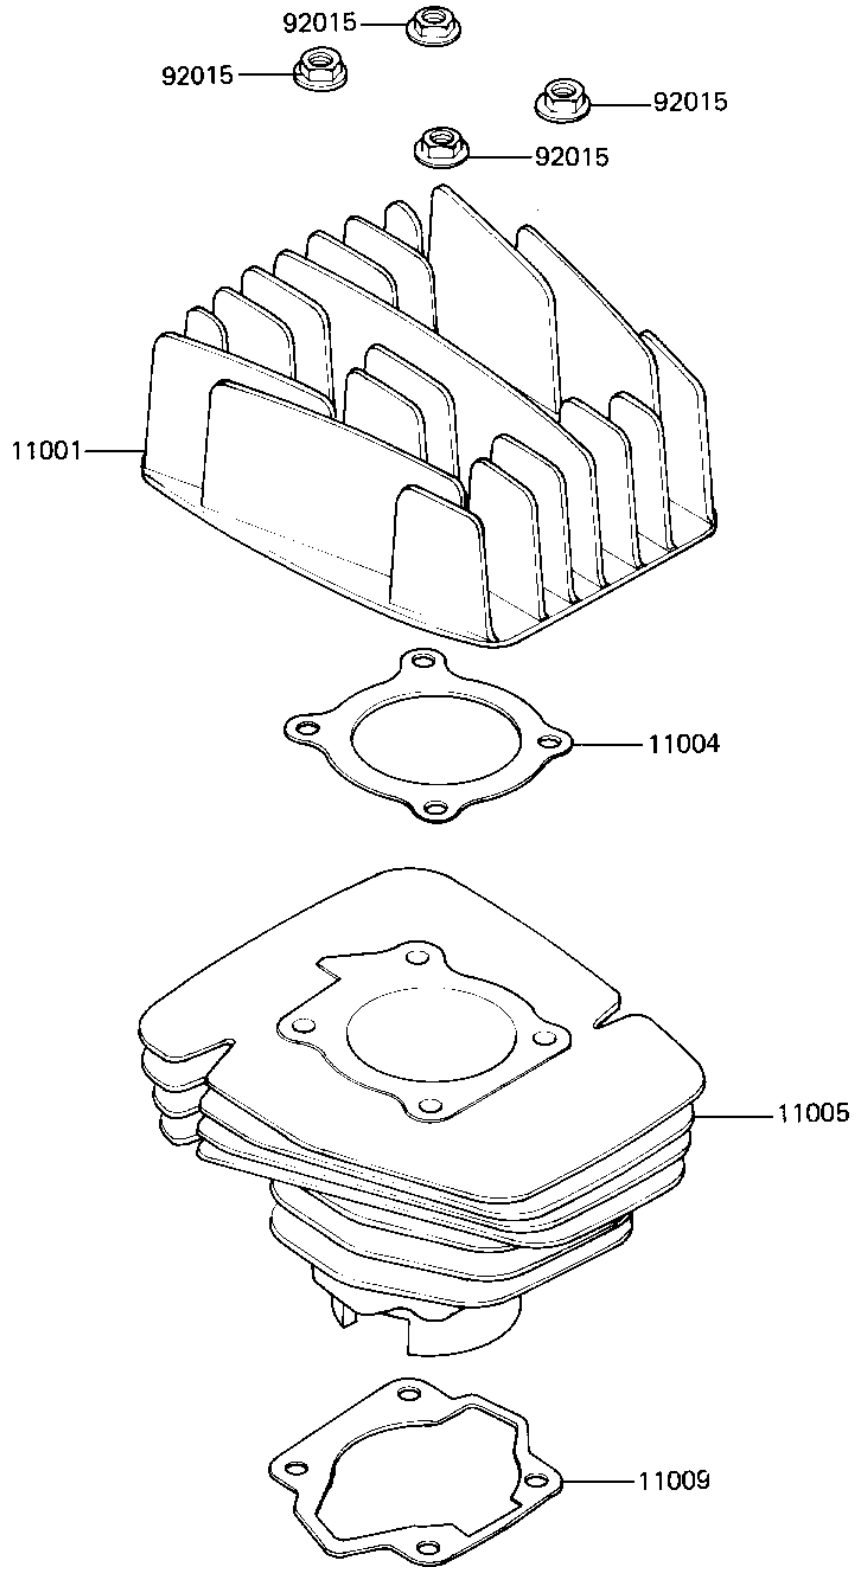

1983 KD80 PARTS DIAGRAM

CYLINDER HEAD/CYLINDER

E1110-0025

1983 KD80 PARTS LIST

CYLINDER HEAD/CYLINDER

ITEM NAME	PART NUMBER	QUANTITY
CYLINDER HEAD (Ref # 11001)	11001-085	1
GASKET CYLINDER HEAD (Ref # 11004)	11004-015	1
CYLINDER,BLACK (Ref # 11005)	11005-152-10	1
GASKET,CYLINDER BASE (Ref # 11009)	11060-1200	1
NUT-8MM (Ref # 92015)	92015-1022	4