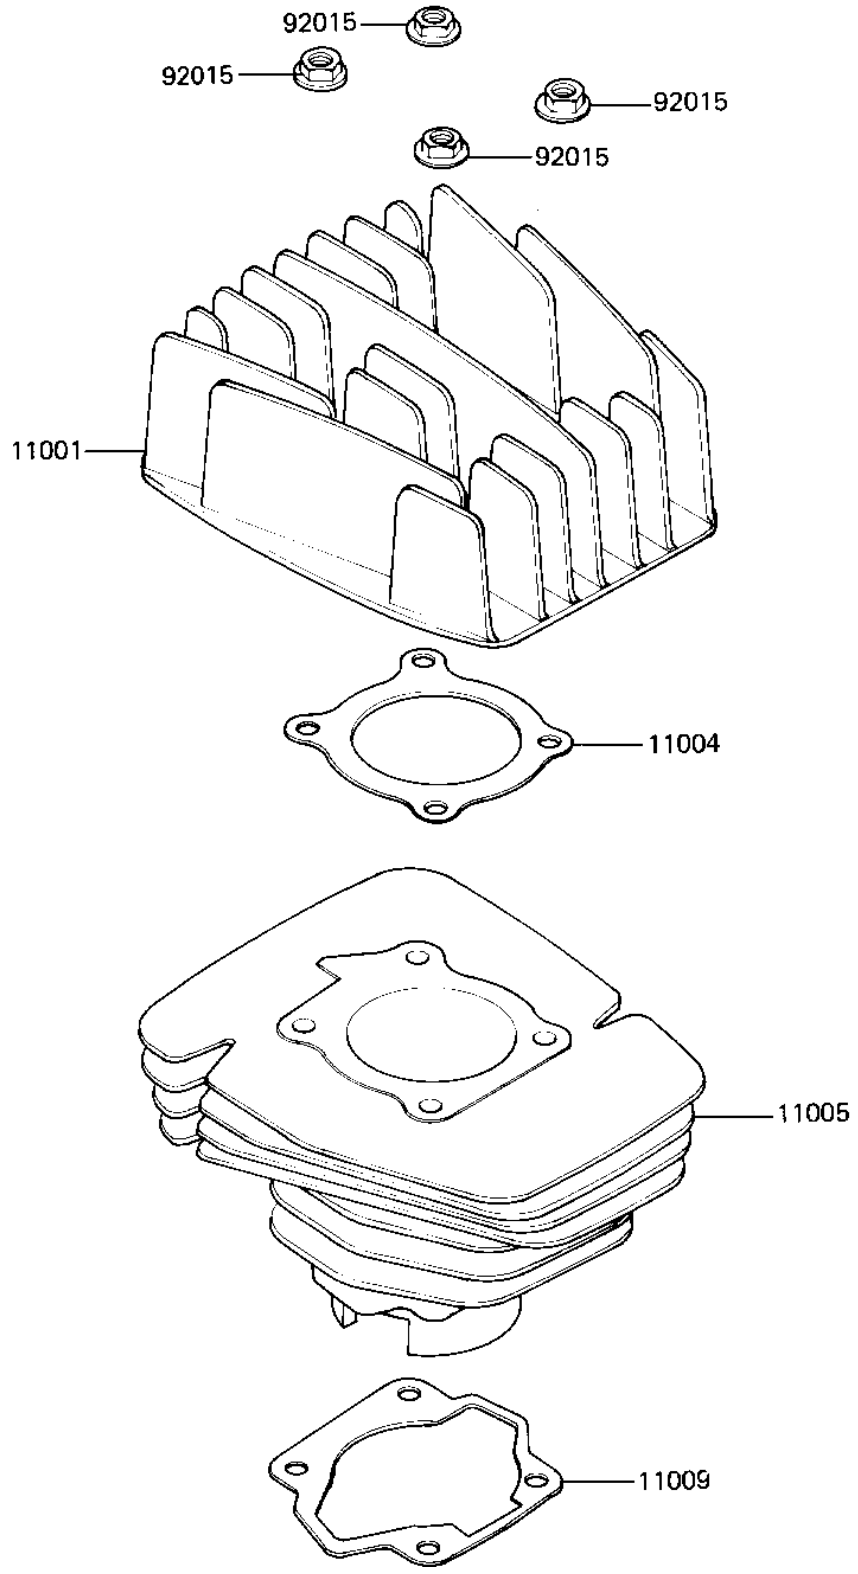

1984 KD80 PARTS DIAGRAM

CYLINDER HEAD/CYLINDER

E1110-0025

1984 KD80 PARTS LIST

CYLINDER HEAD/CYLINDER

ITEM NAME	PART NUMBER	QUANTITY
CYLINDER HEAD (Ref # 11001)	11001-085	1
GASKET CYLINDER HEAD (Ref # 11004)	11004-015	1
CYLINDER,BLACK (Ref # 11005)	11005-152-10	1
GASKET,CYLINDER BASE (Ref # 11009)	11060-1200	1
NUT-8MM (Ref # 92015)	92015-1022	4