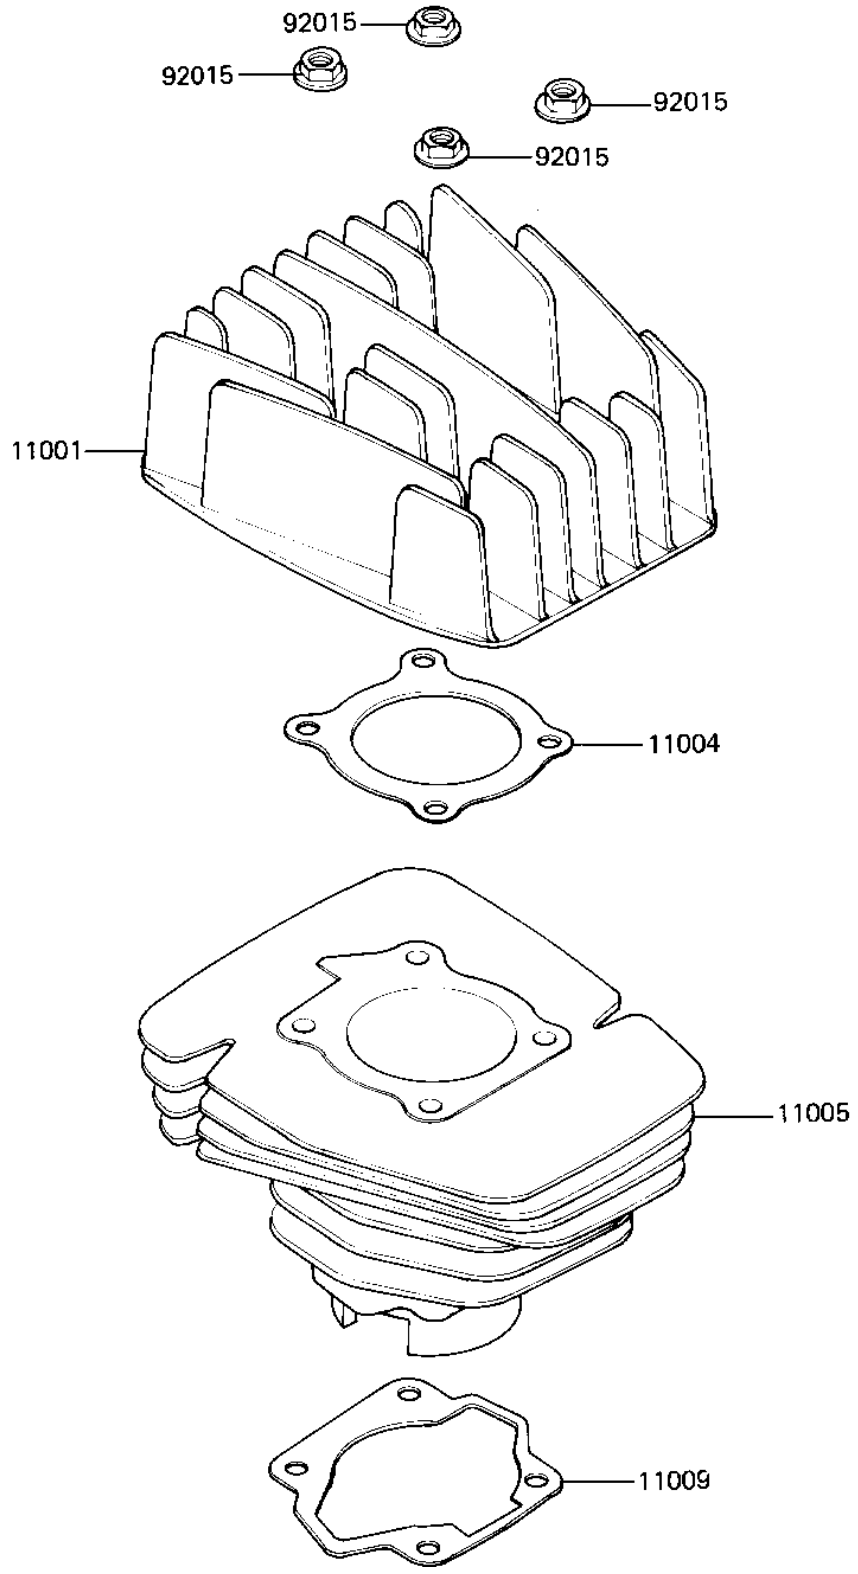

1985 KD80 PARTS DIAGRAM

CYLINDER HEAD/CYLINDER

E1110-0025

1985 KD80 PARTS LIST

CYLINDER HEAD/CYLINDER

ITEM NAME	PART NUMBER	QUANTITY
CYLINDER HEAD (Ref # 11001)	11001-085	1
GASKET CYLINDER HEAD (Ref # 11004)	11004-015	1
CYLINDER,BLACK (Ref # 11005)	11005-152-10	1
GASKET,CYLINDER BASE (Ref # 11009)	11060-1200	1
NUT-8MM (Ref # 92015)	92015-1022	4