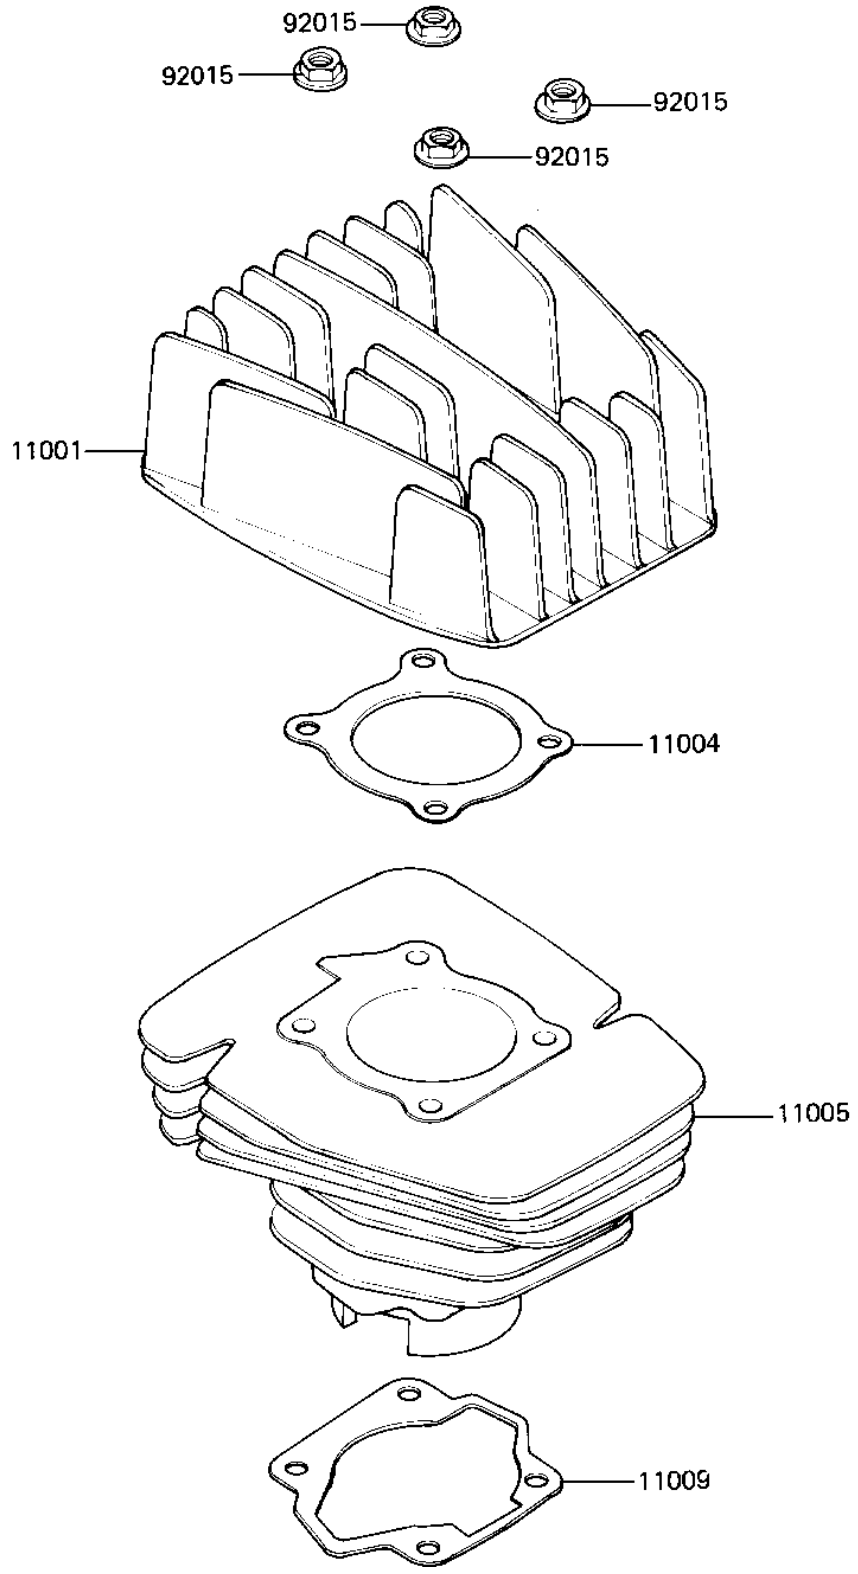

1986 KD80 PARTS DIAGRAM

CYLINDER HEAD/CYLINDER

E1110-0025

1986 KD80 PARTS LIST

CYLINDER HEAD/CYLINDER

ITEM NAME	PART NUMBER	QUANTITY
CYLINDER HEAD (Ref # 11001)	11001-085	1
GASKET CYLINDER HEAD (Ref # 11004)	11004-015	1
CYLINDER,BLACK (Ref # 11005)	11005-152-10	1
GASKET,CYLINDER BASE (Ref # 11009)	11060-1200	1
NUT-8MM (Ref # 92015)	92015-1022	4