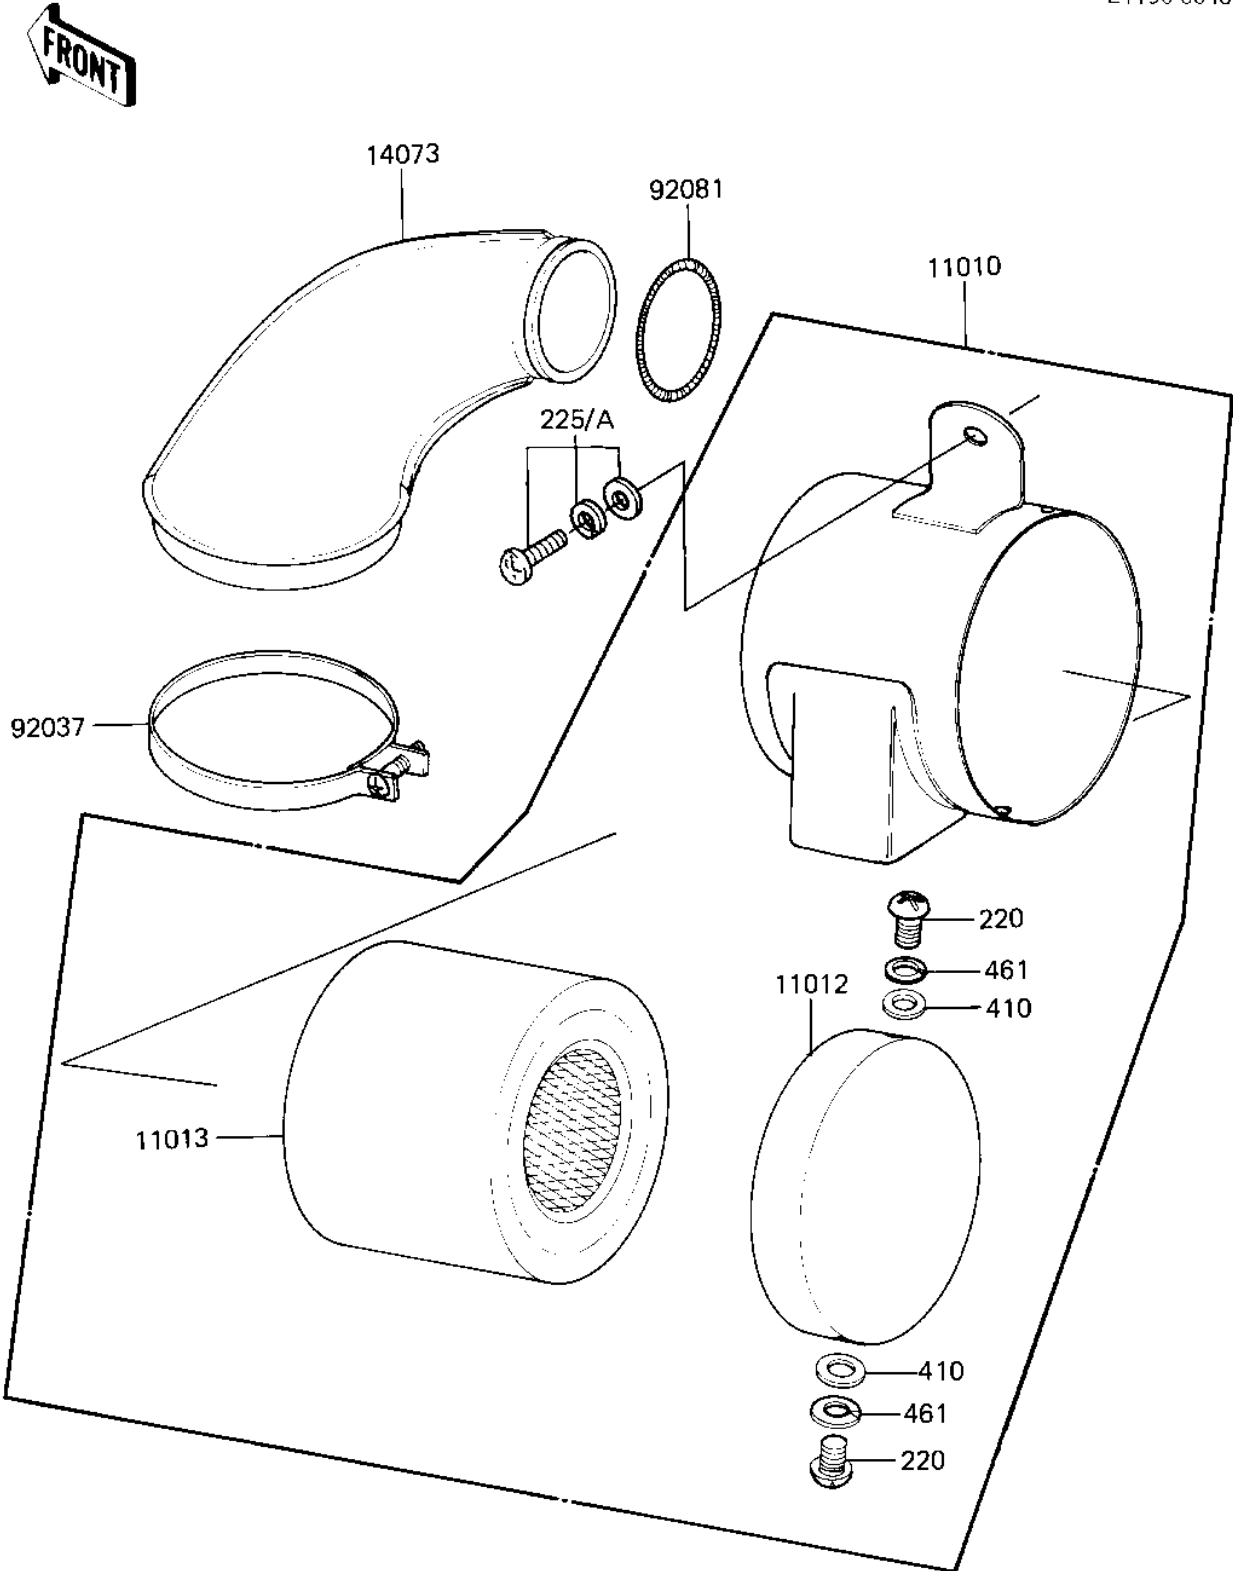

1982 KD80 PARTS DIAGRAM

AIR CLEANER

E1130-0048

1982 KD80 PARTS LIST

AIR CLEANER

ITEM NAME	PART NUMBER	QUANTITY
AIR CLEANER ASY,BLACK (Ref # 11010)	11010-068-10	1
CAP,AIR CLEANER (Ref # 11012)	11012-041	1
ELEMENT,AIR,CLNR (Ref # 11013)	11013-044	1
CONNECTOR,AIR CLEANER (Ref # 14073)	11026-009	1
CLAMP-AIR CLEANER (Ref # 92037)	92037-068	1
SPRING COIL (Ref # 92081)	92081-047	1
SCREW PAN HEAD 5X8 (Ref # 220)	220B0508	2
SCREW-PAN-WSP-CROS (Ref # 225)	225B0612	1
WASHER PLAIN 5MM (Ref # 410)	410B0500	2
WASHER SPRING 5MM (Ref # 461)	461F0500	2