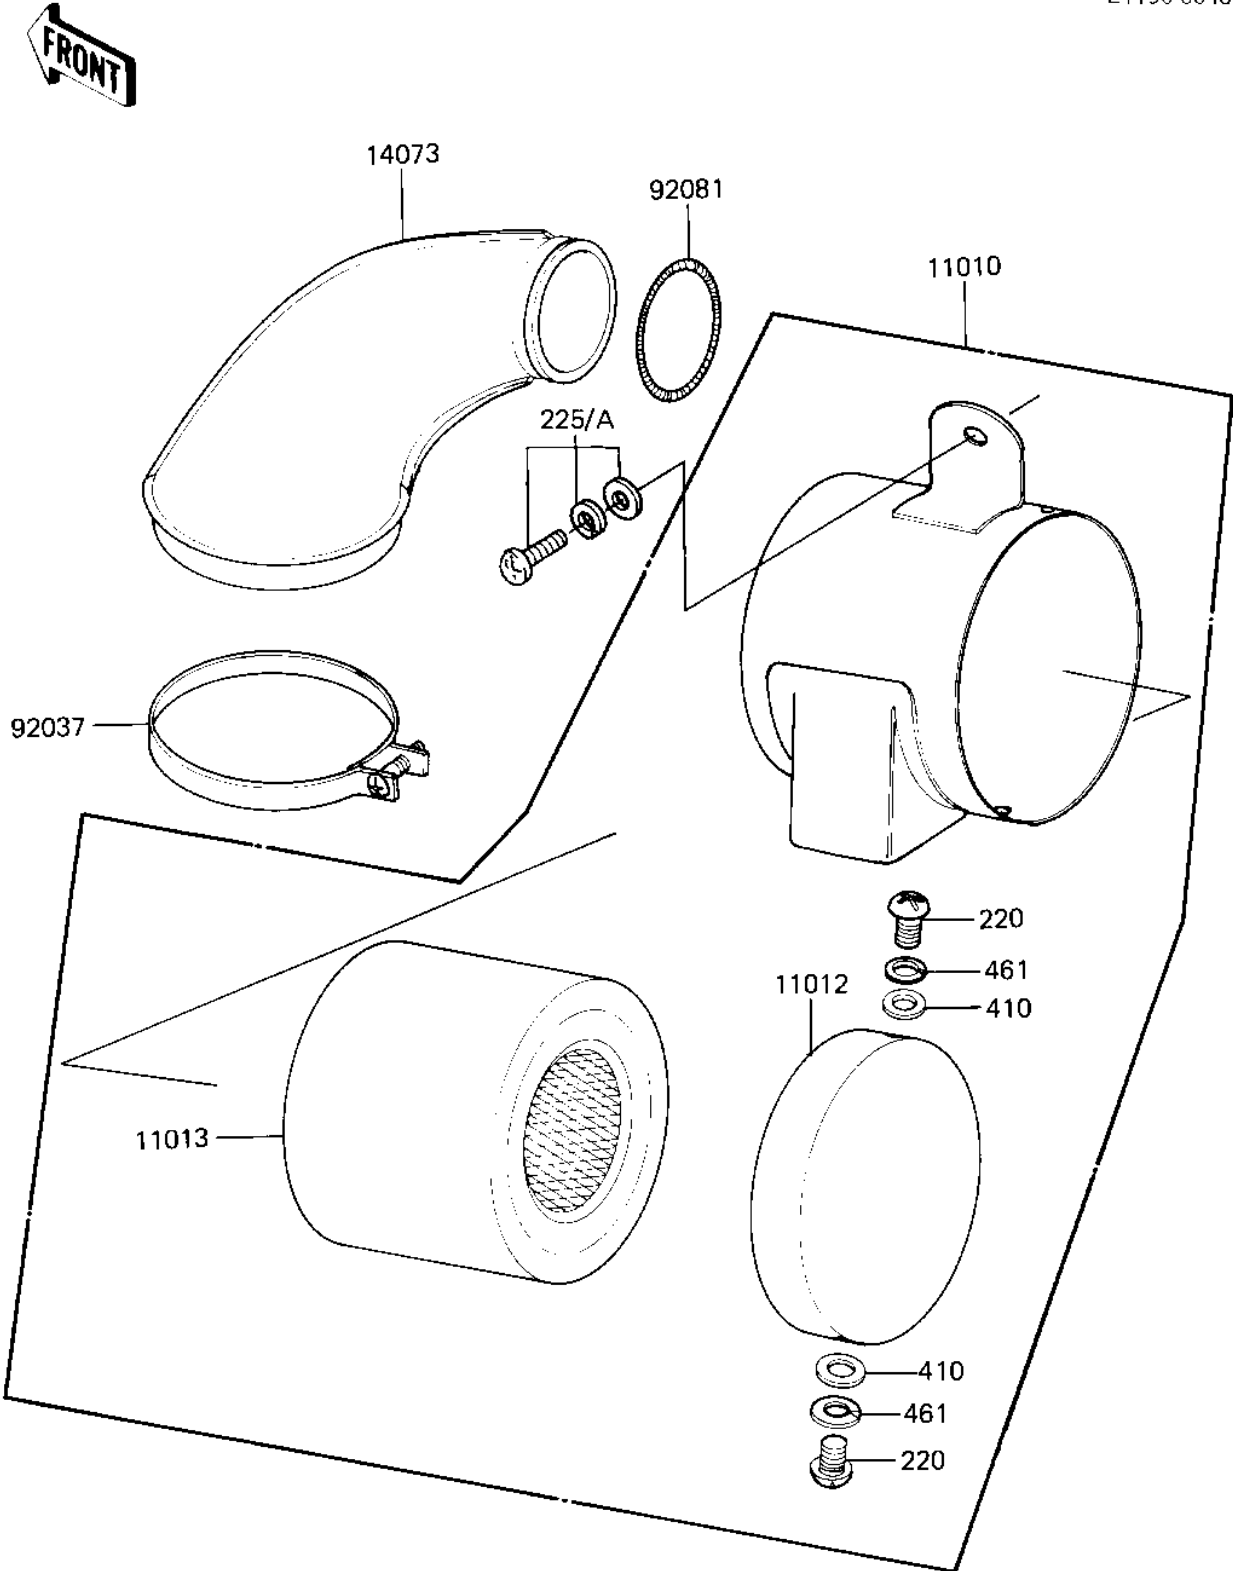

1983 KD80 PARTS DIAGRAM

AIR CLEANER

E1130-0048

1983 KD80 PARTS LIST

AIR CLEANER

ITEM NAME	PART NUMBER	QUANTITY
AIR CLEANER ASY,BLACK (Ref # 11010)	11010-068-10	1
CAP,AIR CLEANER (Ref # 11012)	11012-041	1
ELEMENT,AIR,CLNR (Ref # 11013)	11013-044	1
CONNECTOR,AIR CLEANER (Ref # 14073)	11026-009	1
CLAMP-AIR CLEANER (Ref # 92037)	92037-068	1
SPRING COIL (Ref # 92081)	92081-047	1
SCREW PAN HEAD 5X8 (Ref # 220)	220B0508	2
SCREW-PAN-WSP-CROS (Ref # 225)	225B0612	1
WASHER PLAIN 5MM (Ref # 410)	410B0500	2
WASHER SPRING 5MM (Ref # 461)	461F0500	2