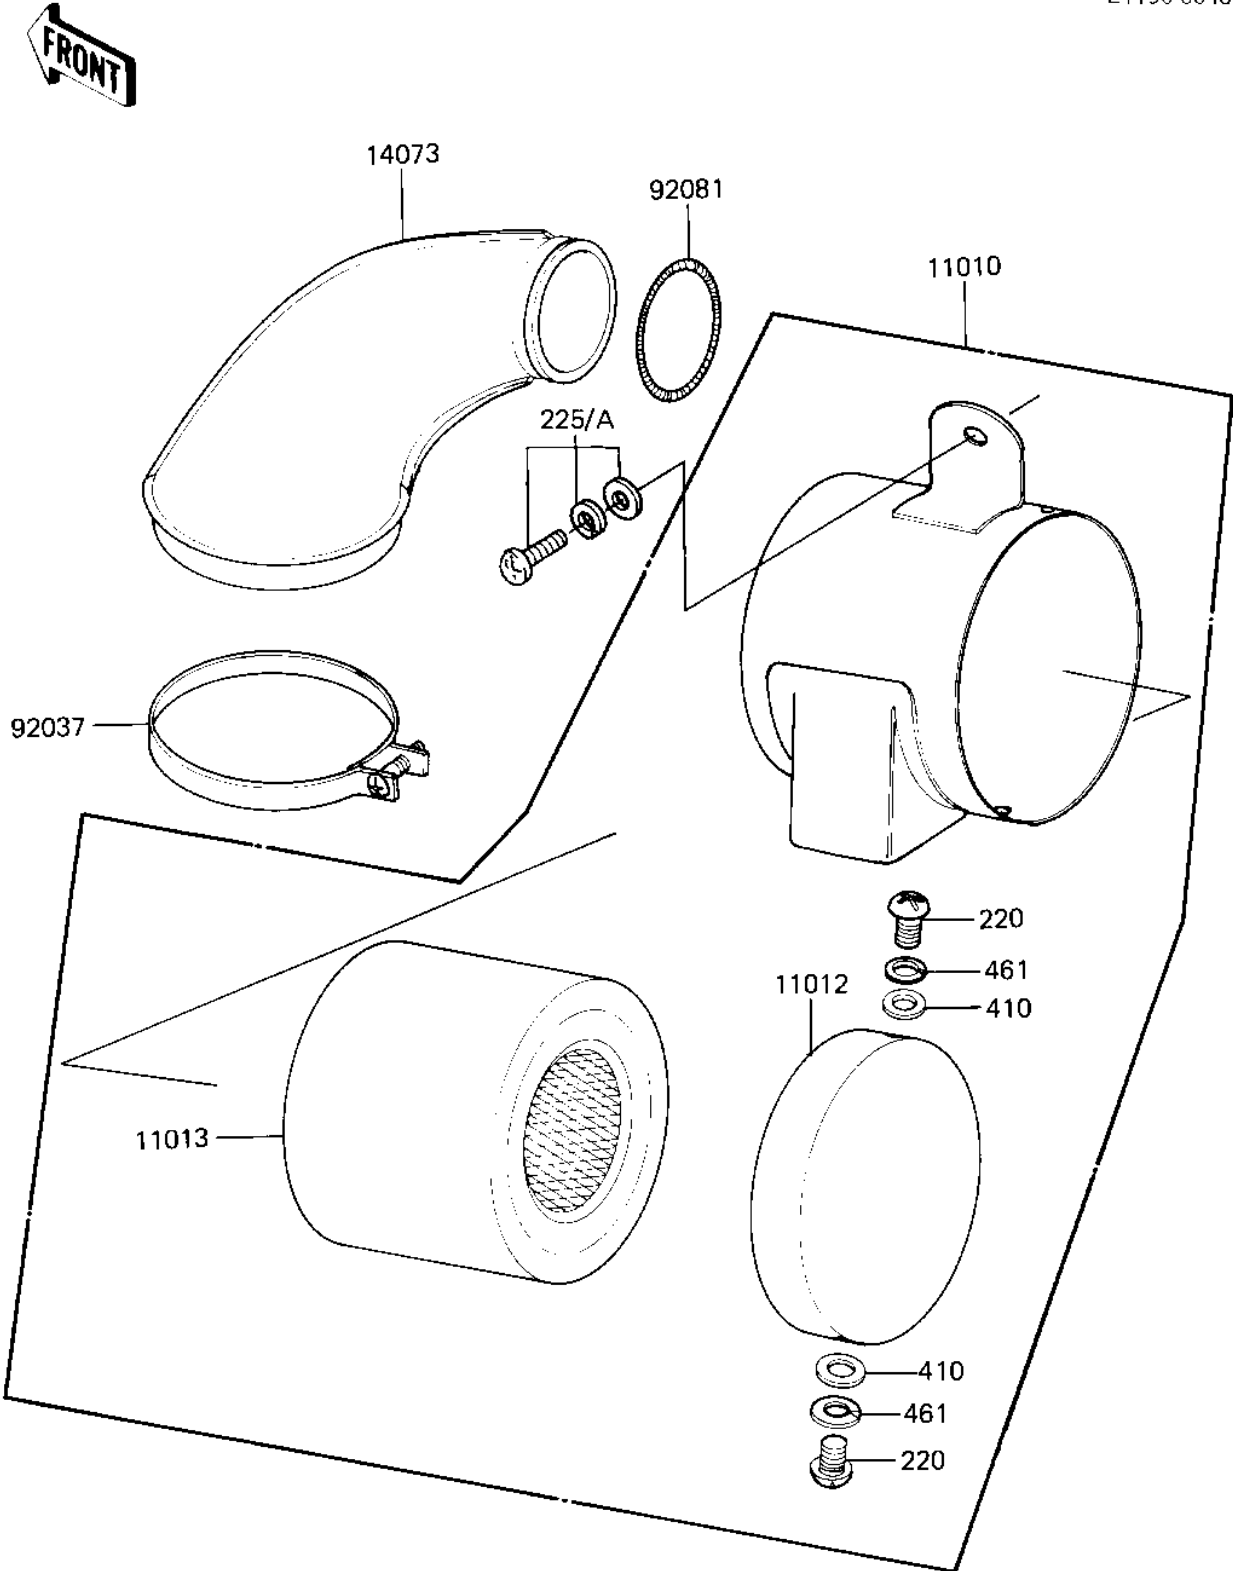

1984 KD80 PARTS DIAGRAM

AIR CLEANER

E1130-0048

1984 KD80 PARTS LIST

AIR CLEANER

ITEM NAME	PART NUMBER	QUANTITY
AIR CLEANER ASY,BLACK (Ref # 11010)	11010-068-10	1
CAP,AIR CLEANER (Ref # 11012)	11012-041	1
ELEMENT,AIR,CLNR (Ref # 11013)	11013-044	1
CONNECTOR,AIR CLEANER (Ref # 14073)	11026-009	1
CLAMP-AIR CLEANER (Ref # 92037)	92037-068	1
SPRING COIL (Ref # 92081)	92081-047	1
SCREW PAN HEAD 5X8 (Ref # 220)	220B0508	2
SCREW-PAN-WSP-CROS (Ref # 225A)	225C0612	1
WASHER PLAIN 5MM (Ref # 410)	410B0500	2
WASHER SPRING 5MM (Ref # 461)	461F0500	2