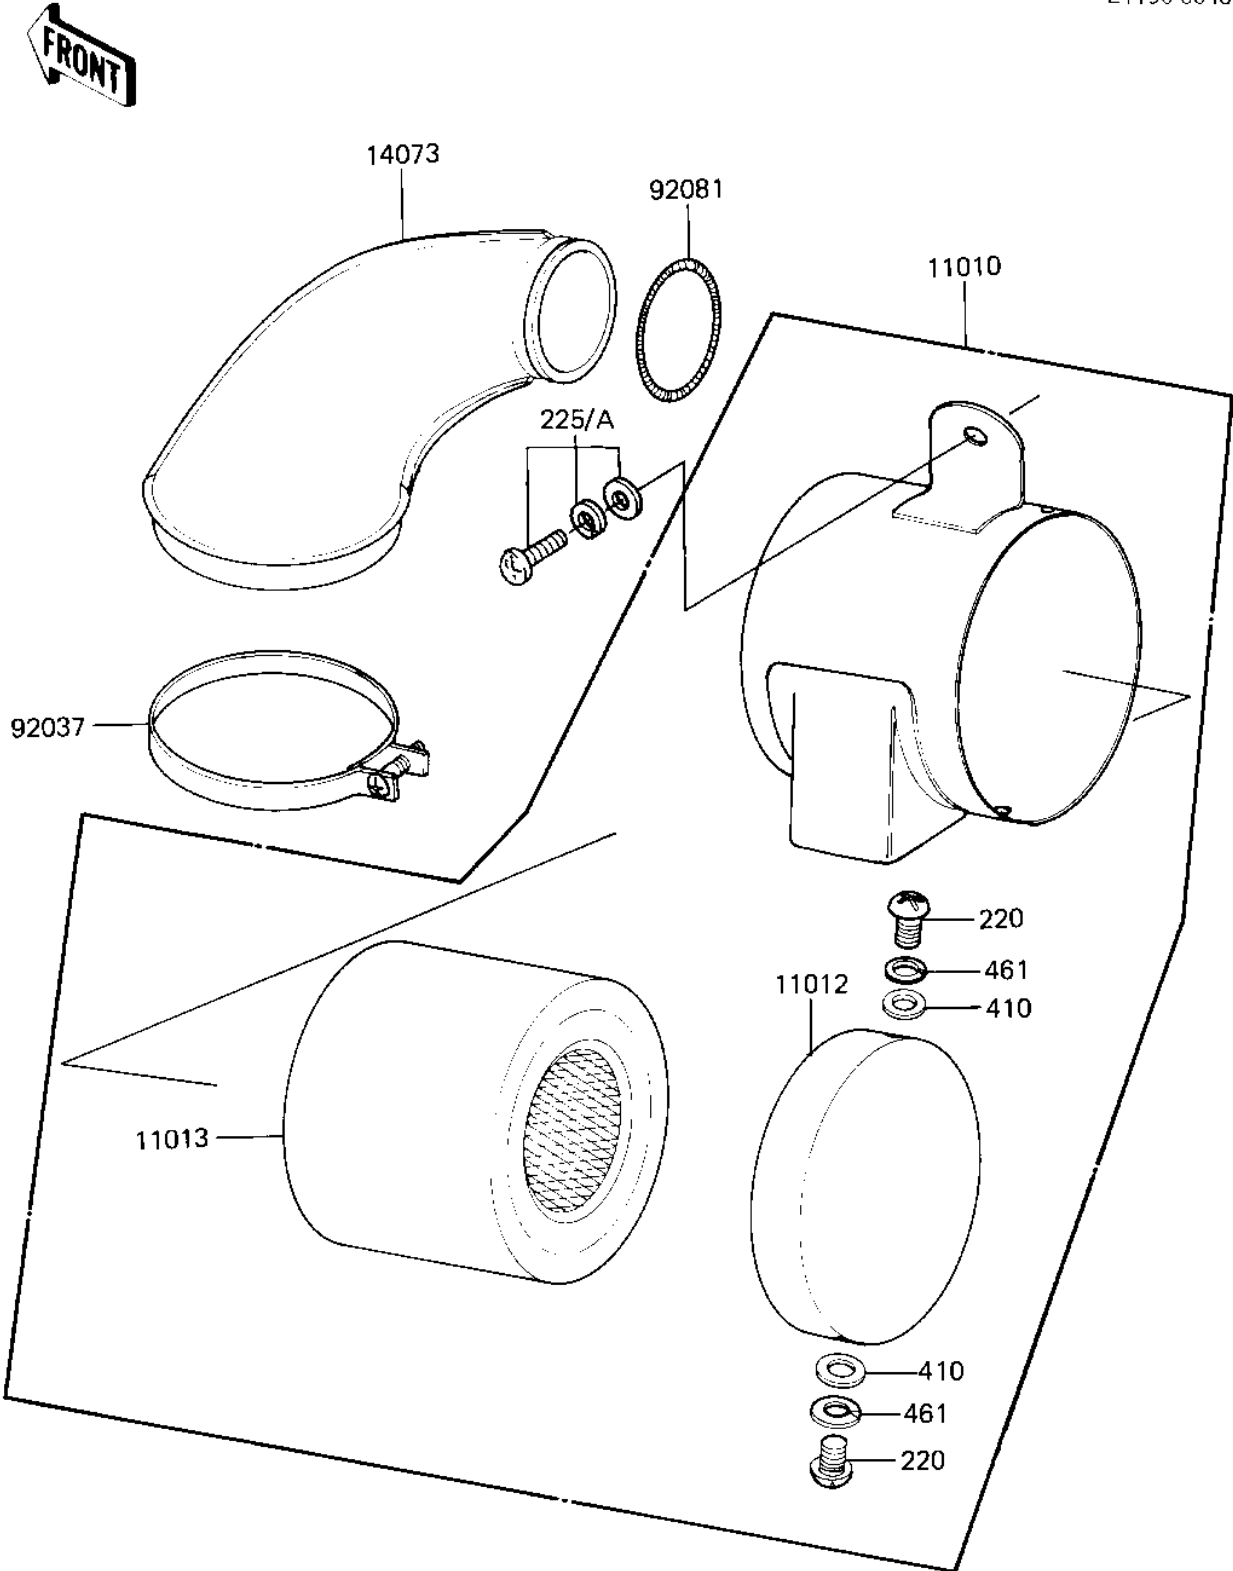

# 1985 KD80 PARTS DIAGRAM

AIR CLEANER

E1130-0048

# 1985 KD80 PARTS LIST

## AIR CLEANER

ITEM NAME	PART NUMBER	QUANTITY
AIR CLEANER ASY,BLACK (Ref # 11010)	11010-068-10	1
CAP,AIR CLEANER (Ref # 11012)	11012-041	1
ELEMENT,AIR,CLNR (Ref # 11013)	11013-044	1
CONNECTOR,AIR CLEANER (Ref # 14073)	11026-009	1
CLAMP-AIR CLEANER (Ref # 92037)	92037-068	1
SPRING COIL (Ref # 92081)	92081-047	1
SCREW PAN HEAD 5X8 (Ref # 220)	220B0508	2
SCREW-PAN-WSP-CROS (Ref # 225A)	225C0612	1
WASHER PLAIN 5MM (Ref # 410)	410B0500	2
WASHER SPRING 5MM (Ref # 461)	461F0500	2