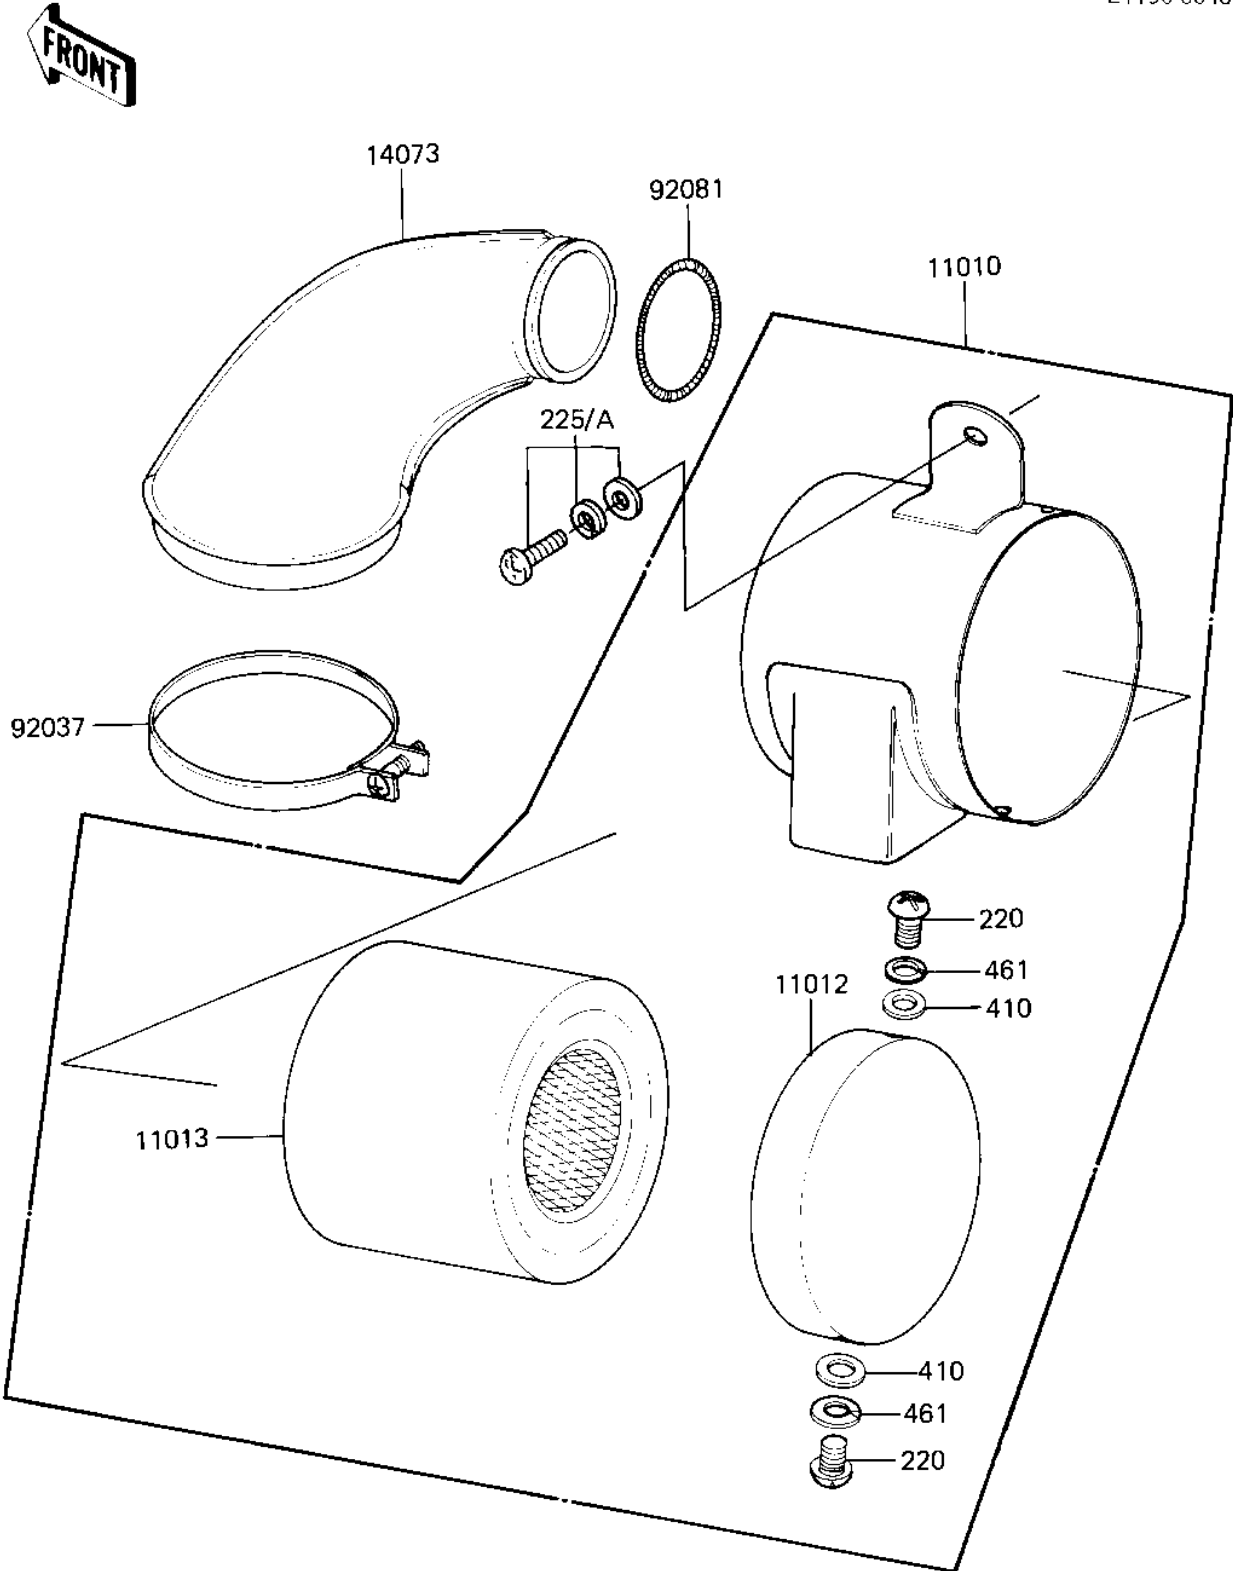

# 1986 KD80 PARTS DIAGRAM

AIR CLEANER

E1130-0048

# 1986 KD80 PARTS LIST

## AIR CLEANER

ITEM NAME	PART NUMBER	QUANTITY
AIR CLEANER ASY,BLACK (Ref # 11010)	11010-068-10	1
CAP,AIR CLEANER (Ref # 11012)	11012-041	1
ELEMENT,AIR,CLNR (Ref # 11013)	11013-044	1
CONNECTOR,AIR CLEANER (Ref # 14073)	11026-009	1
CLAMP-AIR CLEANER (Ref # 92037)	92037-068	1
SPRING COIL (Ref # 92081)	92081-047	1
SCREW PAN HEAD 5X8 (Ref # 220)	220B0508	2
SCREW-PAN-WSP-CROS (Ref # 225A)	225C0612	1
WASHER PLAIN 5MM (Ref # 410)	410B0500	2
WASHER SPRING 5MM (Ref # 461)	461F0500	2