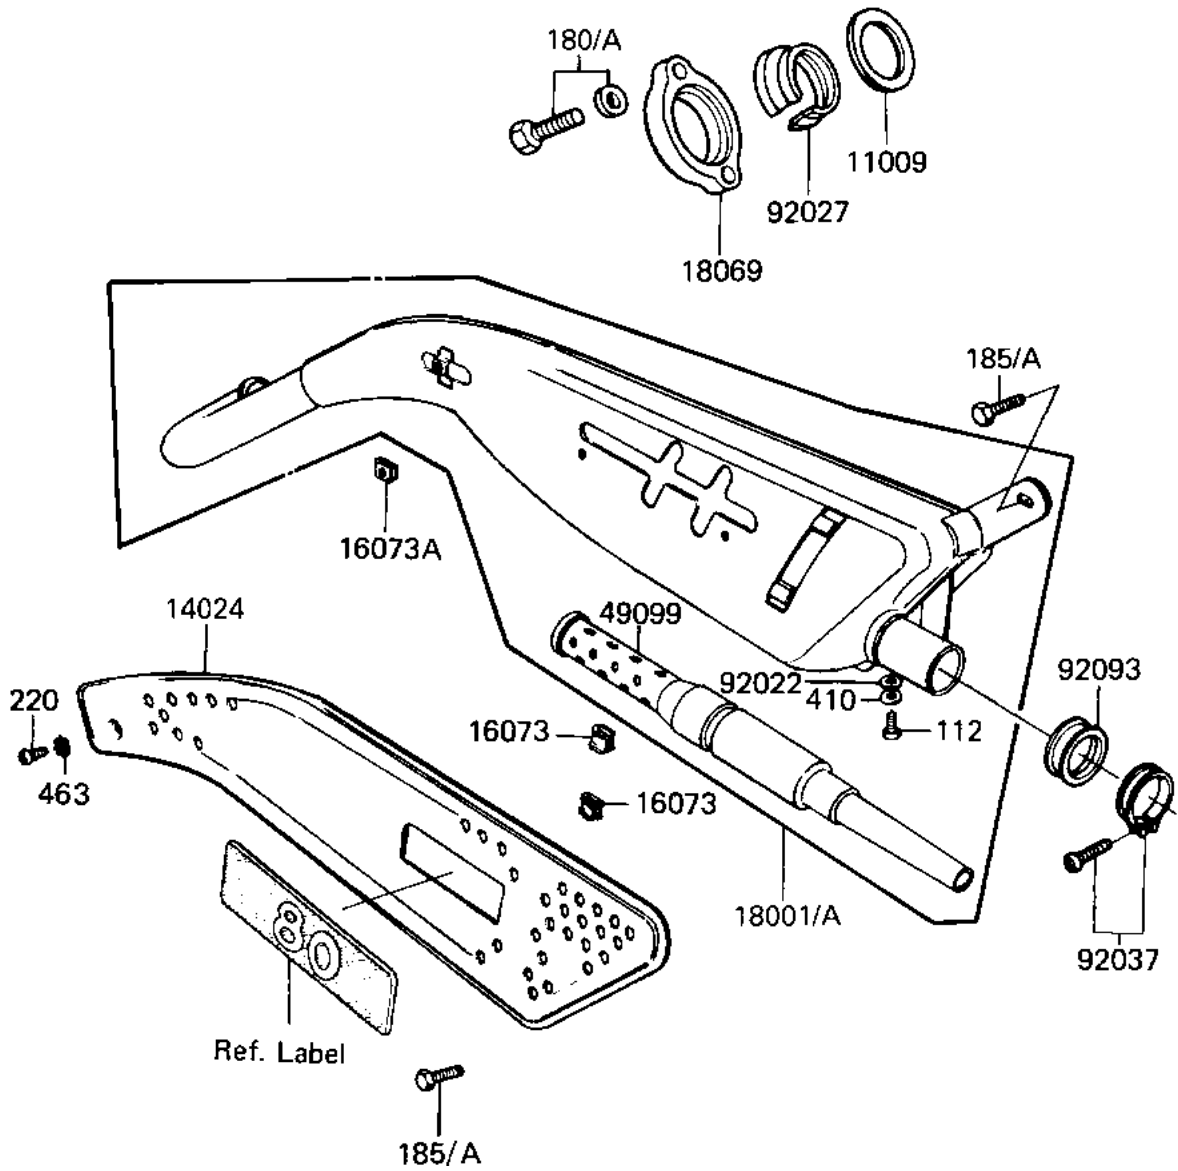

1983 KD80 PARTS DIAGRAM

MUFFLER

E1140-0060

1983 KD80 PARTS LIST

MUFFLER

ITEM NAME	PART NUMBER	QUANTITY
GASKET,EXHAUST PIPE H (Ref # 11009)	11009-1866	1
COVER,MUFFLER (Ref # 14024)	18064-018	1
INSULATOR (Ref # 16073)	18065-007	2
INSULATOR-HEAT (Ref # 16073A)	18065-009	1
MUFFLER (Ref # 18001)	18001-5116	1
HOLDER,EX PIPE,BLACK (Ref # 18069)	18069-035-21	1
BAFFLE TUBE (Ref # 49099)	49099-1027	1
WASHER-PLAIN (Ref # 92022)	92022-183	2
INSERT-EXHAUST HOLDER (Ref # 92027)	18070-005	1
CLAMP,CARBURETOR HLDR (Ref # 92037)	92037-178	1
CONNECTOR,BAFFLETUBE (Ref # 92093)	92093-1042	1
BOLT,6X10 (Ref # 112)	112G0610	2
BOLT-UPSET-WS (Ref # 180)	180G0635	2
BOLT-UPSET-WSP-SMALL (Ref # 185)	185B0816	2
SCREW PAN HEAD 6X12 (Ref # 220)	220B0612	1
WASHER PLAIN 6MM (Ref # 410)	410B0600	2
WASHER LOCK 6MM (Ref # 463)	463H0600	1