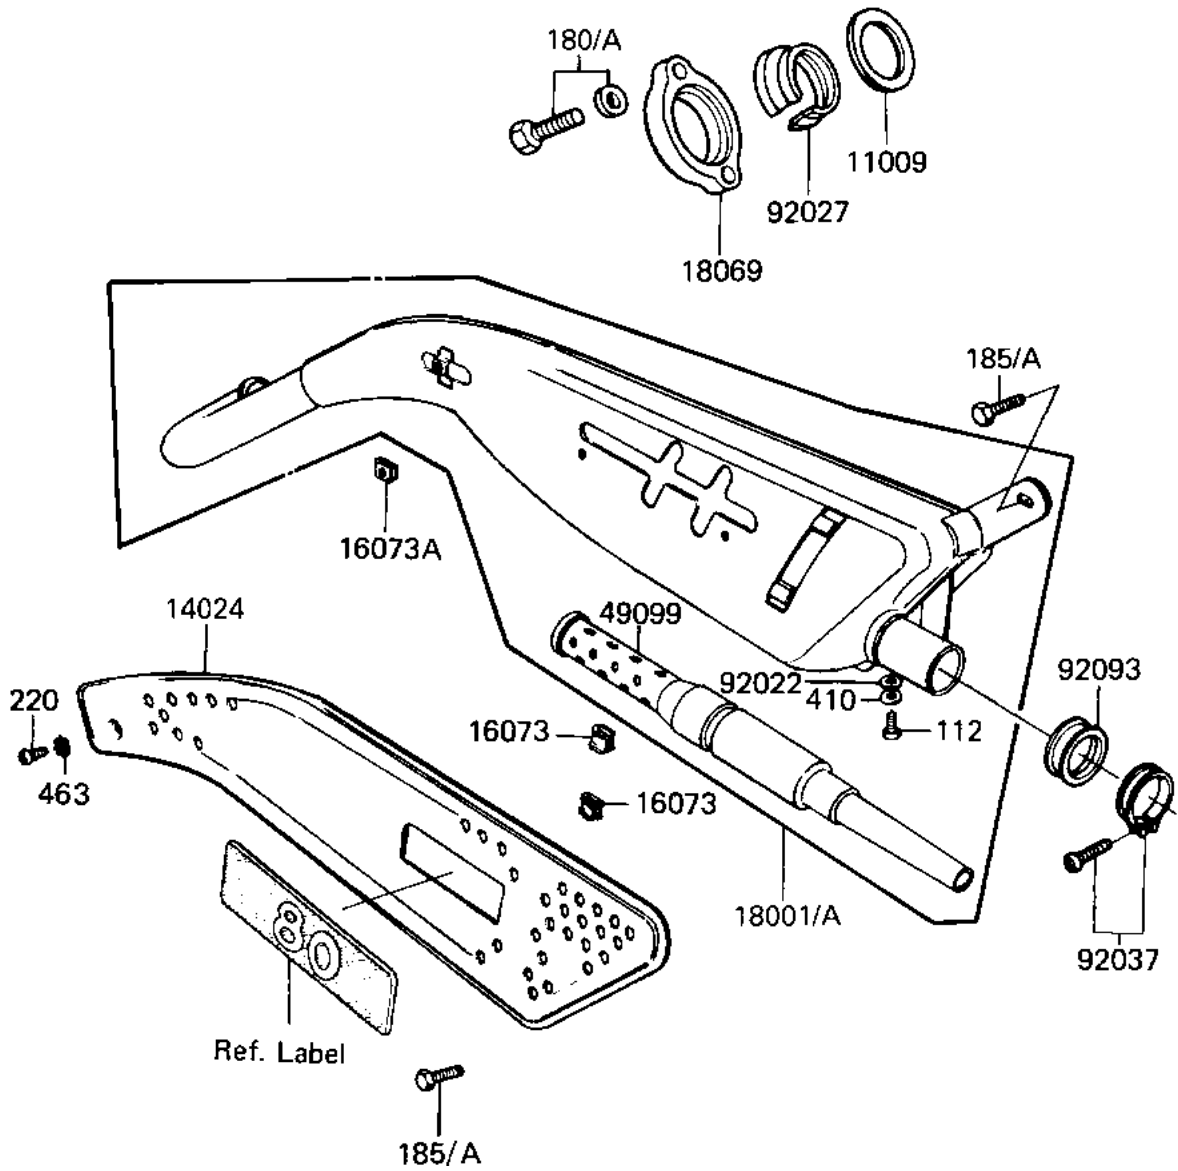

# 1984 KD80 PARTS DIAGRAM

MUFFLER

E1140-0060

# 1984 KD80 PARTS LIST

## MUFFLER

ITEM NAME	PART NUMBER	QUANTITY
GASKET,EXHAUST PIPE H (Ref # 11009)	11009-1866	1
COVER,MUFFLER (Ref # 14024)	18064-018	1
INSULATOR (Ref # 16073)	18065-007	2
INSULATOR-HEAT (Ref # 16073A)	18065-009	1
MUFFLER (Ref # 18001)	18001-5116	1
HOLDER,EX PIPE,BLACK (Ref # 18069)	18069-035-21	1
BAFFLE TUBE (Ref # 49099)	49099-1027	1
WASHER-PLAIN (Ref # 92022)	92022-183	2
INSERT-EXHAUST HOLDER (Ref # 92027)	18070-005	1
CLAMP,CARBURETOR HLDR (Ref # 92037)	92037-178	1
CONNECTOR,BAFFLETUBE (Ref # 92093)	92093-1042	1
BOLT,6X10 (Ref # 112)	112G0610	2
BOLT-UPSET-WS (Ref # 180A)	180Y0635	2
BOLT-UPSET-WSP-SMALL (Ref # 185A)	185C0816	2
SCREW PAN HEAD 6X12 (Ref # 220)	220B0612	1
WASHER PLAIN 6MM (Ref # 410)	410B0600	2
WASHER LOCK 6MM (Ref # 463)	463H0600	1