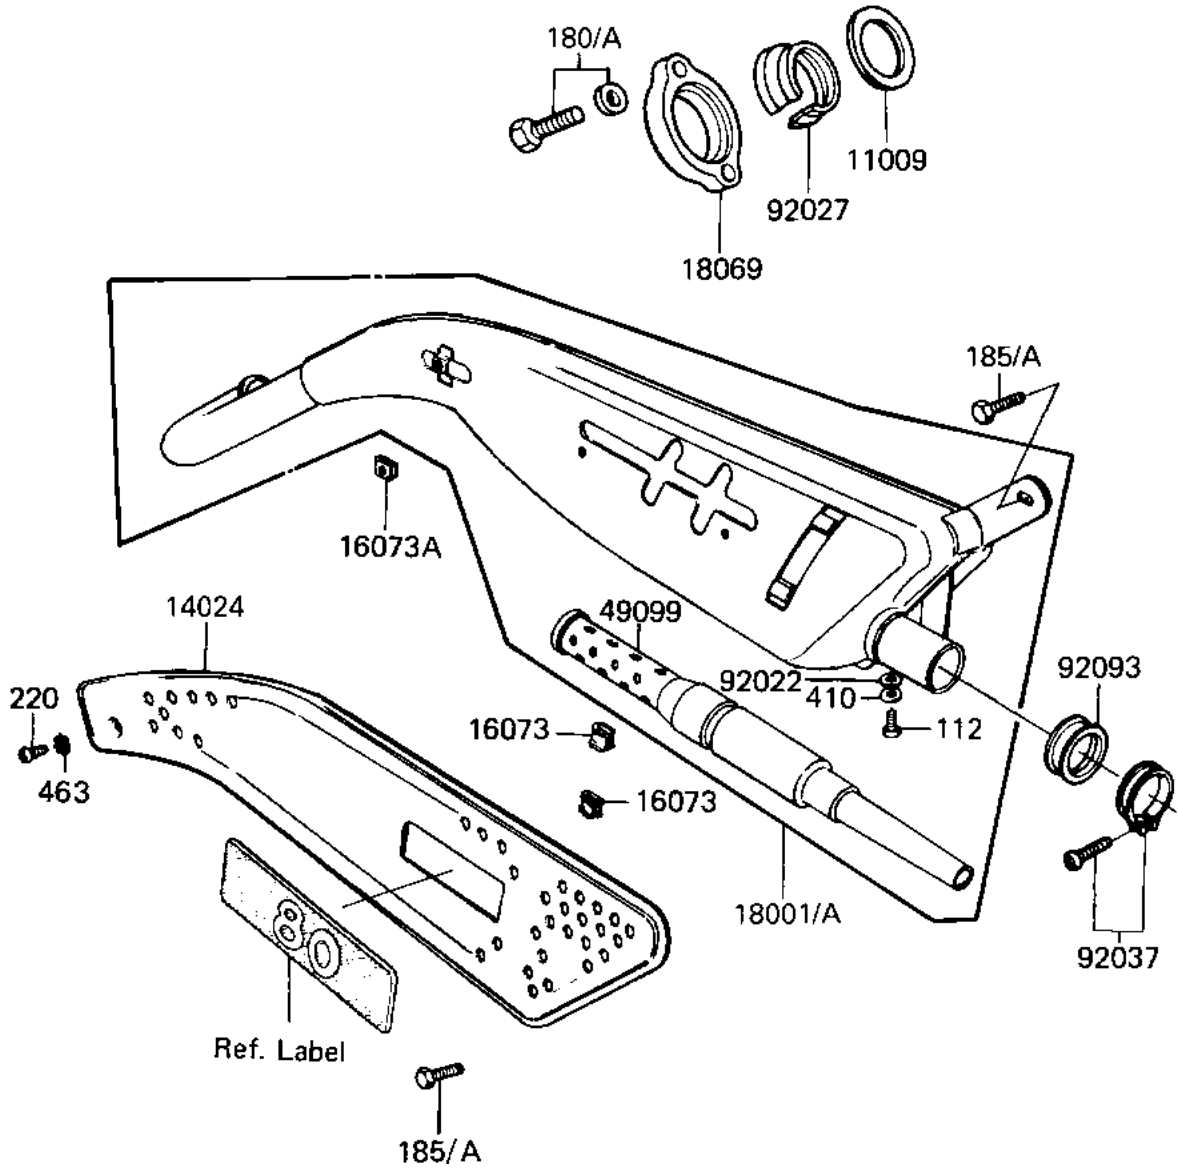

1985 KD80 PARTS DIAGRAM

MUFFLER

E1140-0060

1985 KD80 PARTS LIST

MUFFLER

ITEM NAME	PART NUMBER	QUANTITY
GASKET,EXHAUST PIPE H (Ref # 11009)	11009-1866	1
COVER,MUFFLER (Ref # 14024)	18064-018	1
INSULATOR (Ref # 16073)	18065-007	2
INSULATOR-HEAT (Ref # 16073A)	18065-009	1
MUFFLER (Ref # 18001)	18001-5116	1
HOLDER,EX PIPE,BLACK (Ref # 18069)	18069-035-21	1
BAFFLE TUBE (Ref # 49099)	49099-1027	1
WASHER-PLAIN (Ref # 92022)	92022-183	2
INSERT-EXHAUST HOLDER (Ref # 92027)	18070-005	1
CLAMP,CARBURETOR HLDR (Ref # 92037)	92037-178	1
CONNECTOR,BAFFLETUBE (Ref # 92093)	92093-1042	1
BOLT,6X10 (Ref # 112)	112G0610	2
BOLT-UPSET-WS (Ref # 180A)	180Y0635	2
BOLT-UPSET-WSP-SMALL (Ref # 185A)	185C0816	2
SCREW PAN HEAD 6X12 (Ref # 220)	220B0612	1
WASHER PLAIN 6MM (Ref # 410)	410B0600	2
WASHER LOCK 6MM (Ref # 463)	463H0600	1