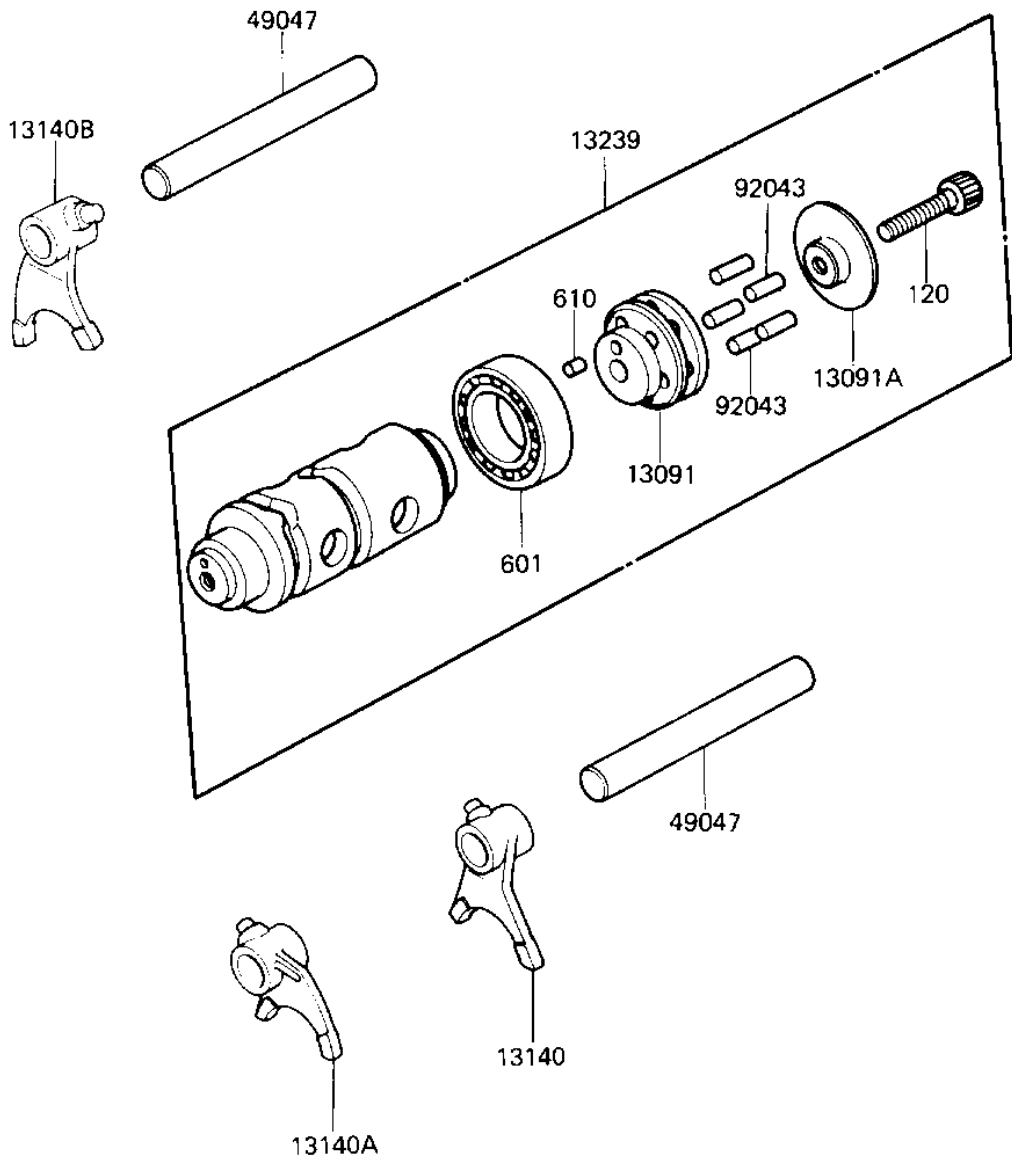

1983 KD80 PARTS DIAGRAM

GEAR CHANGE DRUM & FORKS

E1362-0023

1983 KD80 PARTS LIST

GEAR CHANGE DRUM & FORKS

ITEM NAME	PART NUMBER	QUANTITY
HOLDER (Ref # 13091)	13091-1077	1
HOLDER,CHANGE DRUM (Ref # 13091A)	13142-014	1
SHIFT FORK,LOW&2ND (Ref # 13140)	13140-1026	1
SHIFT FORK,3RD (Ref # 13140A)	13140-1027	1
SHIFT FORK,4TH&TOP (Ref # 13140B)	13140-1028	1
DRUM ASSY,GEAR CHANGE (Ref # 13239)	13239-1034	1
RODSHIFT,SHORT (Ref # 49047)	13209-014	2
PIN,GEAR CHANGE DRUM (Ref # 92043)	92042-042	5
BEARING, BALL, #600403 (Ref # 601)	601B6004	1
PIN-DOWEL,4X6 (Ref # 610)	610A0406	1