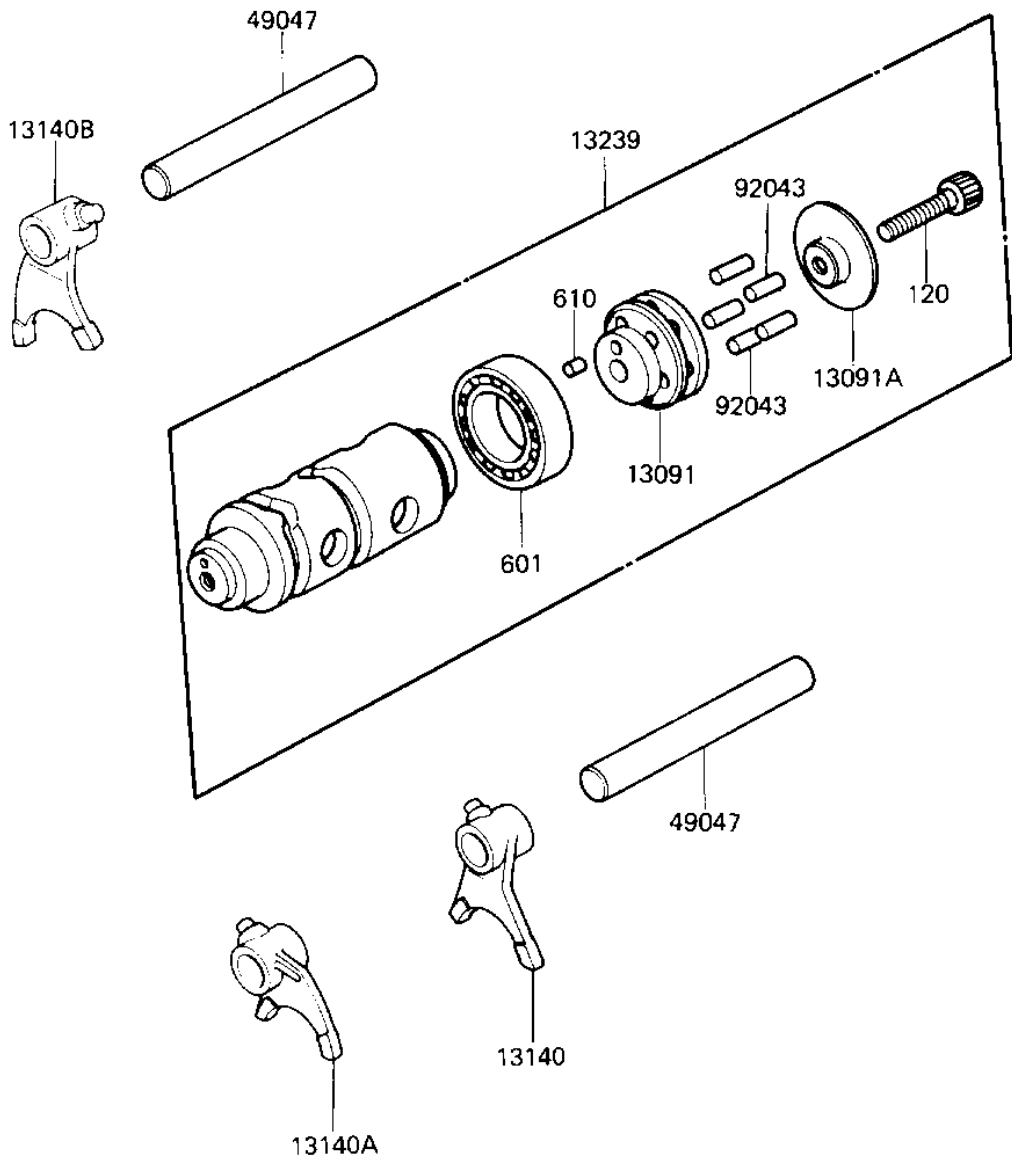

1985 KD80 PARTS DIAGRAM

GEAR CHANGE DRUM & FORKS

E1362-0023

1985 KD80 PARTS LIST

GEAR CHANGE DRUM & FORKS

ITEM NAME	PART NUMBER	QUANTITY
HOLDER (Ref # 13091)	13091-1077	1
HOLDER,CHANGE DRUM (Ref # 13091A)	13142-014	1
SHIFT FORK,LOW&2ND (Ref # 13140)	13140-1026	1
SHIFT FORK,3RD (Ref # 13140A)	13140-1027	1
SHIFT FORK,4TH&TOP (Ref # 13140B)	13140-1028	1
DRUM ASSY,GEAR CHANGE (Ref # 13239)	13239-1034	1
RODSHIFT,SHORT (Ref # 49047)	13209-014	2
PIN,GEAR CHANGE DRUM (Ref # 92043)	92042-042	5
BEARING, BALL, #600403 (Ref # 601)	601B6004	1
PIN-DOWEL,4X6 (Ref # 610)	610A0406	1