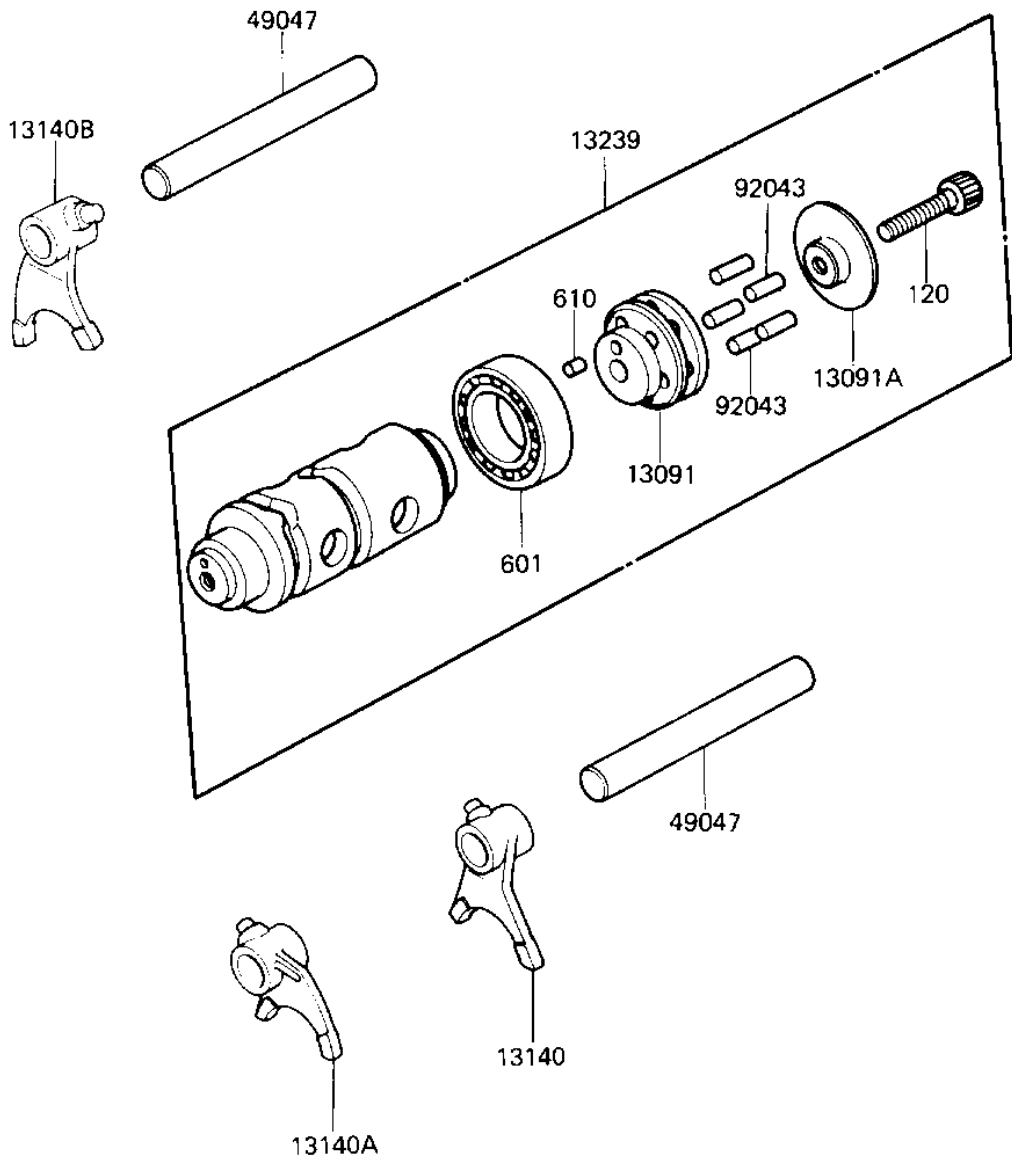

1986 KD80 PARTS DIAGRAM

GEAR CHANGE DRUM & FORKS

E1362-0023

1986 KD80 PARTS LIST

GEAR CHANGE DRUM & FORKS

ITEM NAME	PART NUMBER	QUANTITY
HOLDER (Ref # 13091)	13091-1077	1
HOLDER,CHANGE DRUM (Ref # 13091A)	13142-014	1
SHIFT FORK,LOW&2ND (Ref # 13140)	13140-1026	1
SHIFT FORK,3RD (Ref # 13140A)	13140-1027	1
SHIFT FORK,4TH&TOP (Ref # 13140B)	13140-1028	1
DRUM ASSY,GEAR CHANGE (Ref # 13239)	13239-1034	1
RODSHIFT,SHORT (Ref # 49047)	13209-014	2
PIN,GEAR CHANGE DRUM (Ref # 92043)	92042-042	5
BEARING, BALL, #600403 (Ref # 601)	601B6004	1
PIN-DOWEL,4X6 (Ref # 610)	610A0406	1